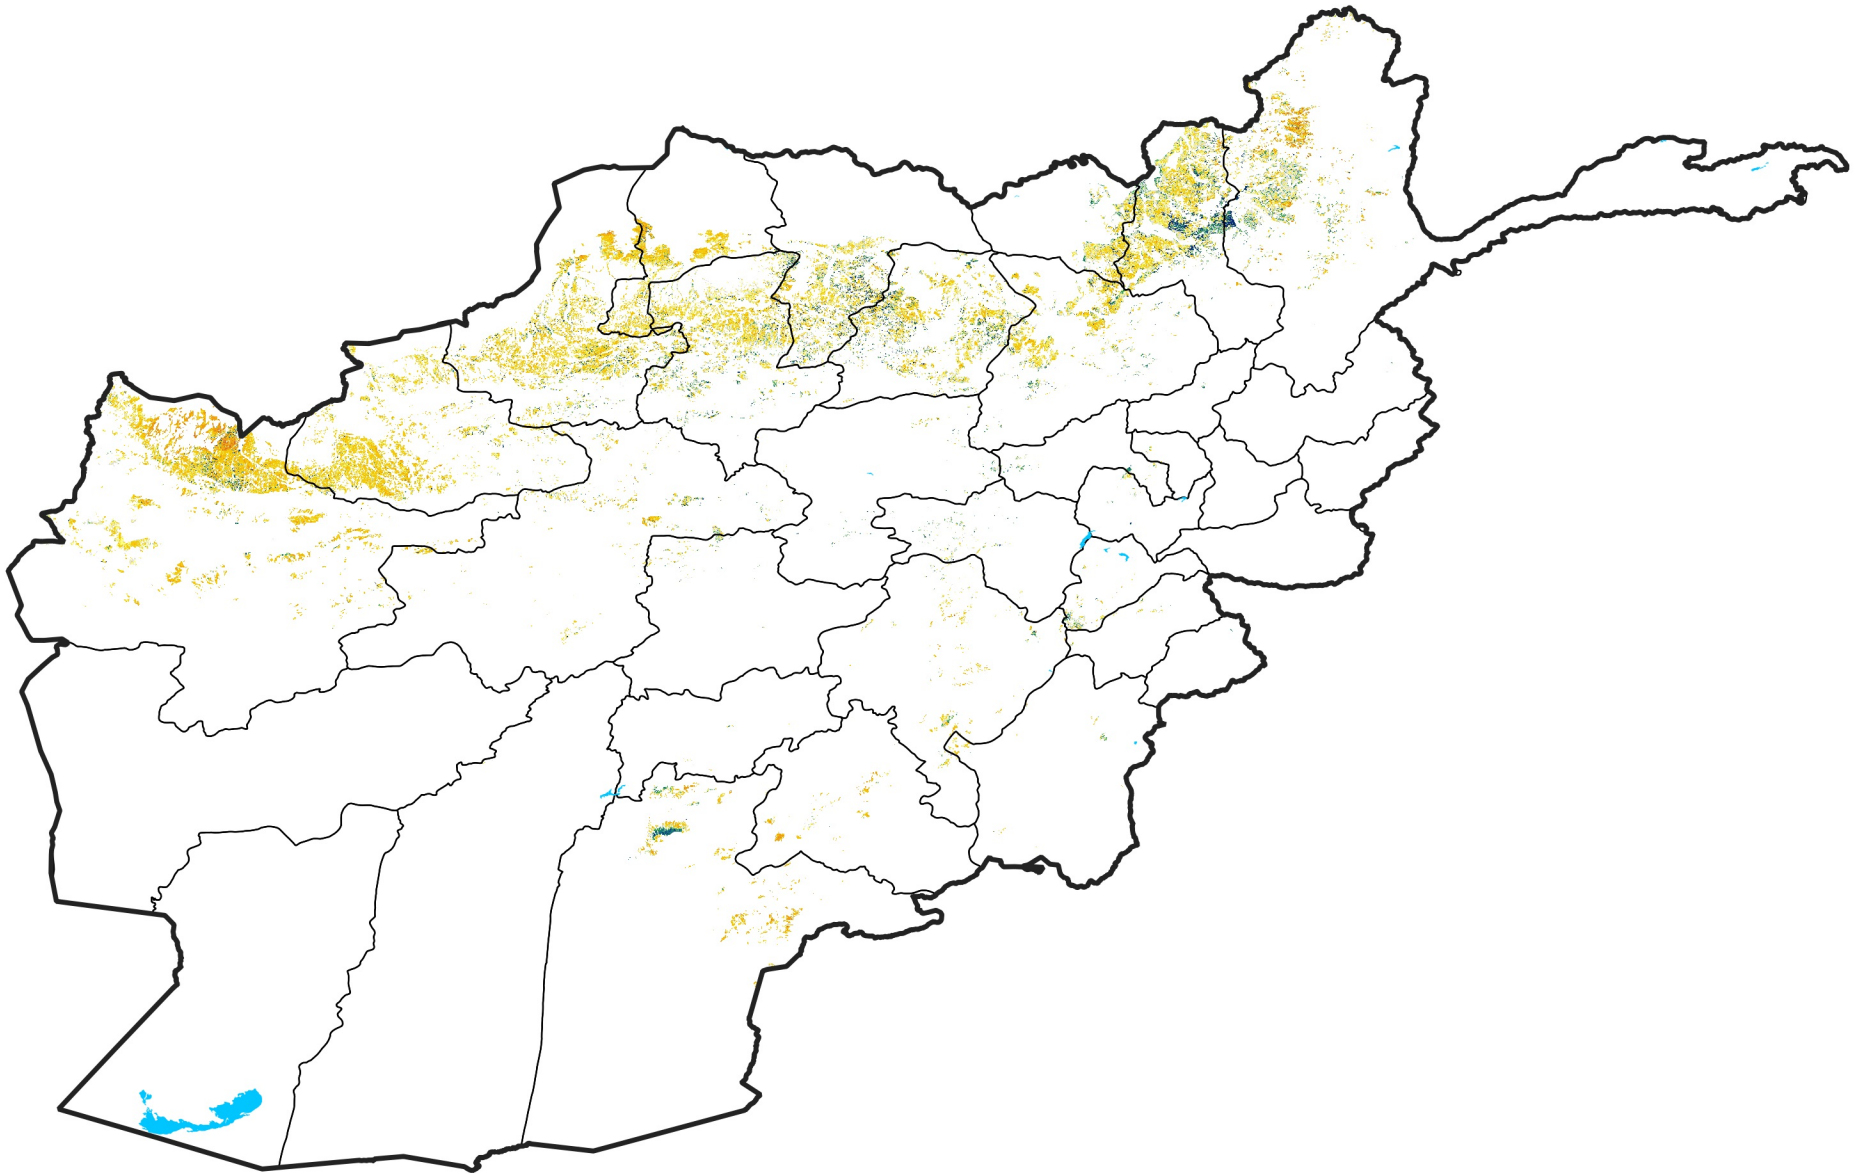

Afghanistan Rainfed Agricultural Areas

Percent of Mean NDVI

2021 / mean (2003 - 2022)

Period 30 / October 21 - 31, 2021

Percent of Normal