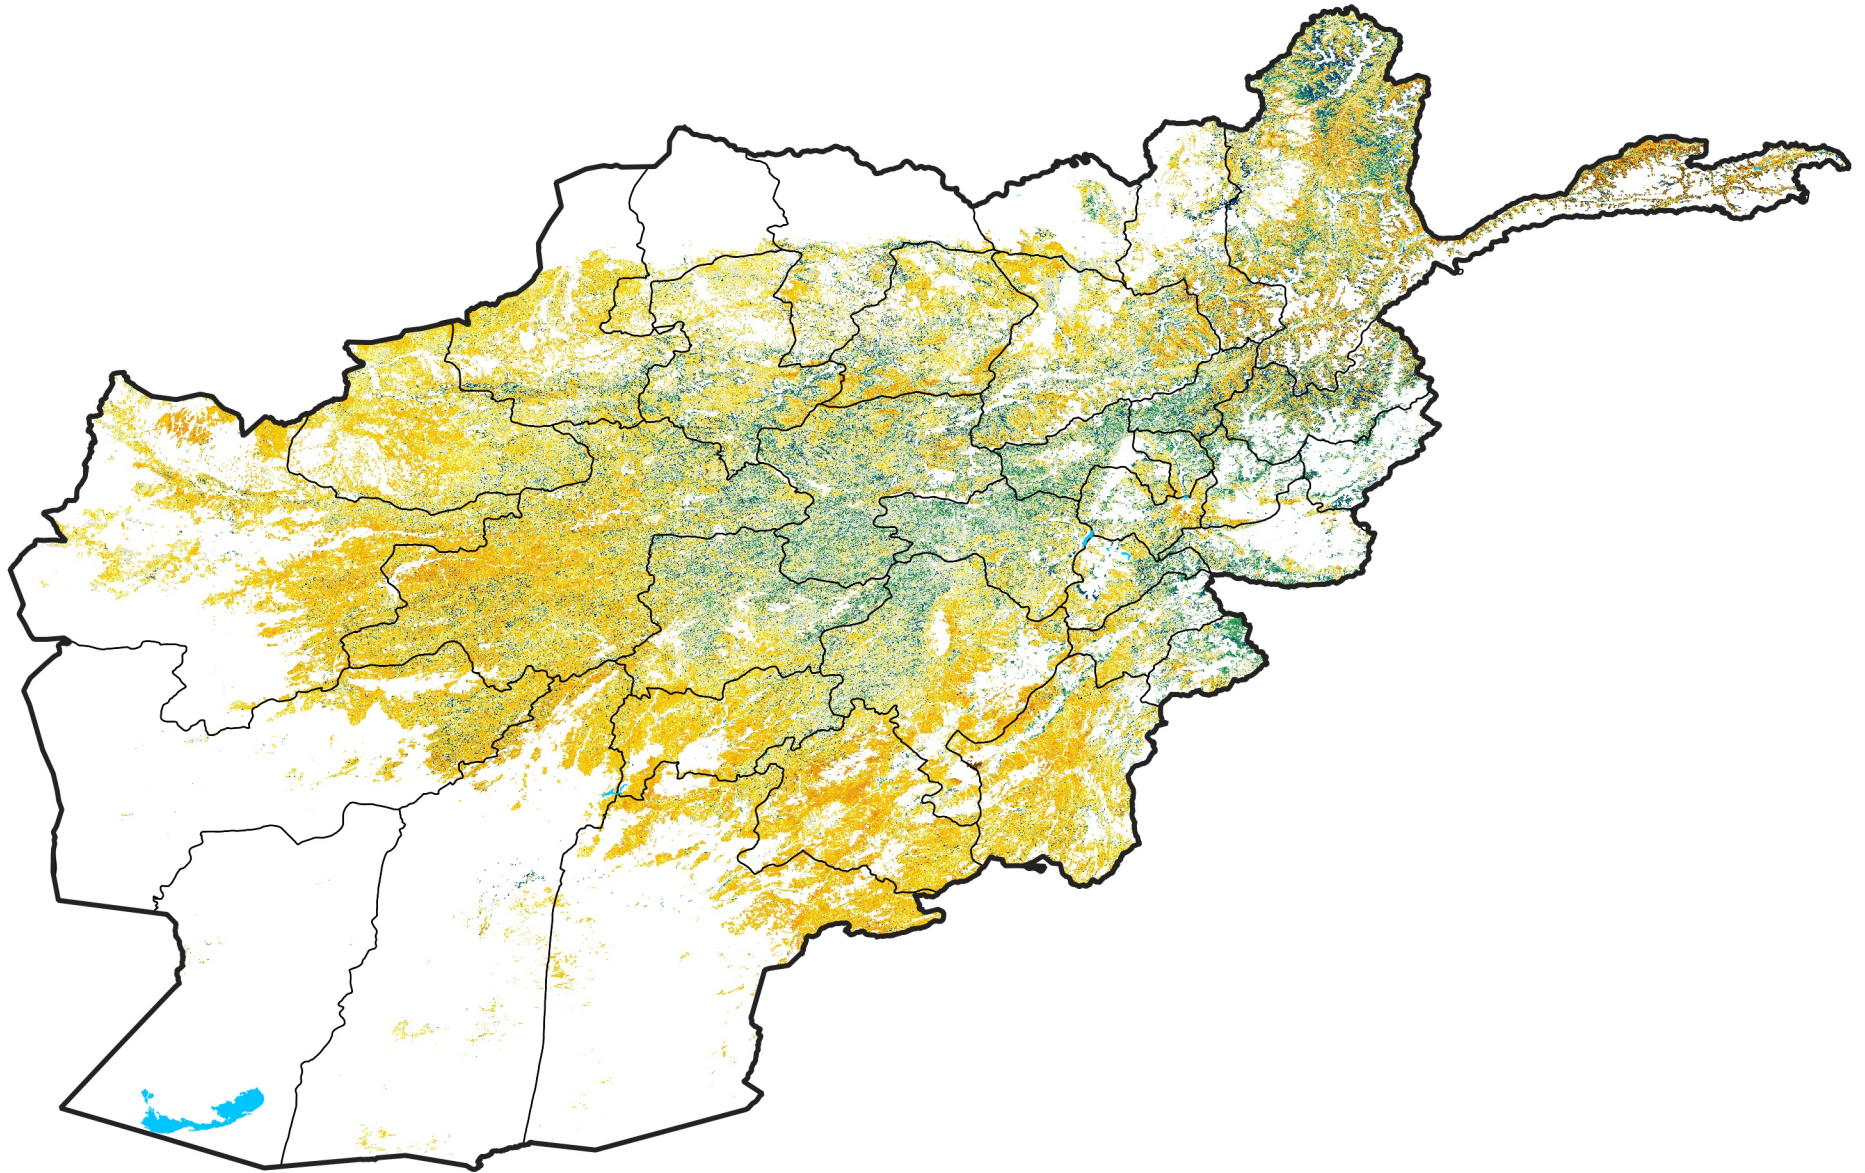

Afghanistan Rangeland Agricultural Areas

Percent of Mean NDVI

2021 / mean (2003 - 2022)

Period 30 / October 21 - 31, 2021

Percent of Normal