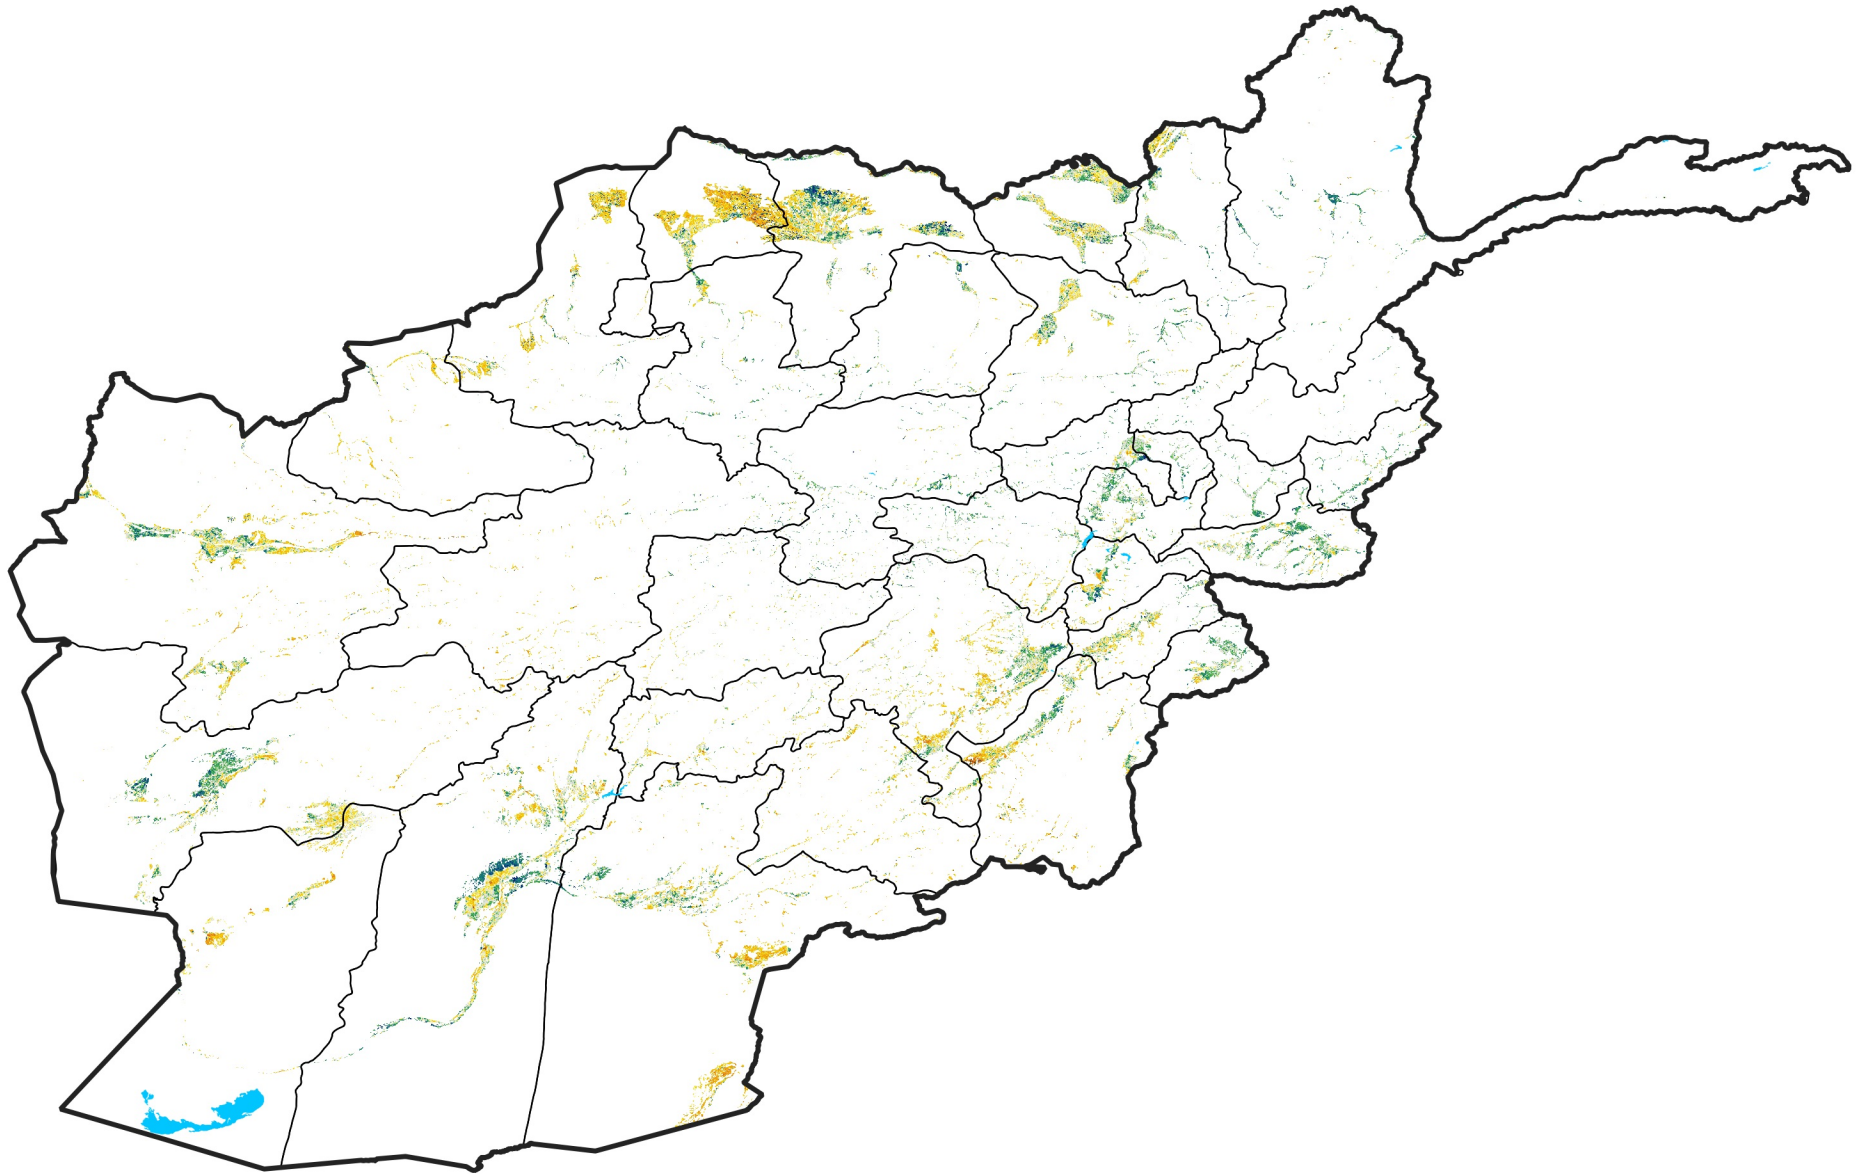

Afghanistan Irrigated Agricultural Areas

Percent of Mean NDVI

2021 / mean (2003 - 2022)

Period 31 / November 01 - 10, 2021

Percent of Normal