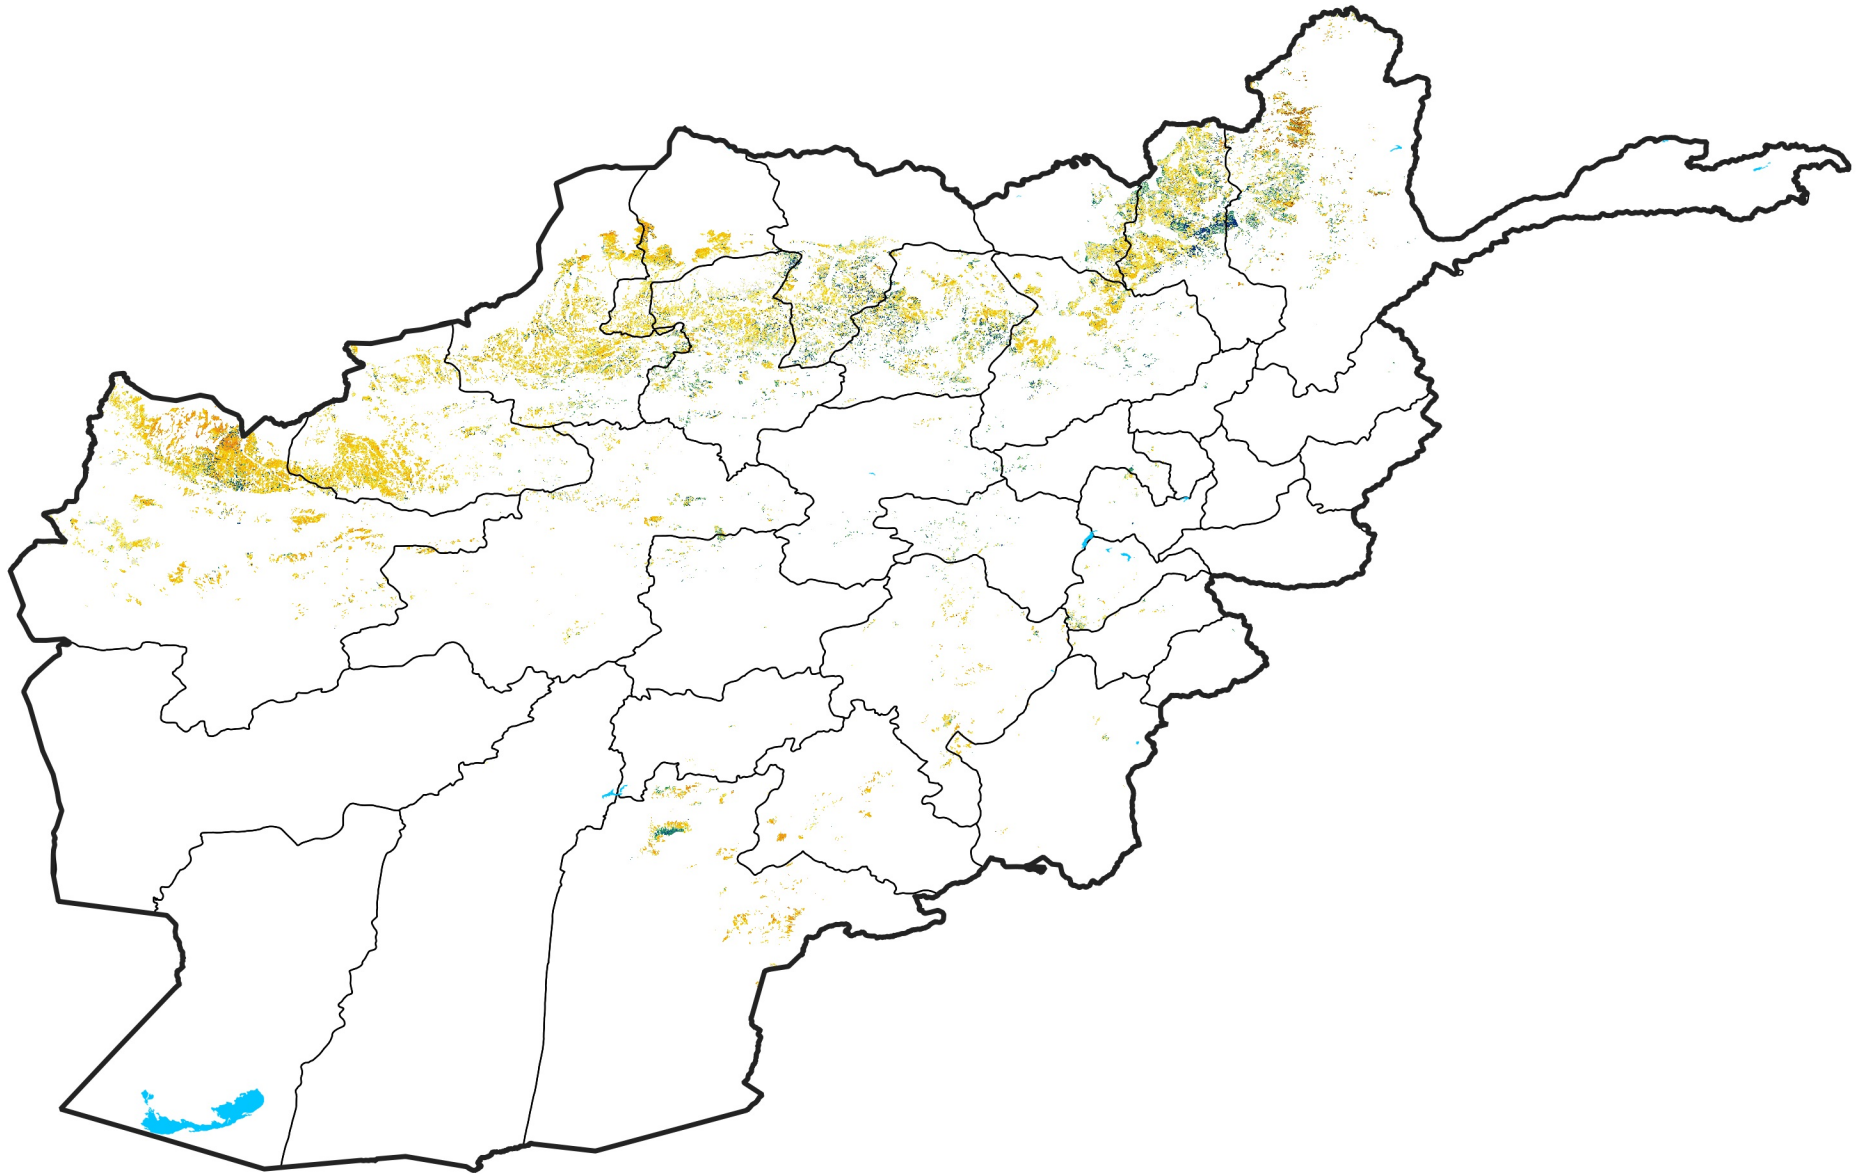

Afghanistan Rainfed Agricultural Areas

Percent of Mean NDVI

2021 / mean (2003 - 2022)

Period 31 / November 01 - 10, 2021

Percent of Normal