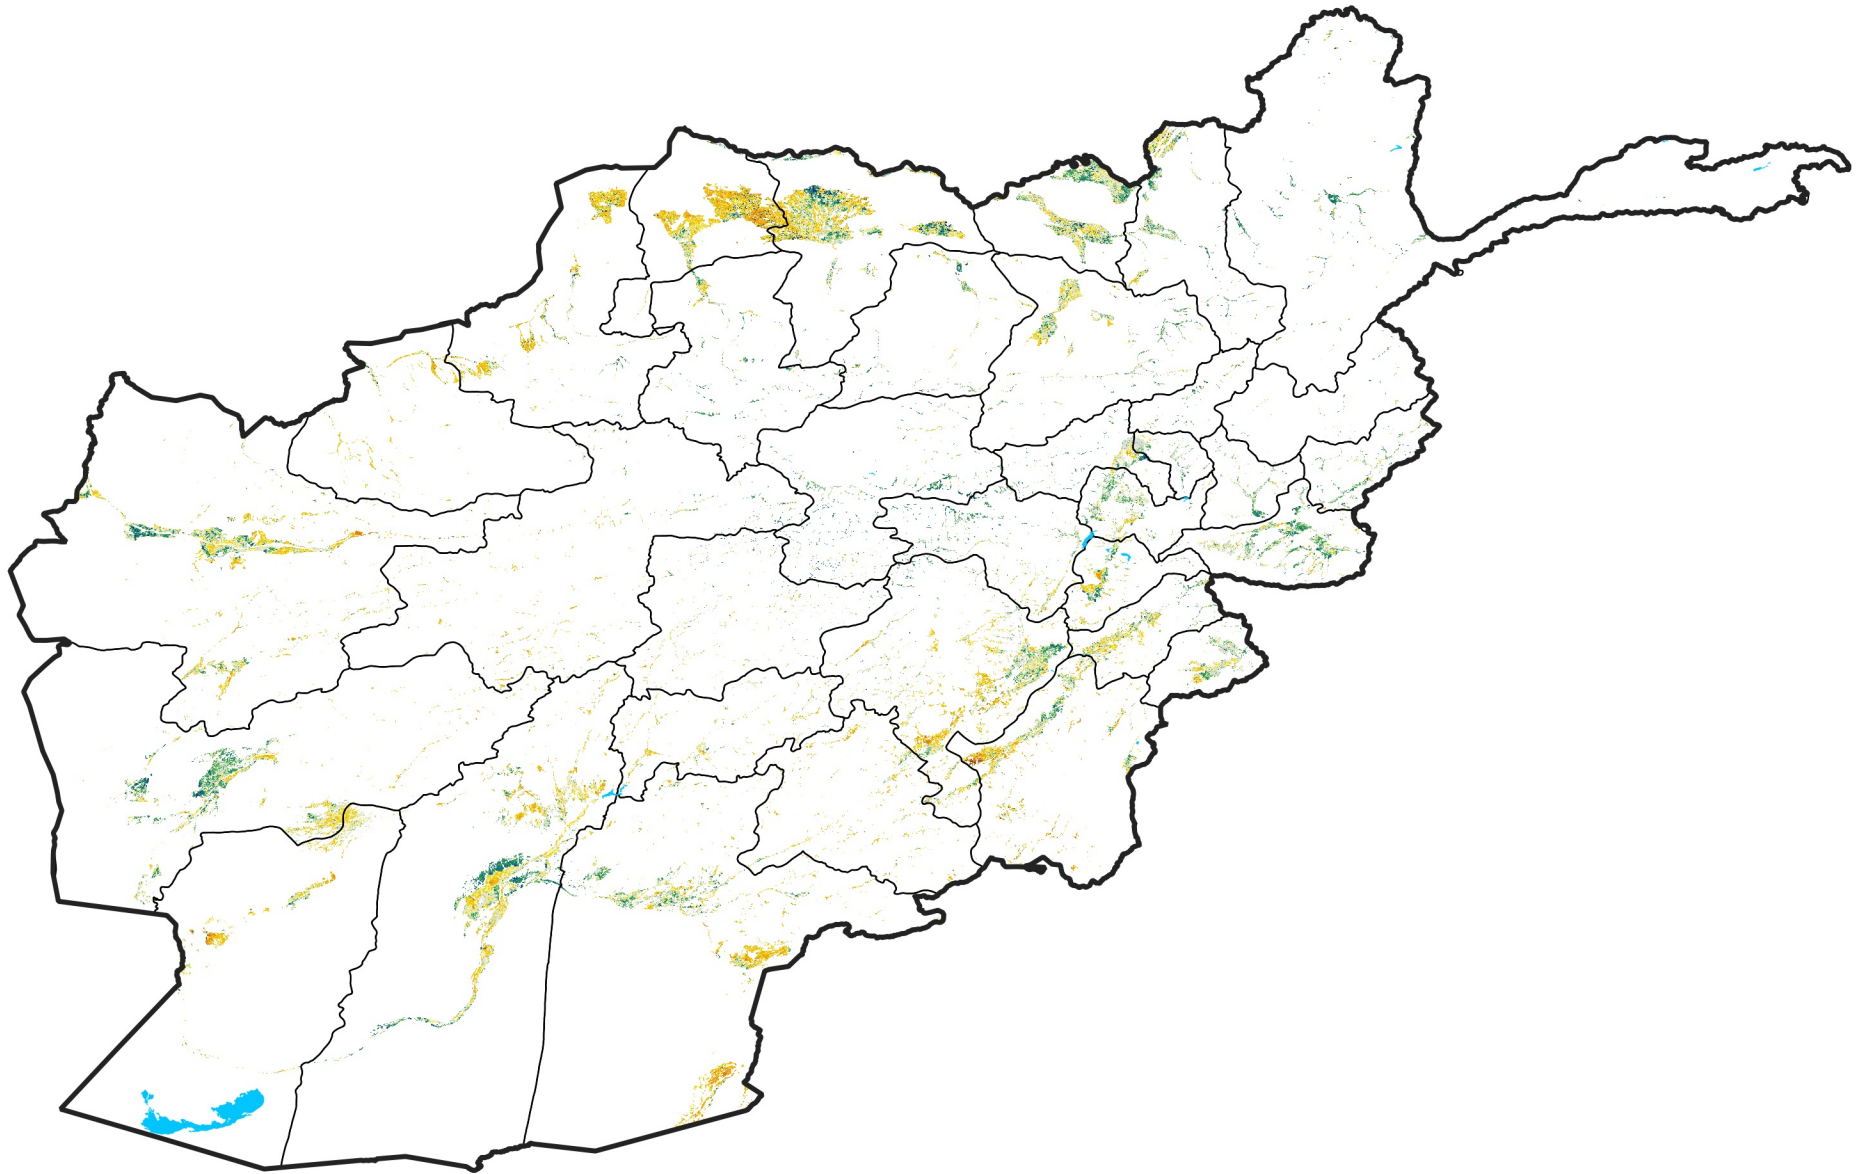

Afghanistan Irrigated Agricultural Areas

Percent of Mean NDVI

2021 / mean (2003 - 2022)

Period 32 / November 11 - 20, 2021

Percent of Normal