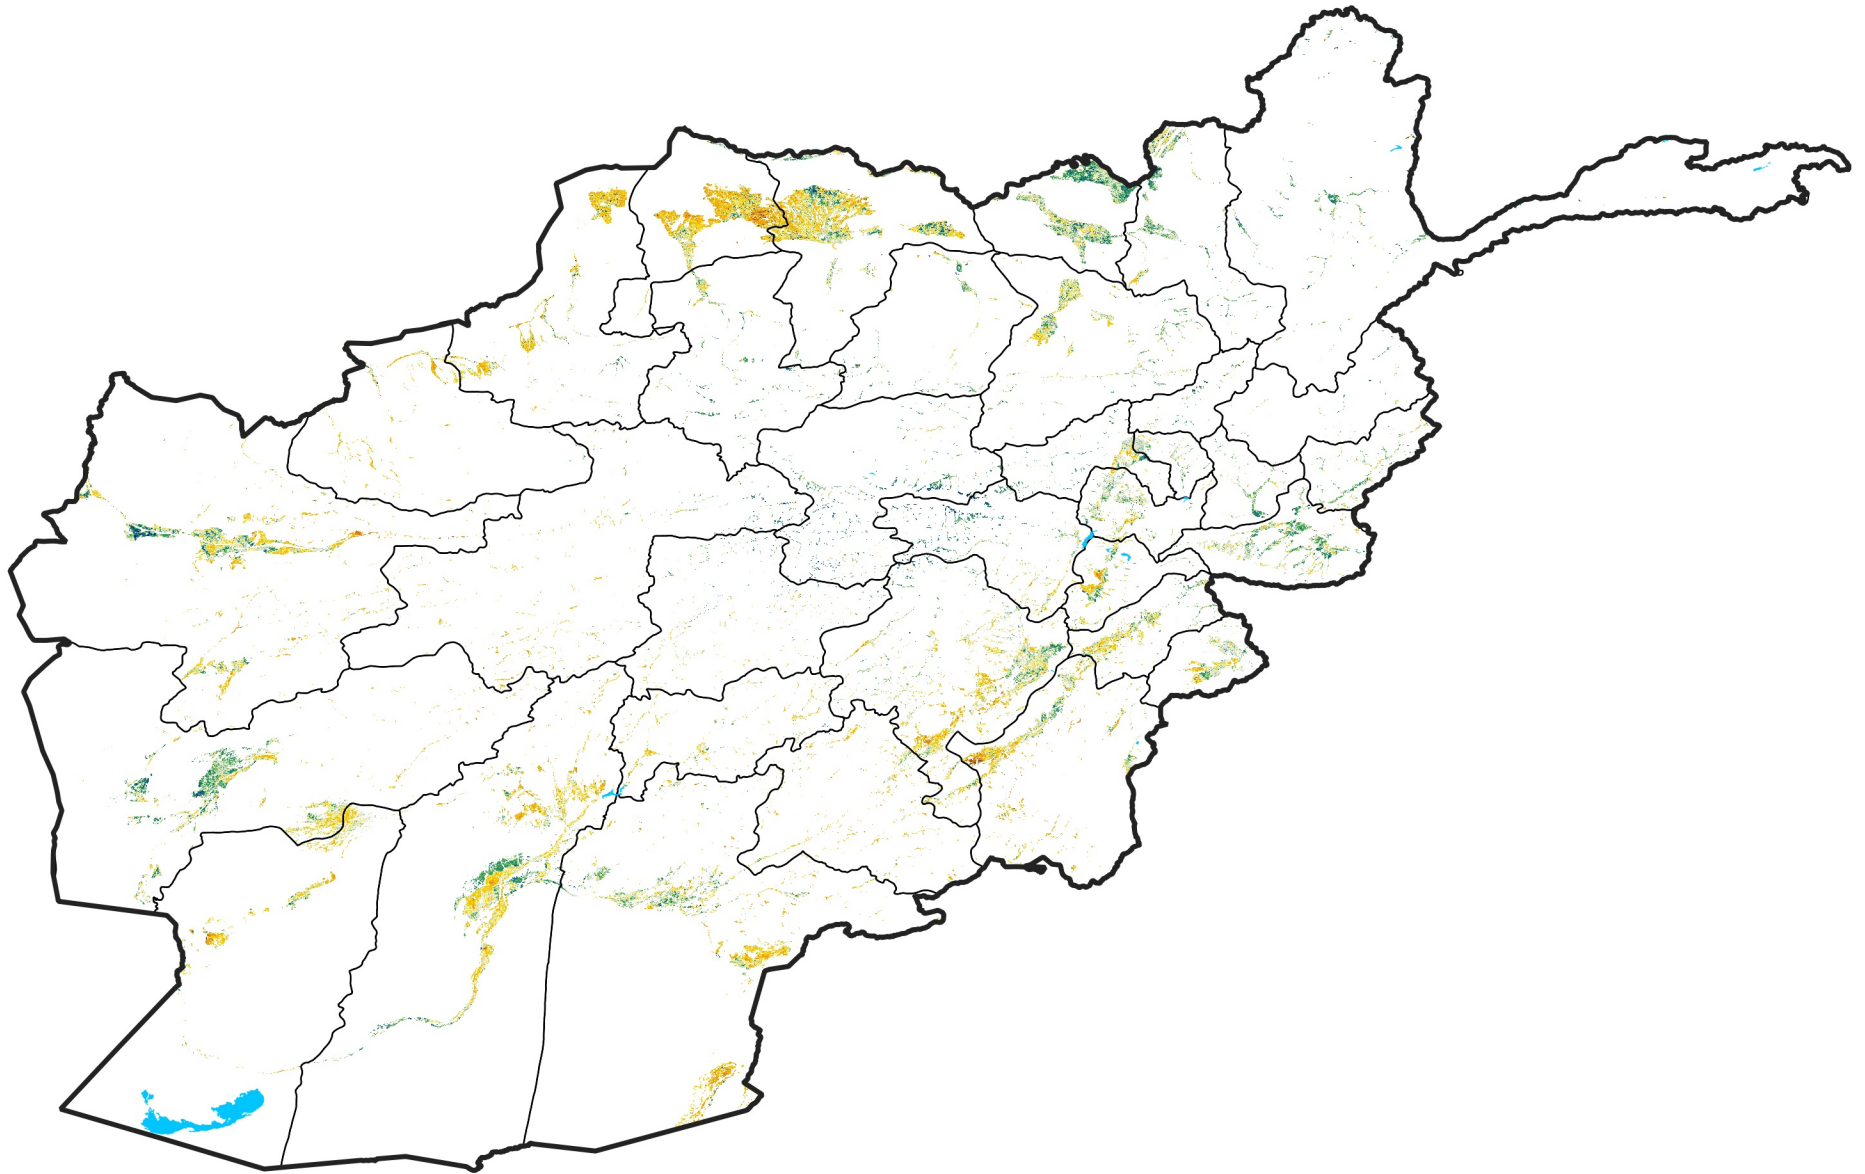

Afghanistan Irrigated Agricultural Areas

Percent of Mean NDVI

2021 / mean (2003 - 2022)

Period 33 / November 21 - 30, 2021

Percent of Normal