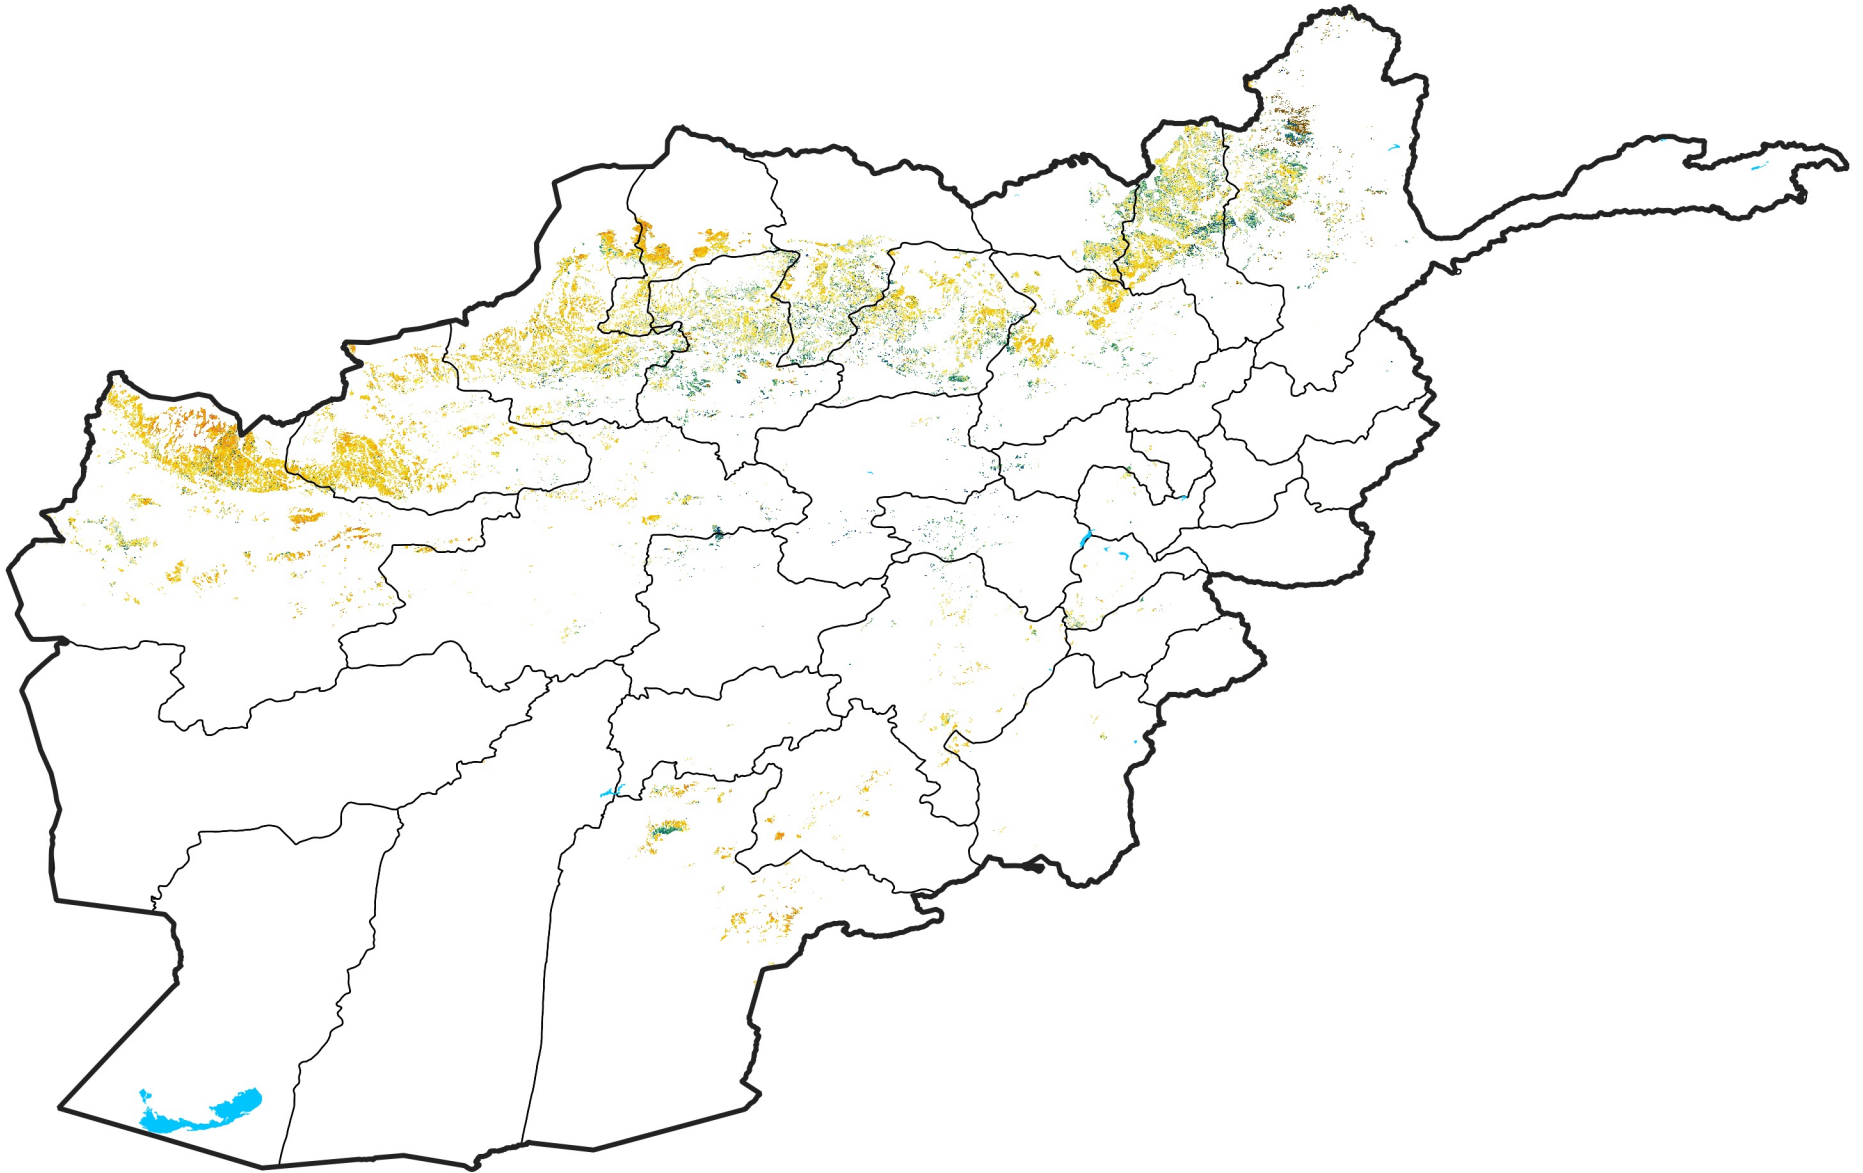

Afghanistan Rainfed Agricultural Areas

Percent of Mean NDVI

2021 / mean (2003 - 2022)

Period 33 / November 21 - 30, 2021

Percent of Normal