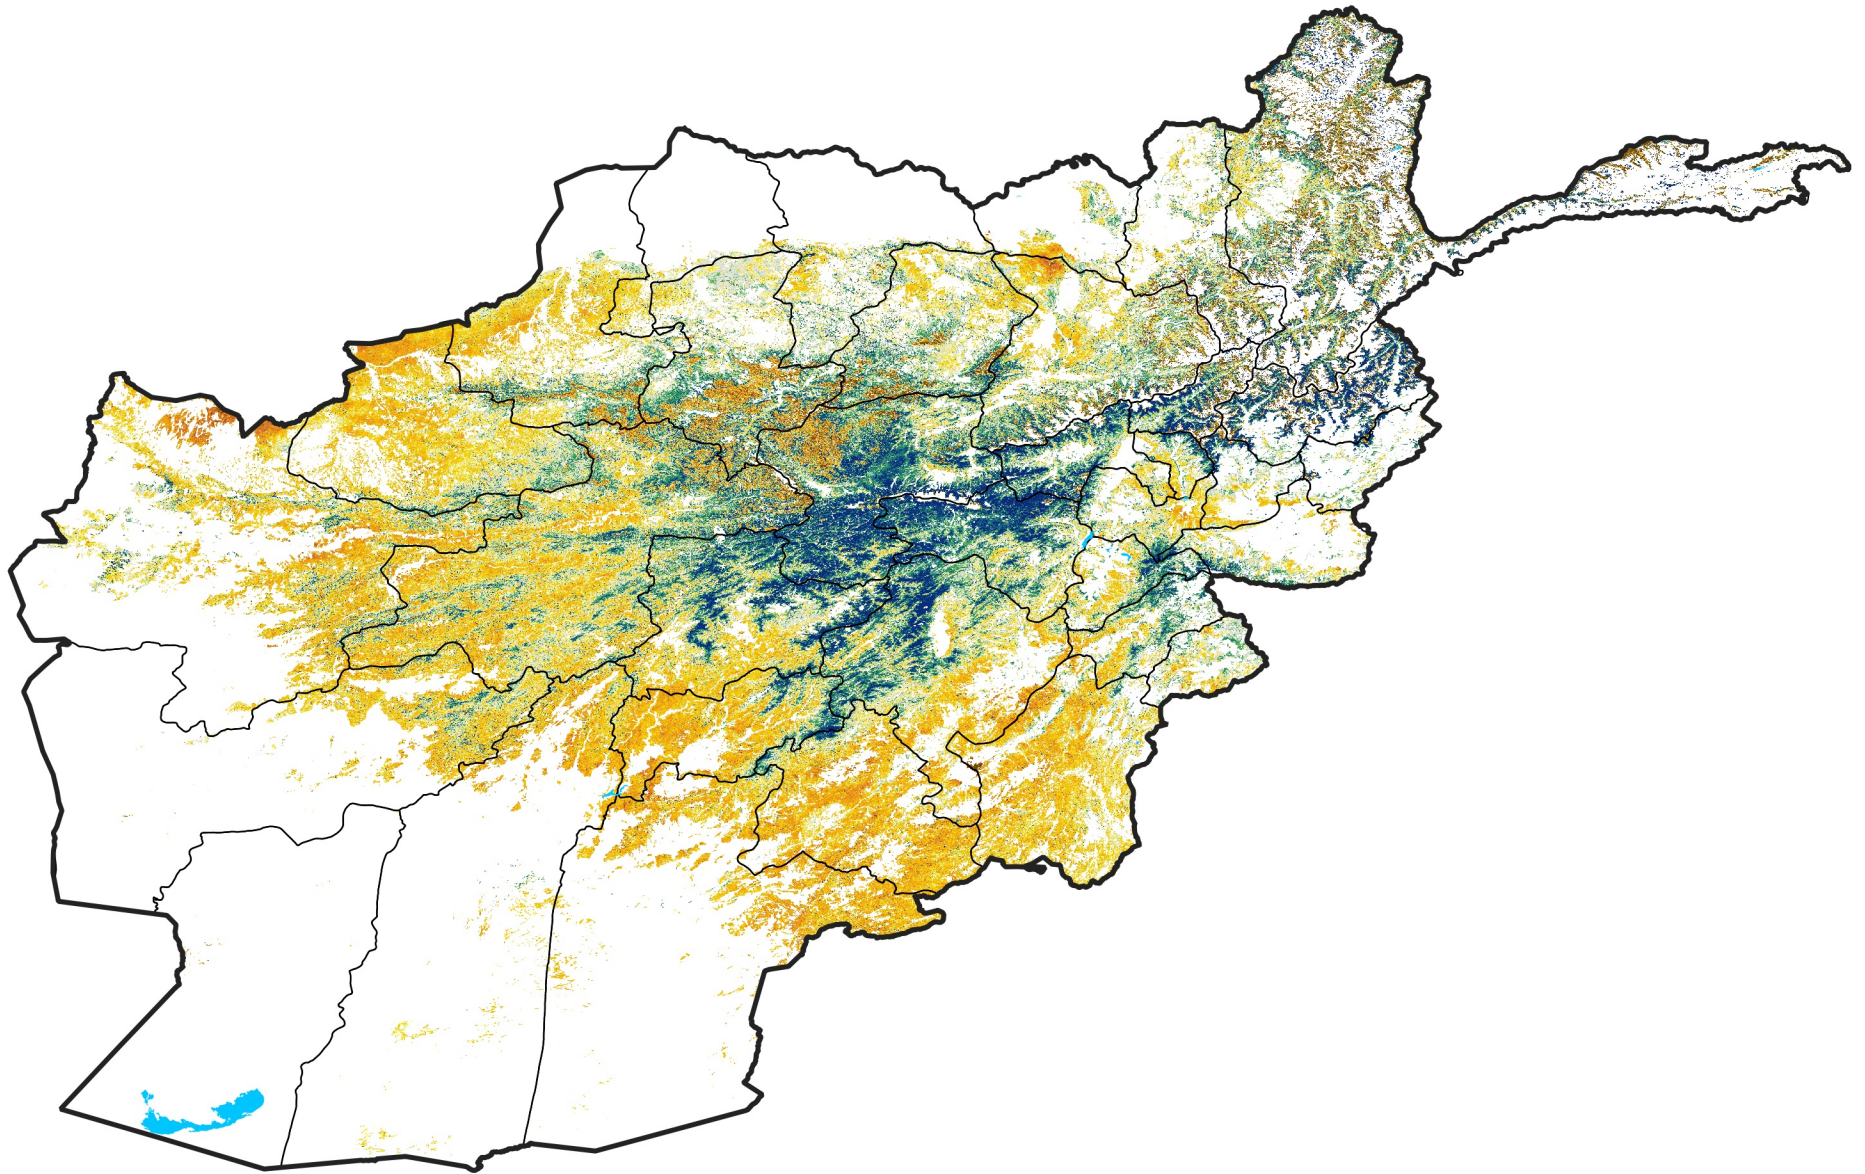

Afghanistan Rangeland Agricultural Areas

Percent of Mean NDVI

2021 / mean (2003 - 2022)

Period 33 / November 21 - 30, 2021

Percent of Normal