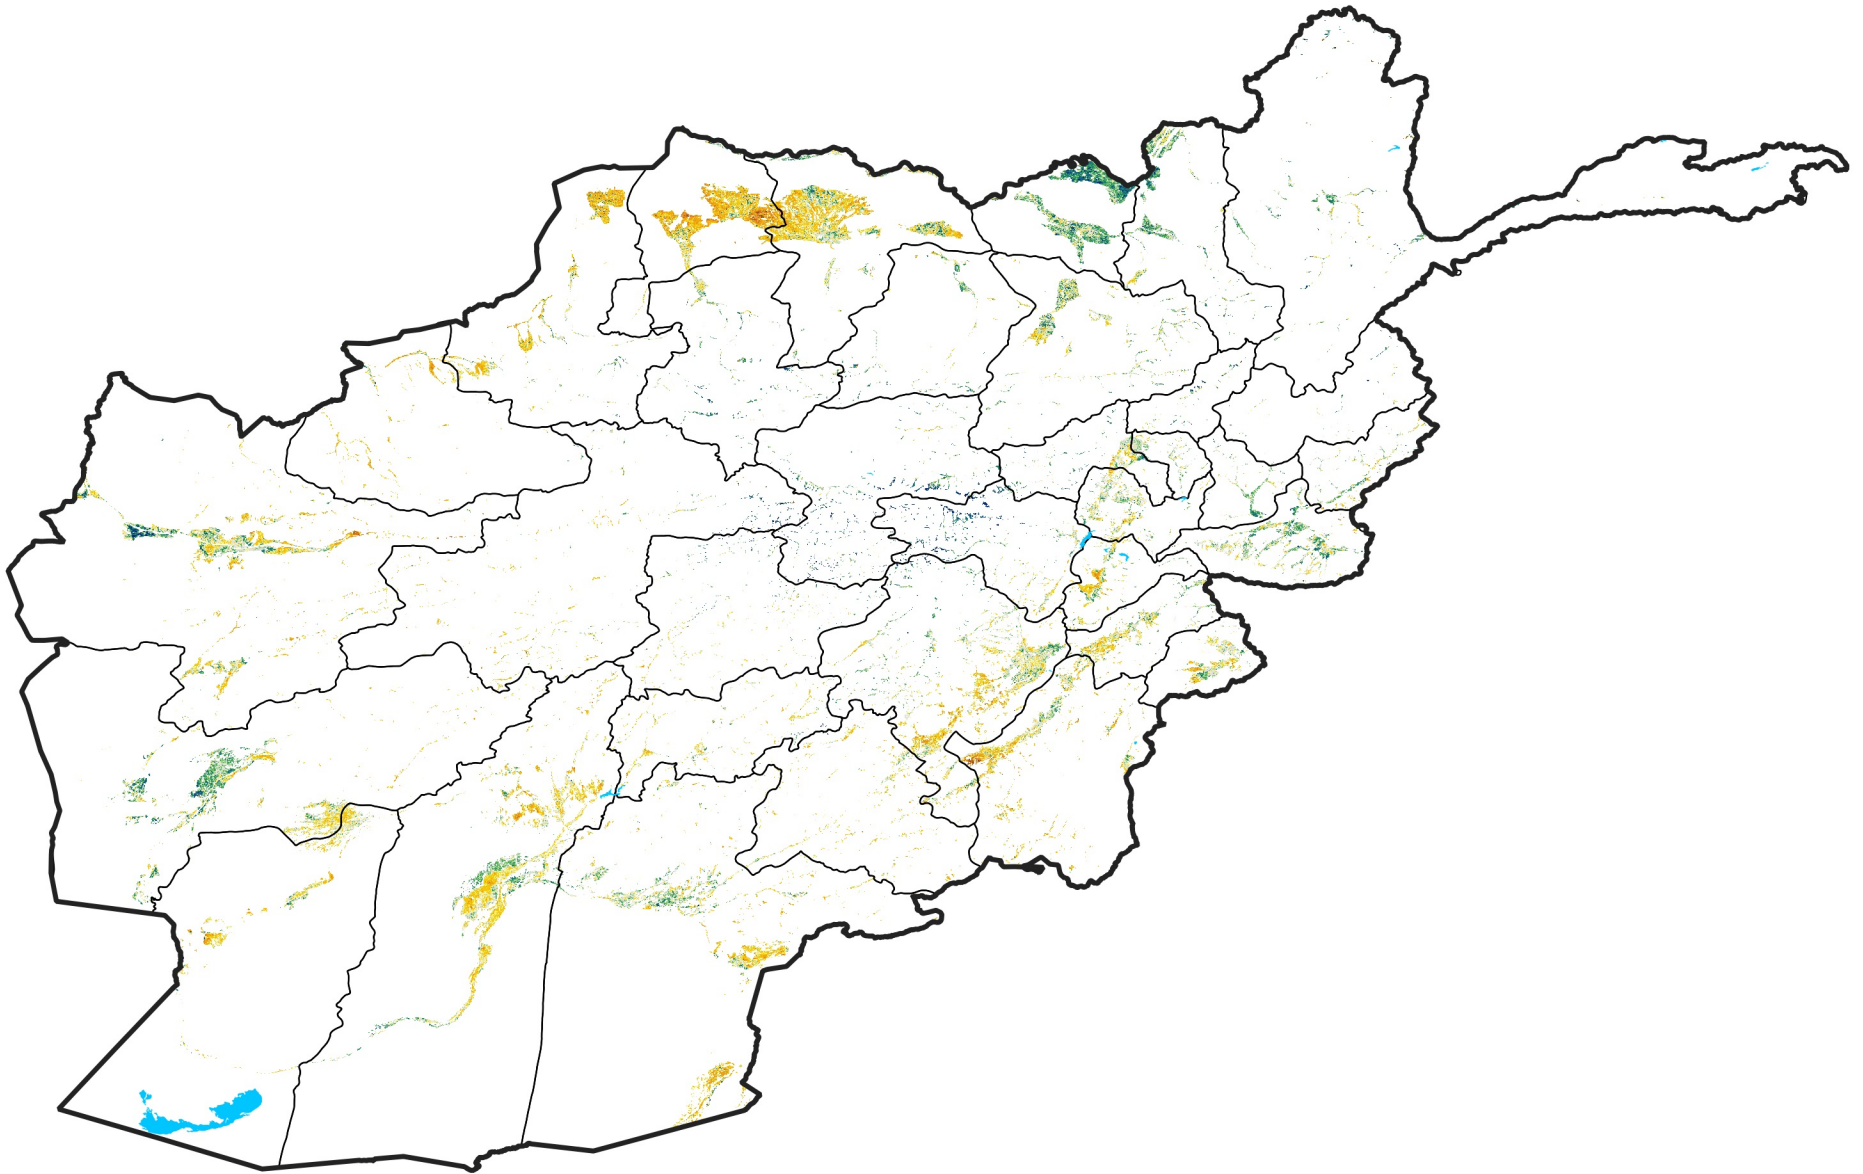

Afghanistan Irrigated Agricultural Areas

Percent of Mean NDVI

2021 / mean (2003 - 2022)

Period 34 / December 01 - 10, 2021

Percent of Normal