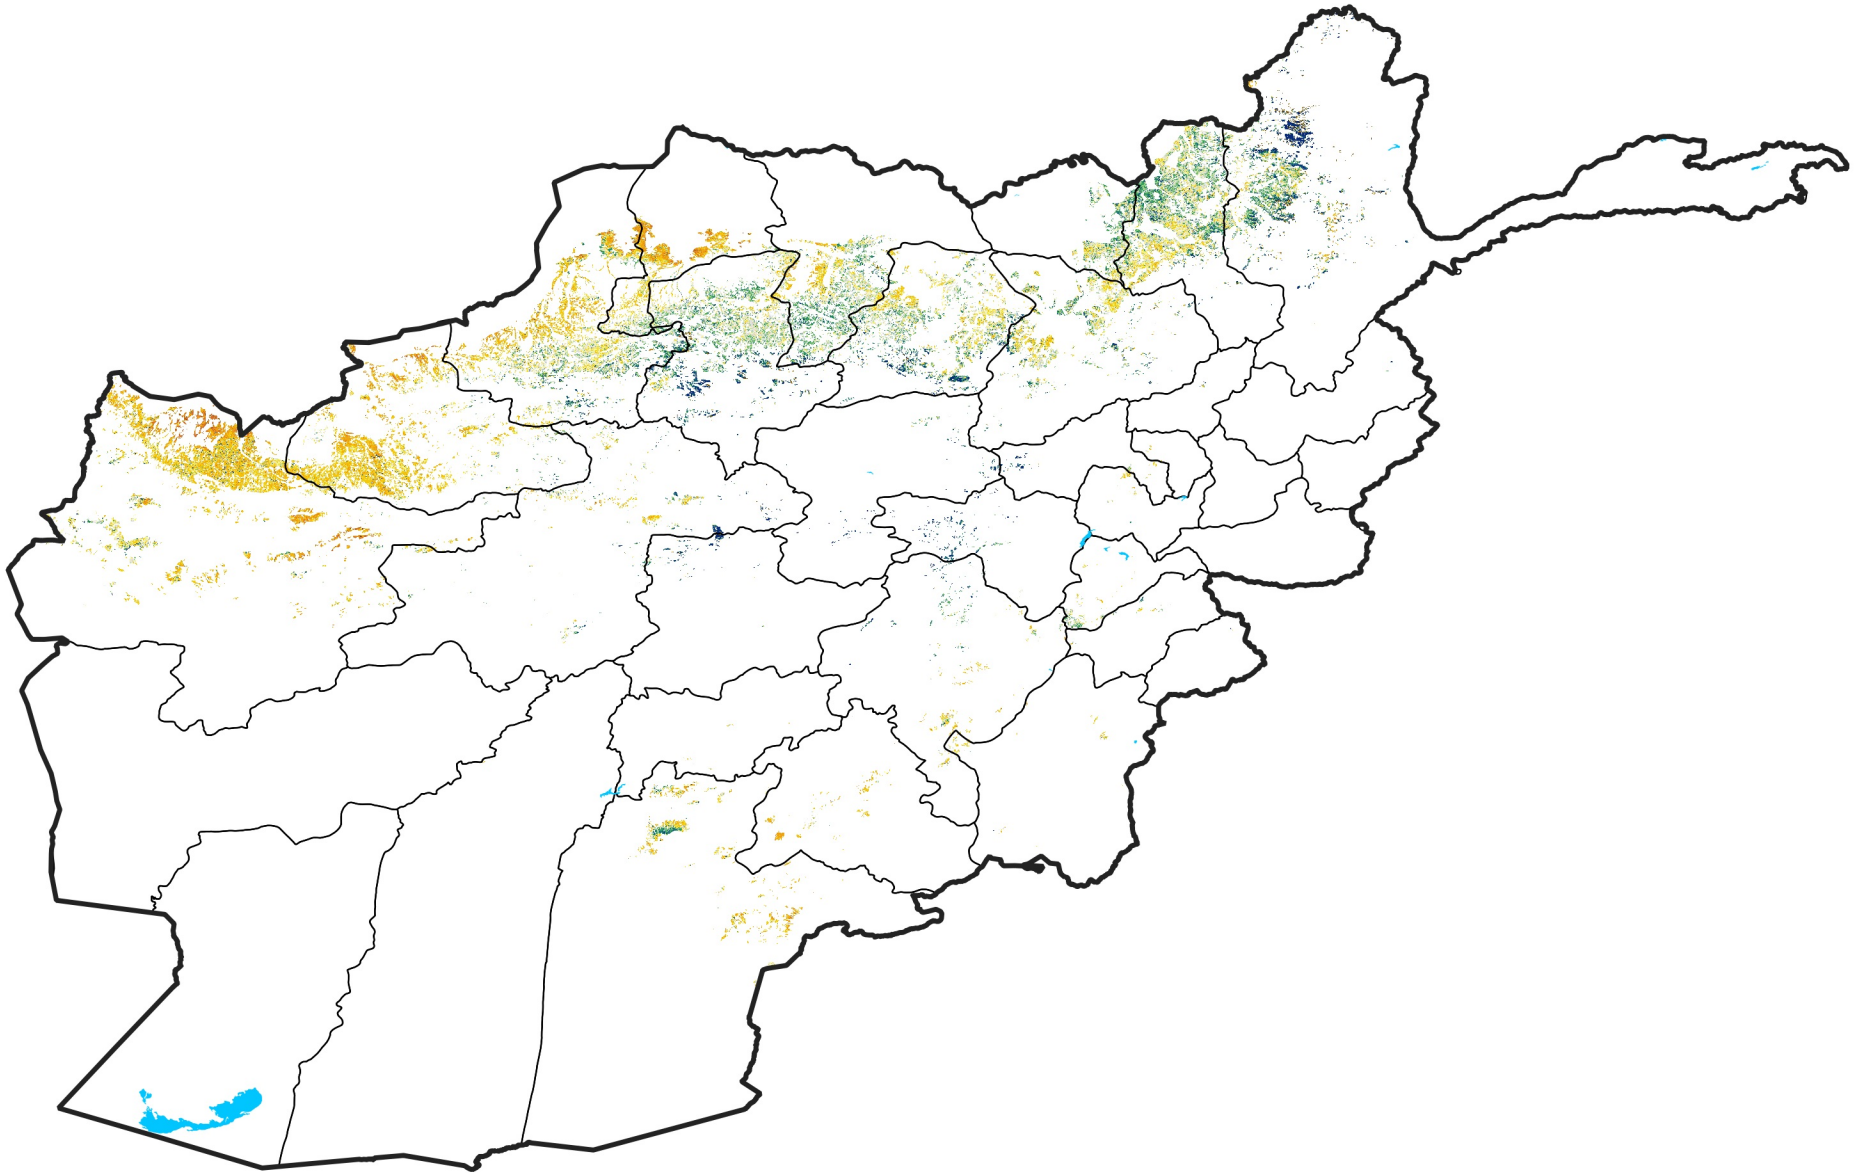

Afghanistan Rainfed Agricultural Areas

Percent of Mean NDVI

2021 / mean (2003 - 2022)

Period 35 / December 11 - 20, 2021

Percent of Normal