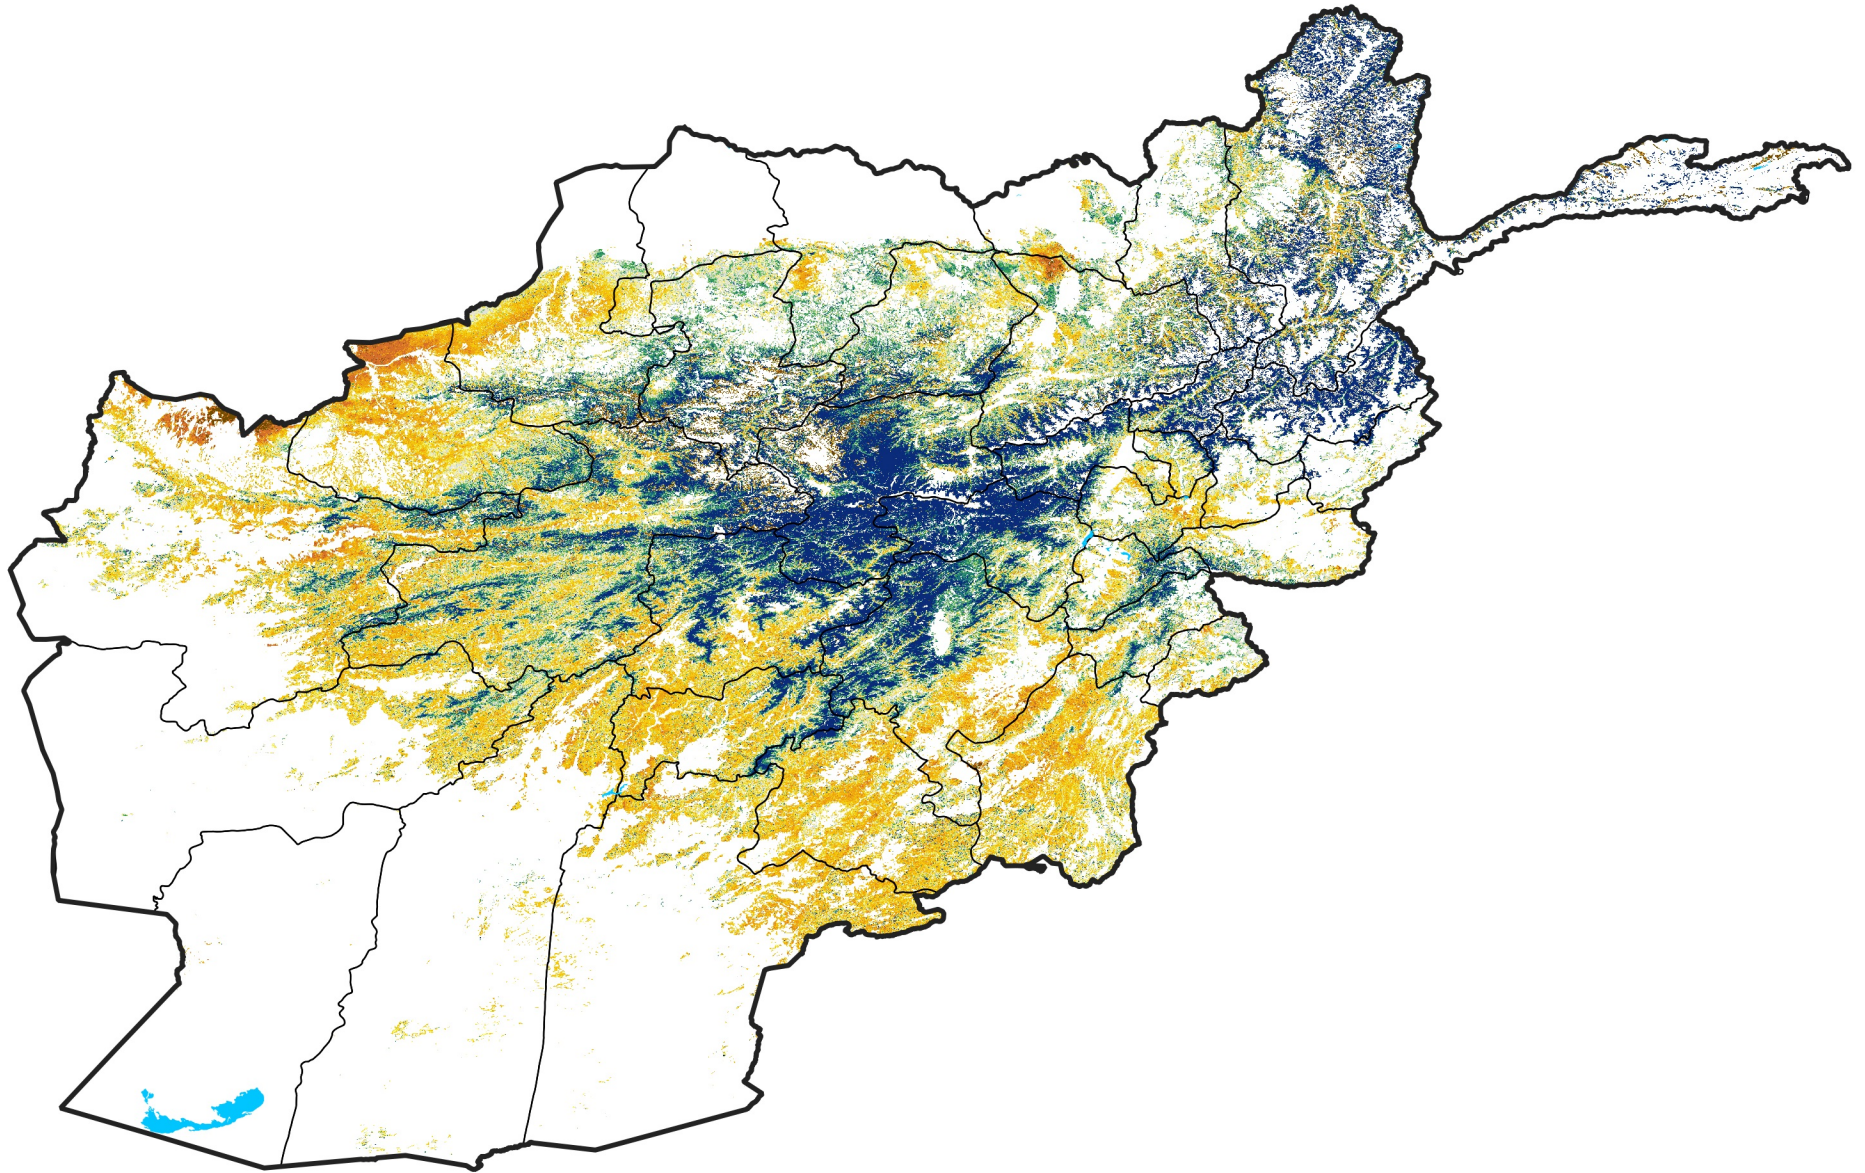

Afghanistan Rangeland Agricultural Areas

Percent of Mean NDVI

2021 / mean (2003 - 2022)

Period 35 / December 11 - 20, 2021

Percent of Normal