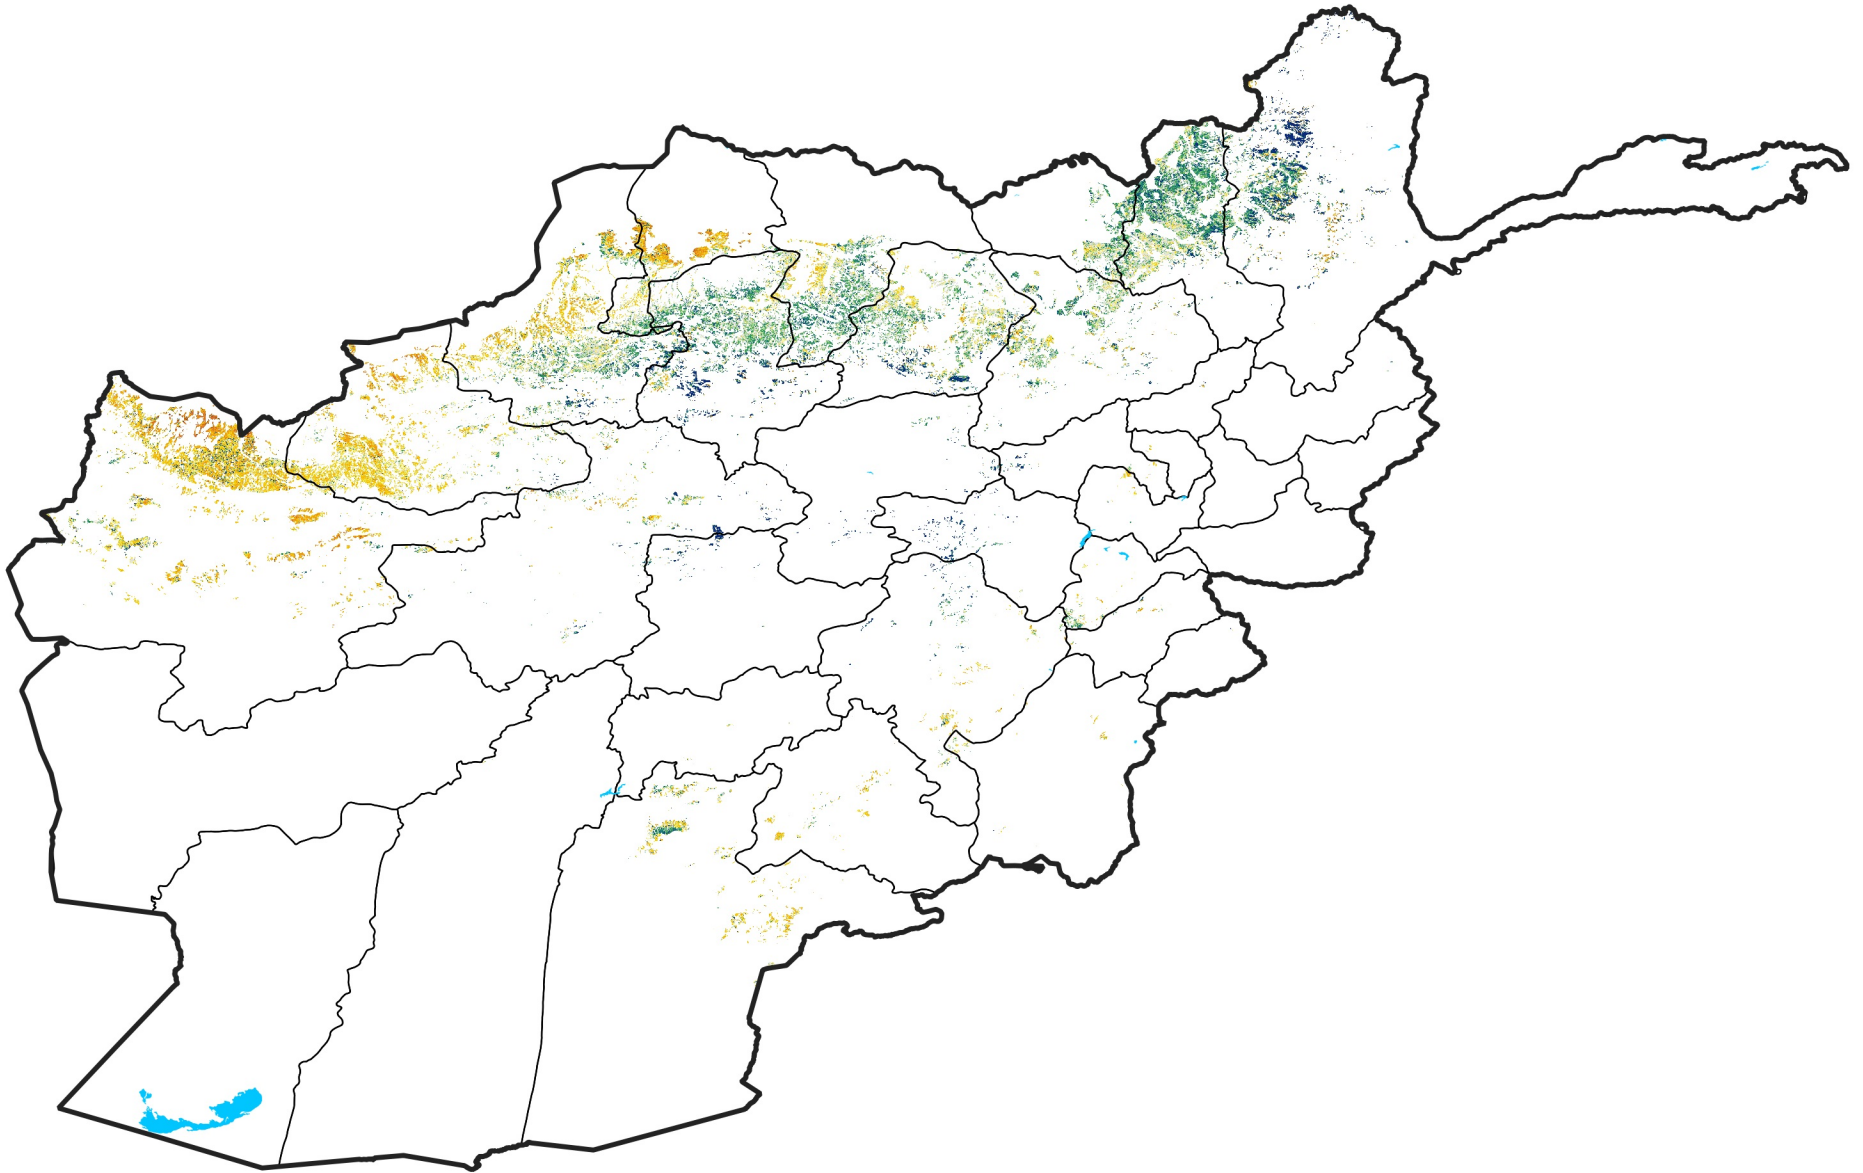

Afghanistan Rainfed Agricultural Areas

Percent of Mean NDVI

2021 / mean (2003 - 2022)

Period 36 / December 21 - 31, 2021

Percent of Normal