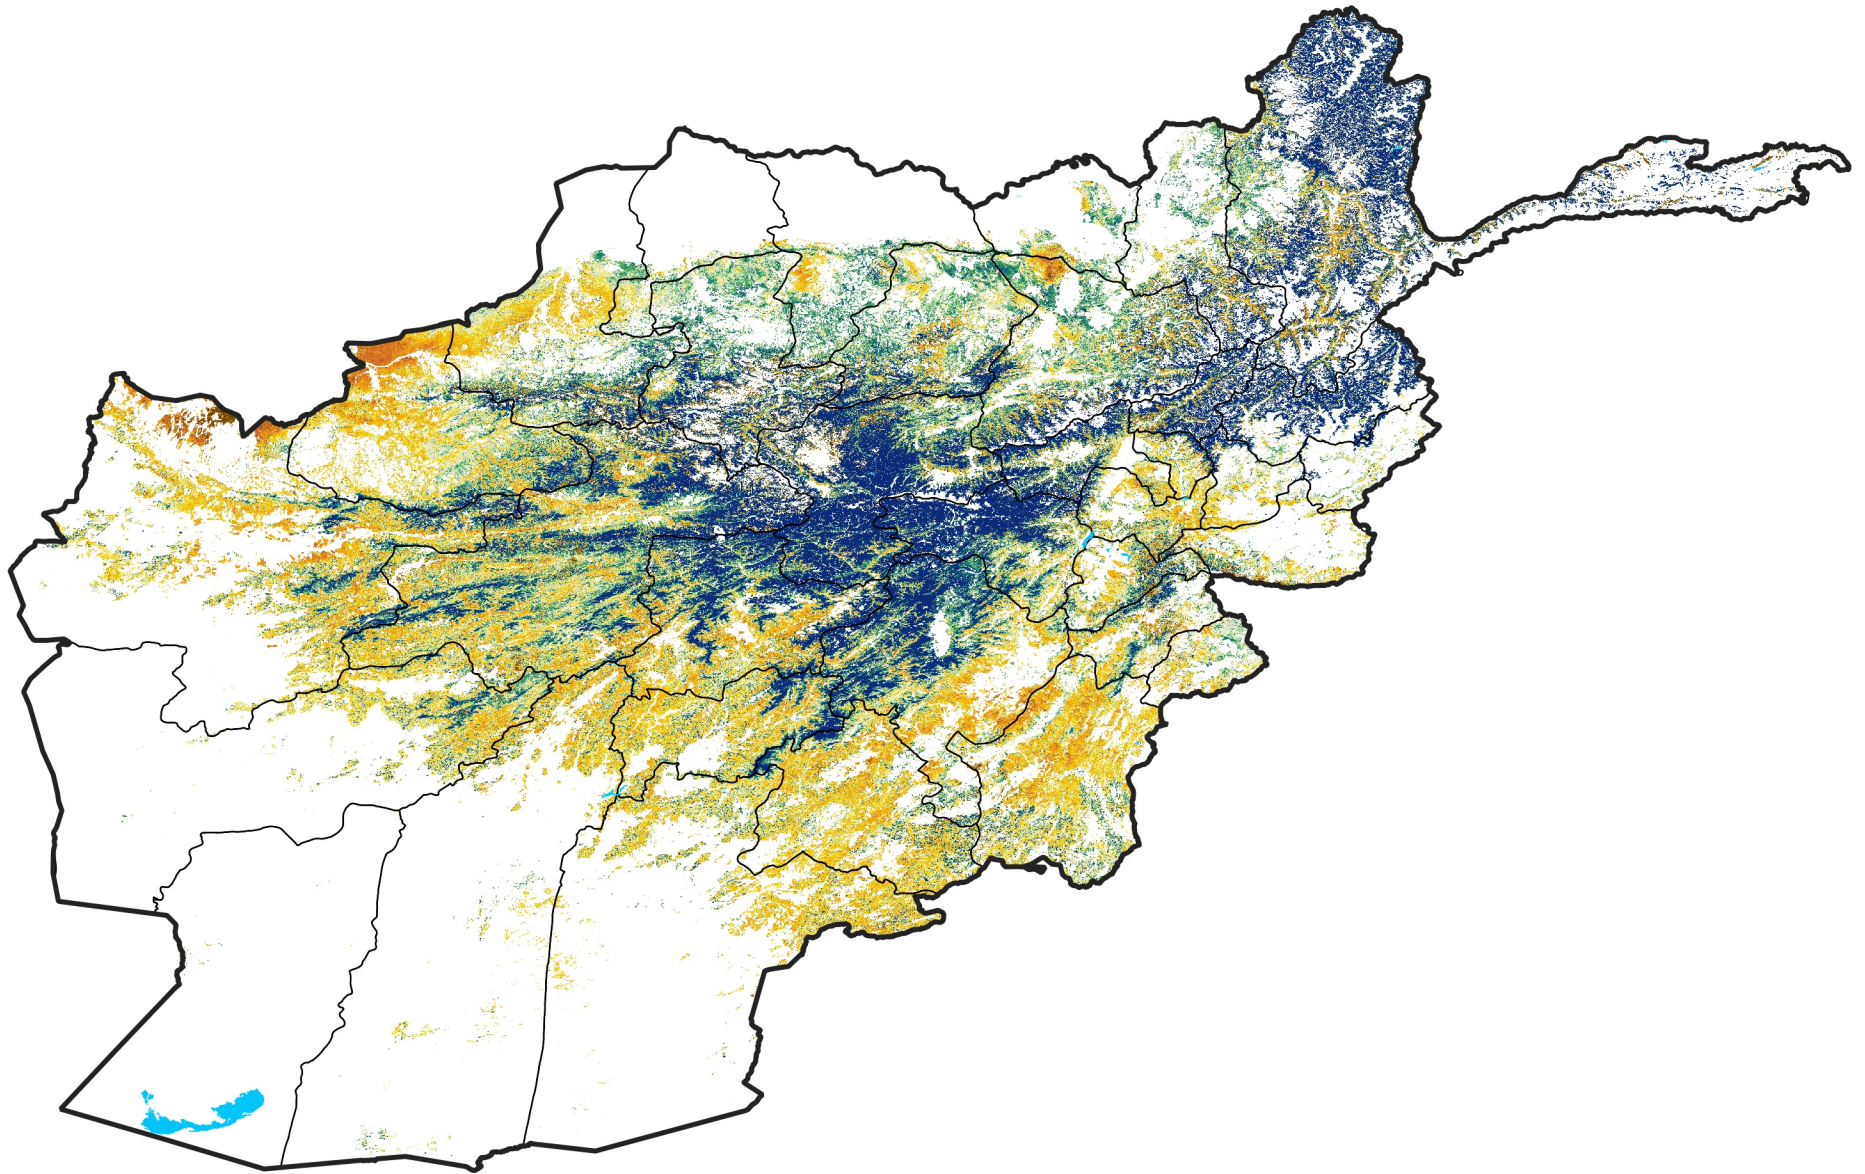

Afghanistan Rangeland Agricultural Areas

Percent of Mean NDVI

2021 / mean (2003 - 2022)

Period 36 / December 21 - 31, 2021

Percent of Normal