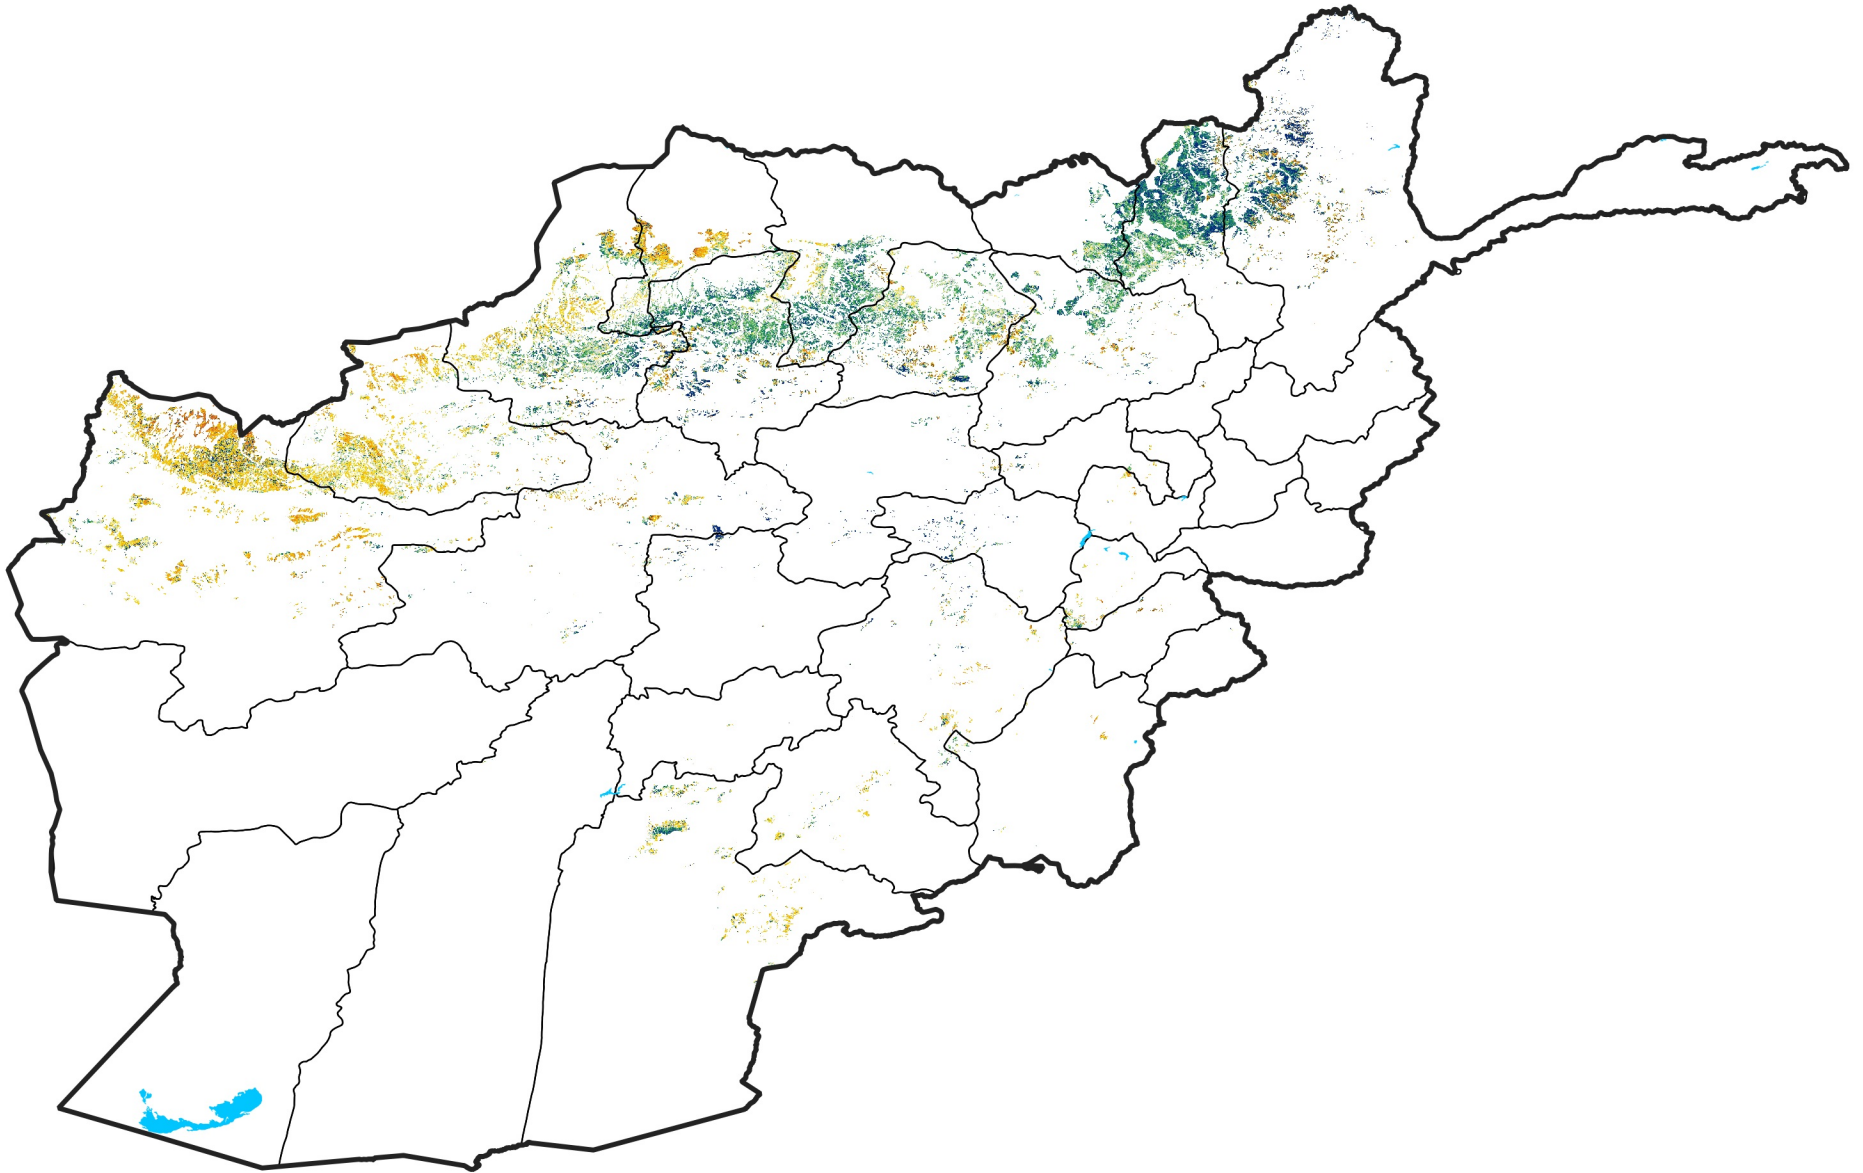

Afghanistan Rainfed Agricultural Areas

Percent of Mean NDVI

2022 / mean (2003 - 2022)

Period 01 / January 01 - 10, 2022

Percent of Normal