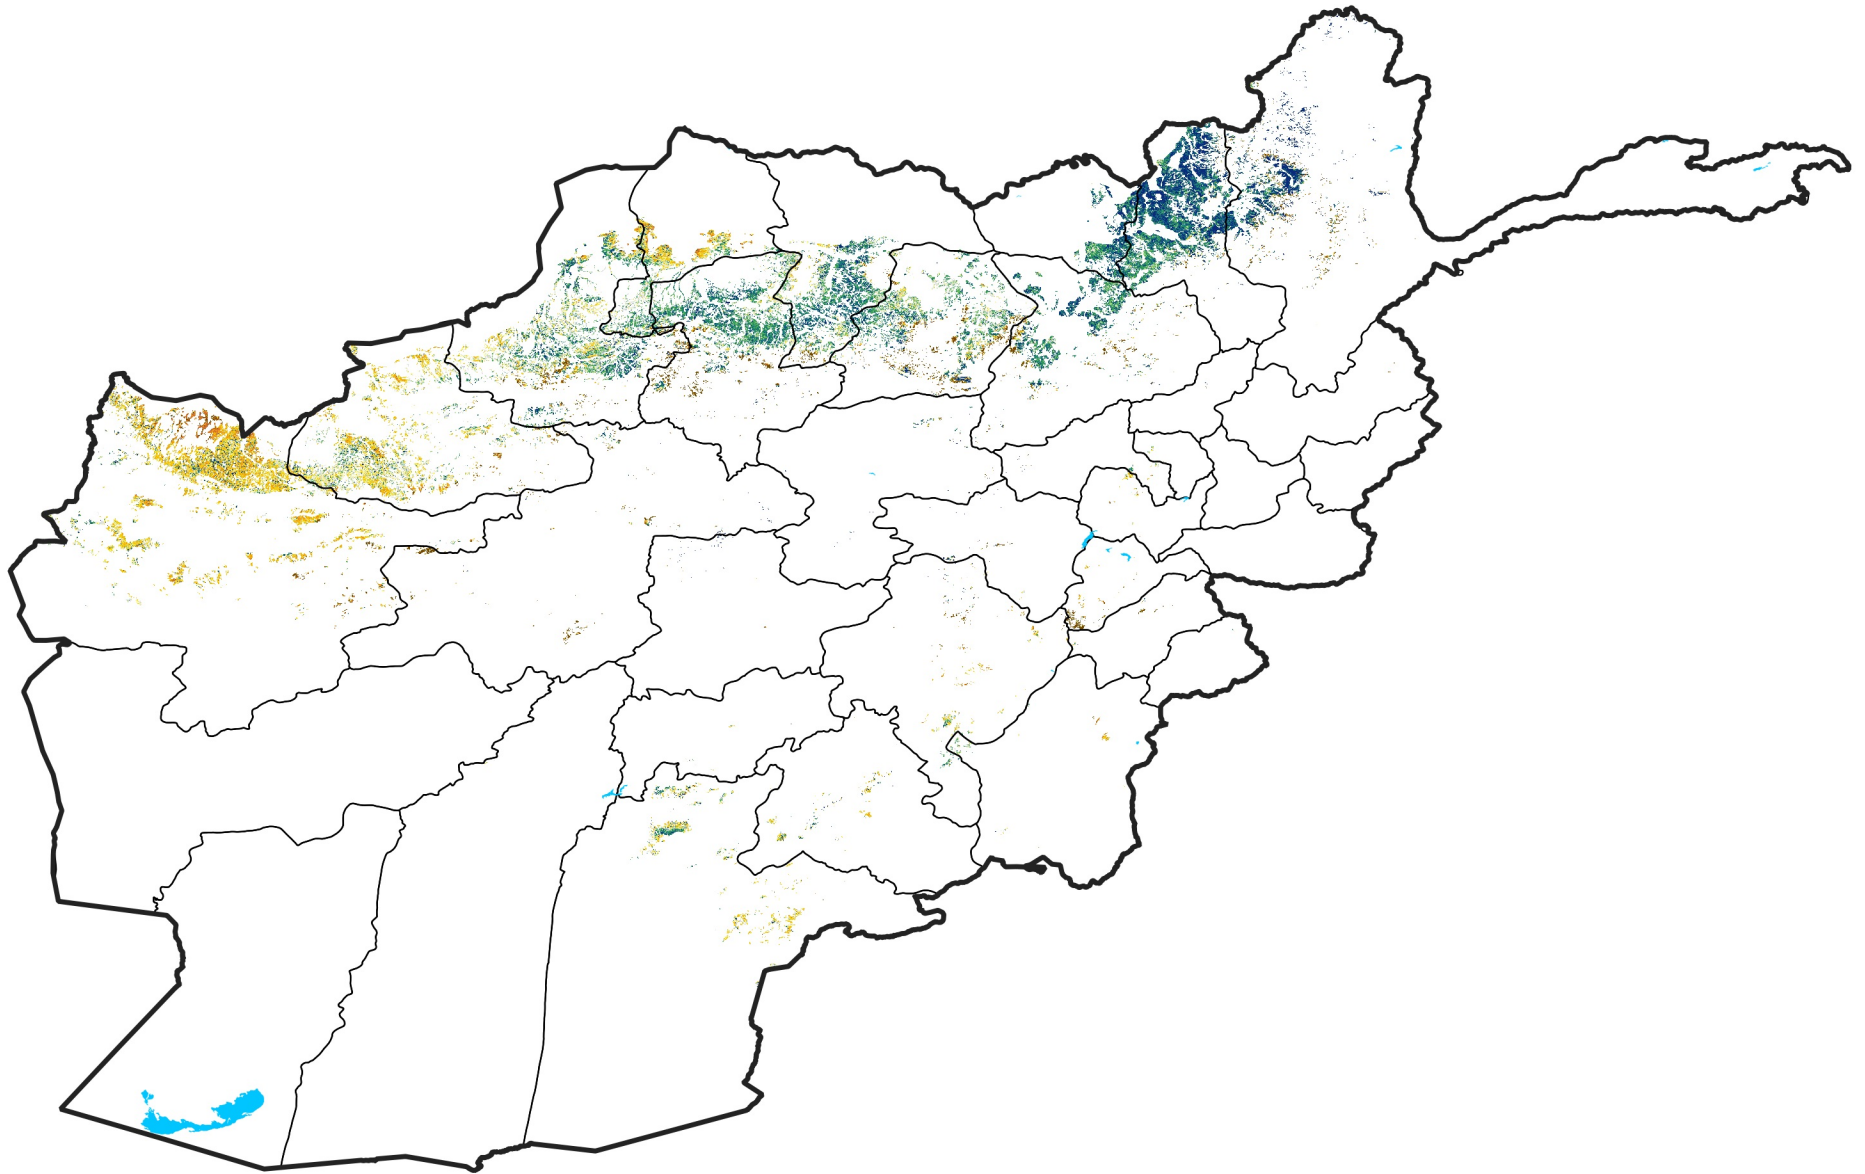

Afghanistan Rainfed Agricultural Areas

Percent of Mean NDVI

2022 / mean (2003 - 2022)

Period 03 / January 21 - 31, 2022

Percent of Normal