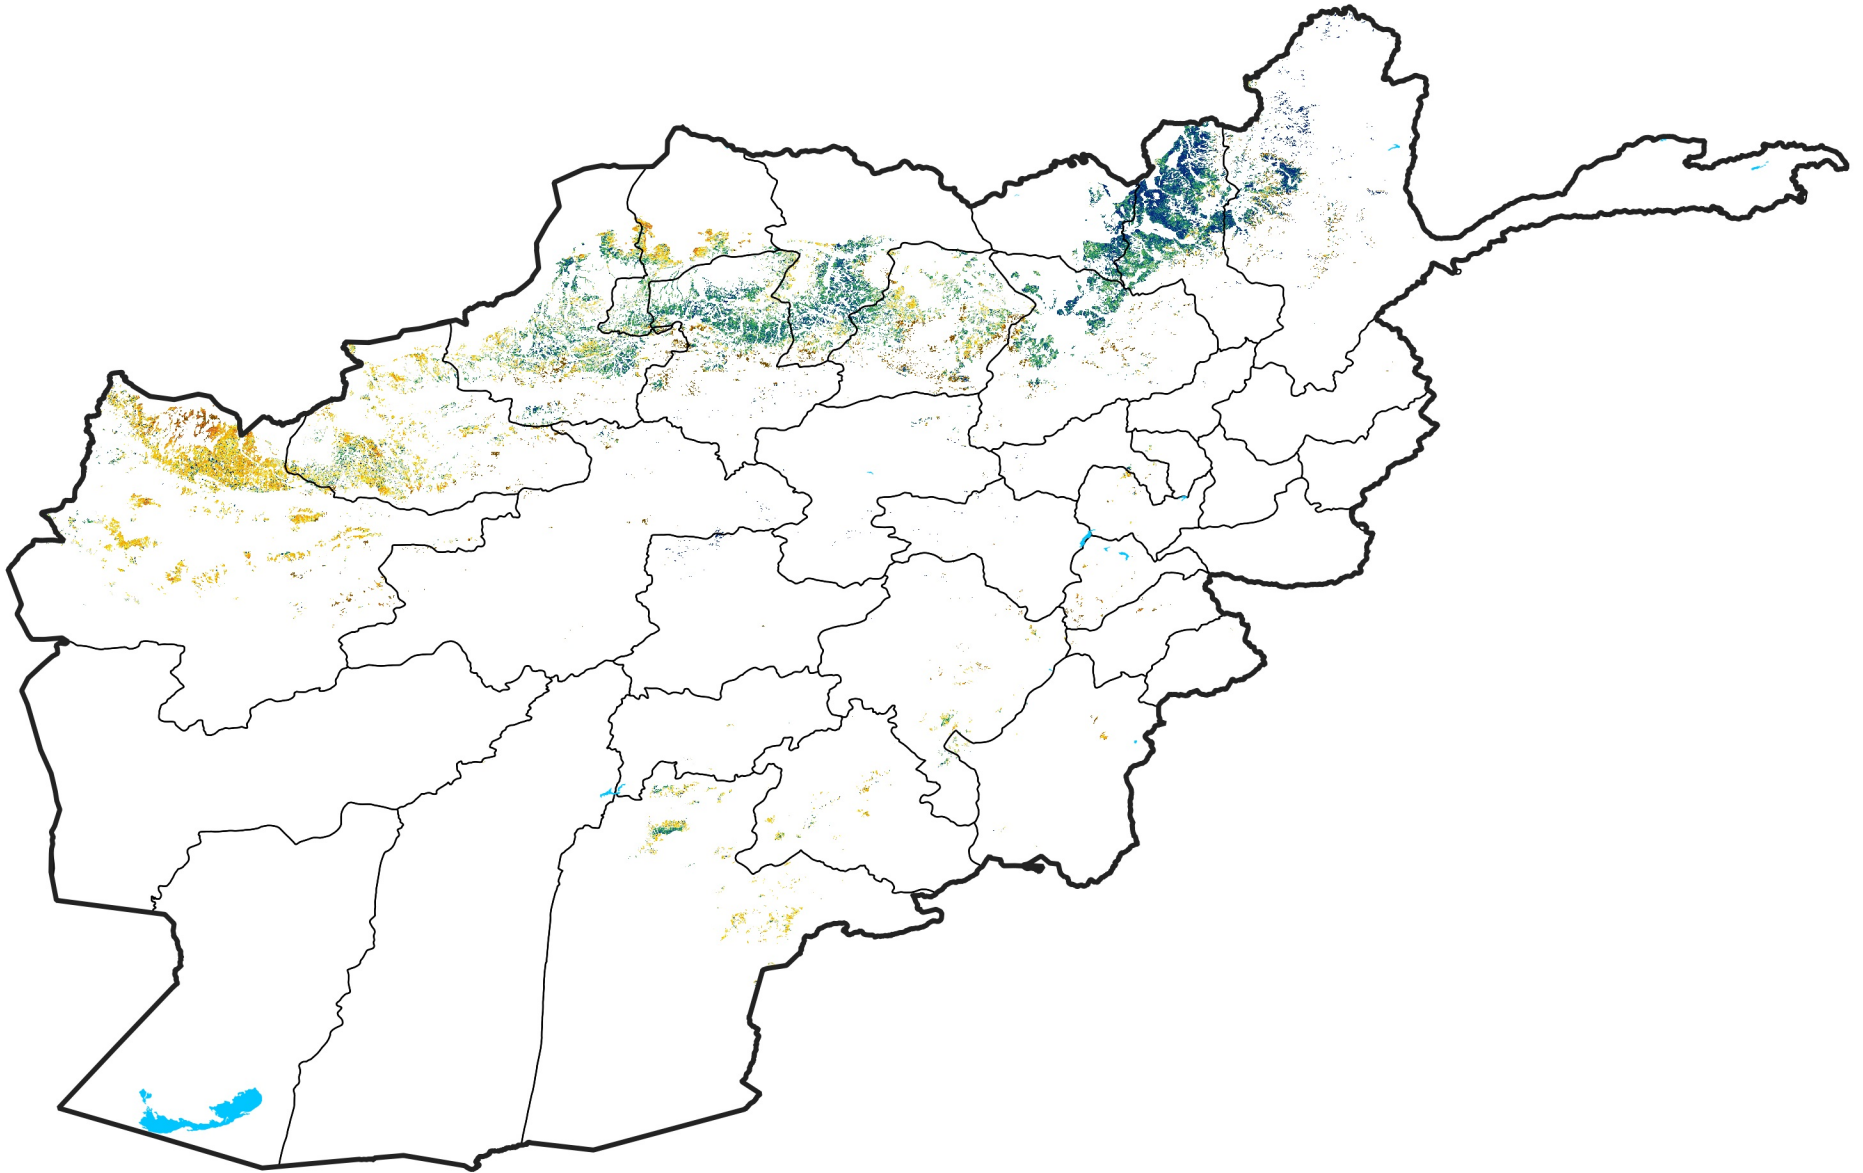

Afghanistan Rainfed Agricultural Areas

Percent of Mean NDVI

2022 / mean (2003 - 2022)

Period 04 / February 01 - 10, 2022

Percent of Normal