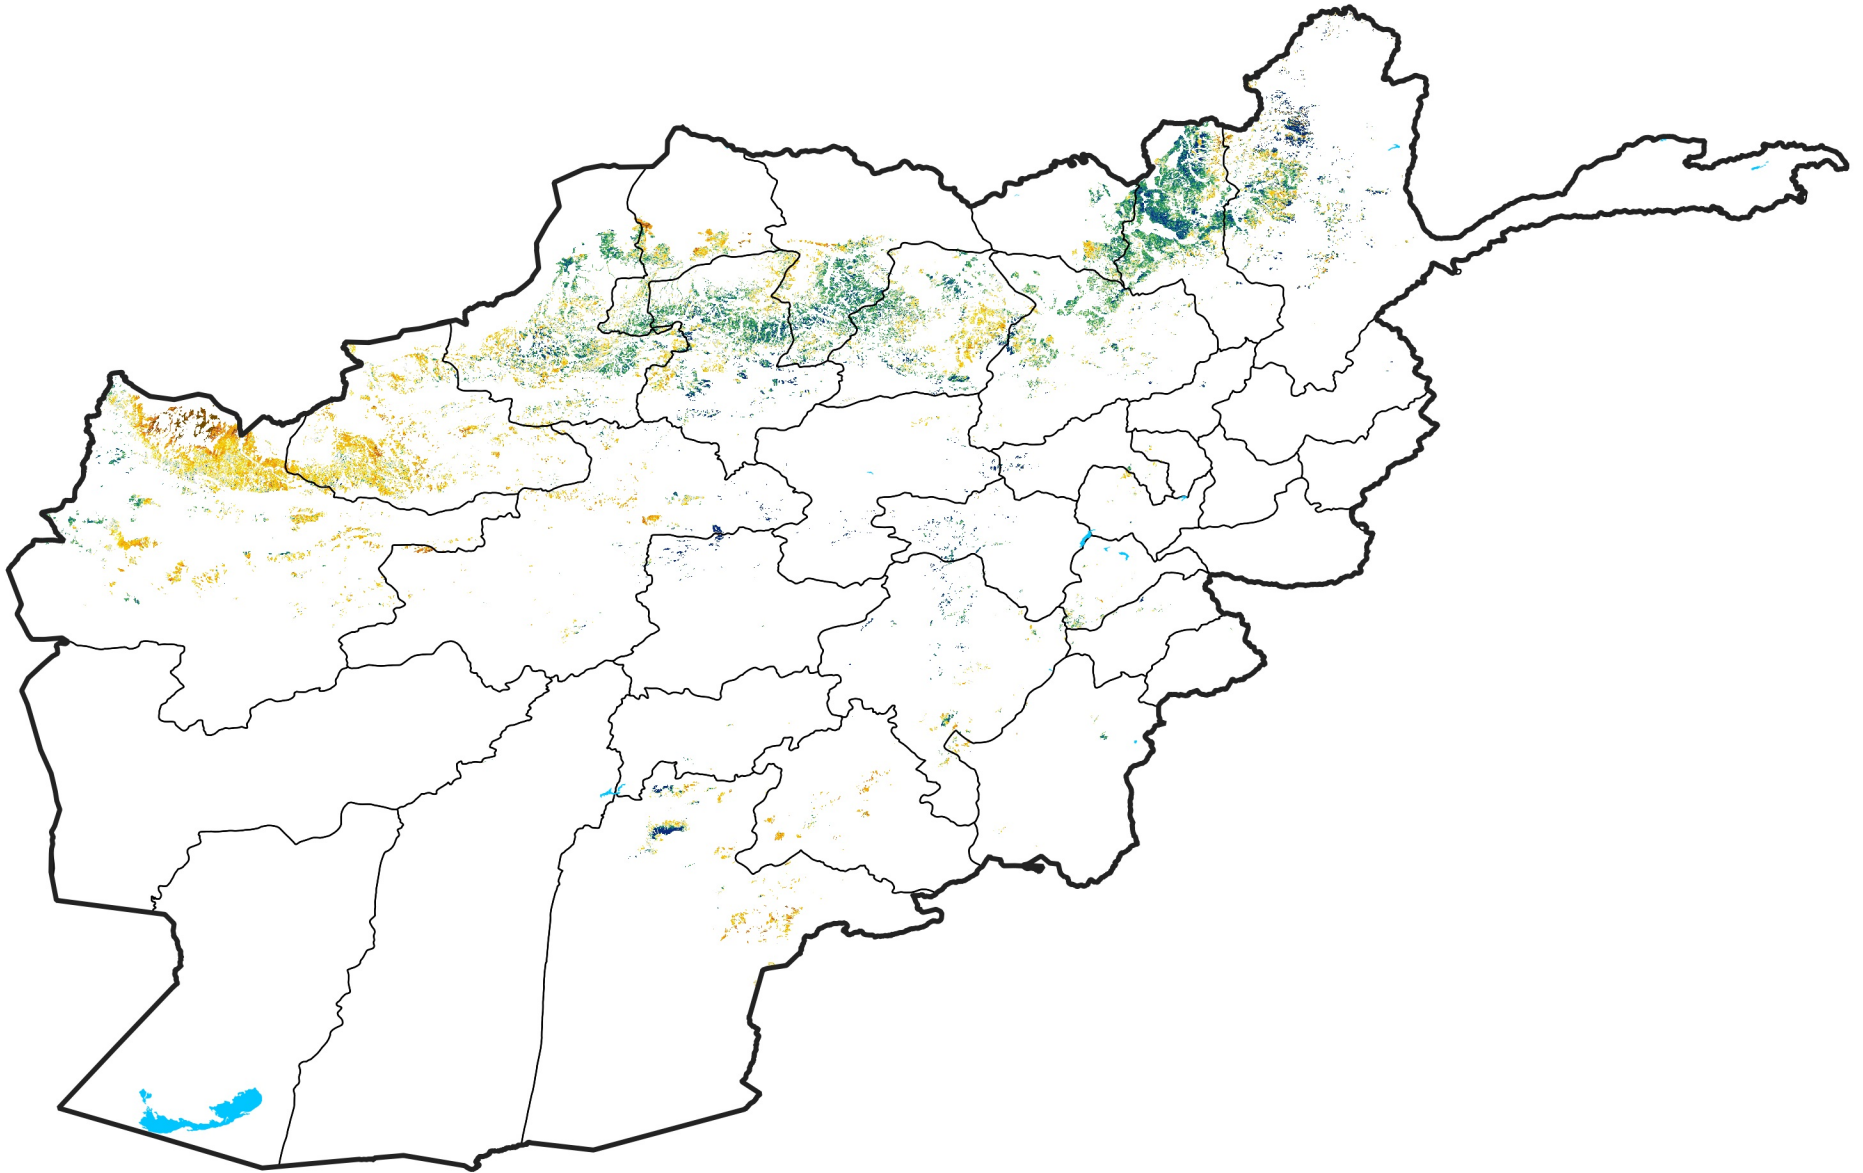

Afghanistan Rainfed Agricultural Areas

Percent of Mean NDVI

2022 / mean (2003 - 2022)

Period 08 / March 11 - 20, 2022

Percent of Normal