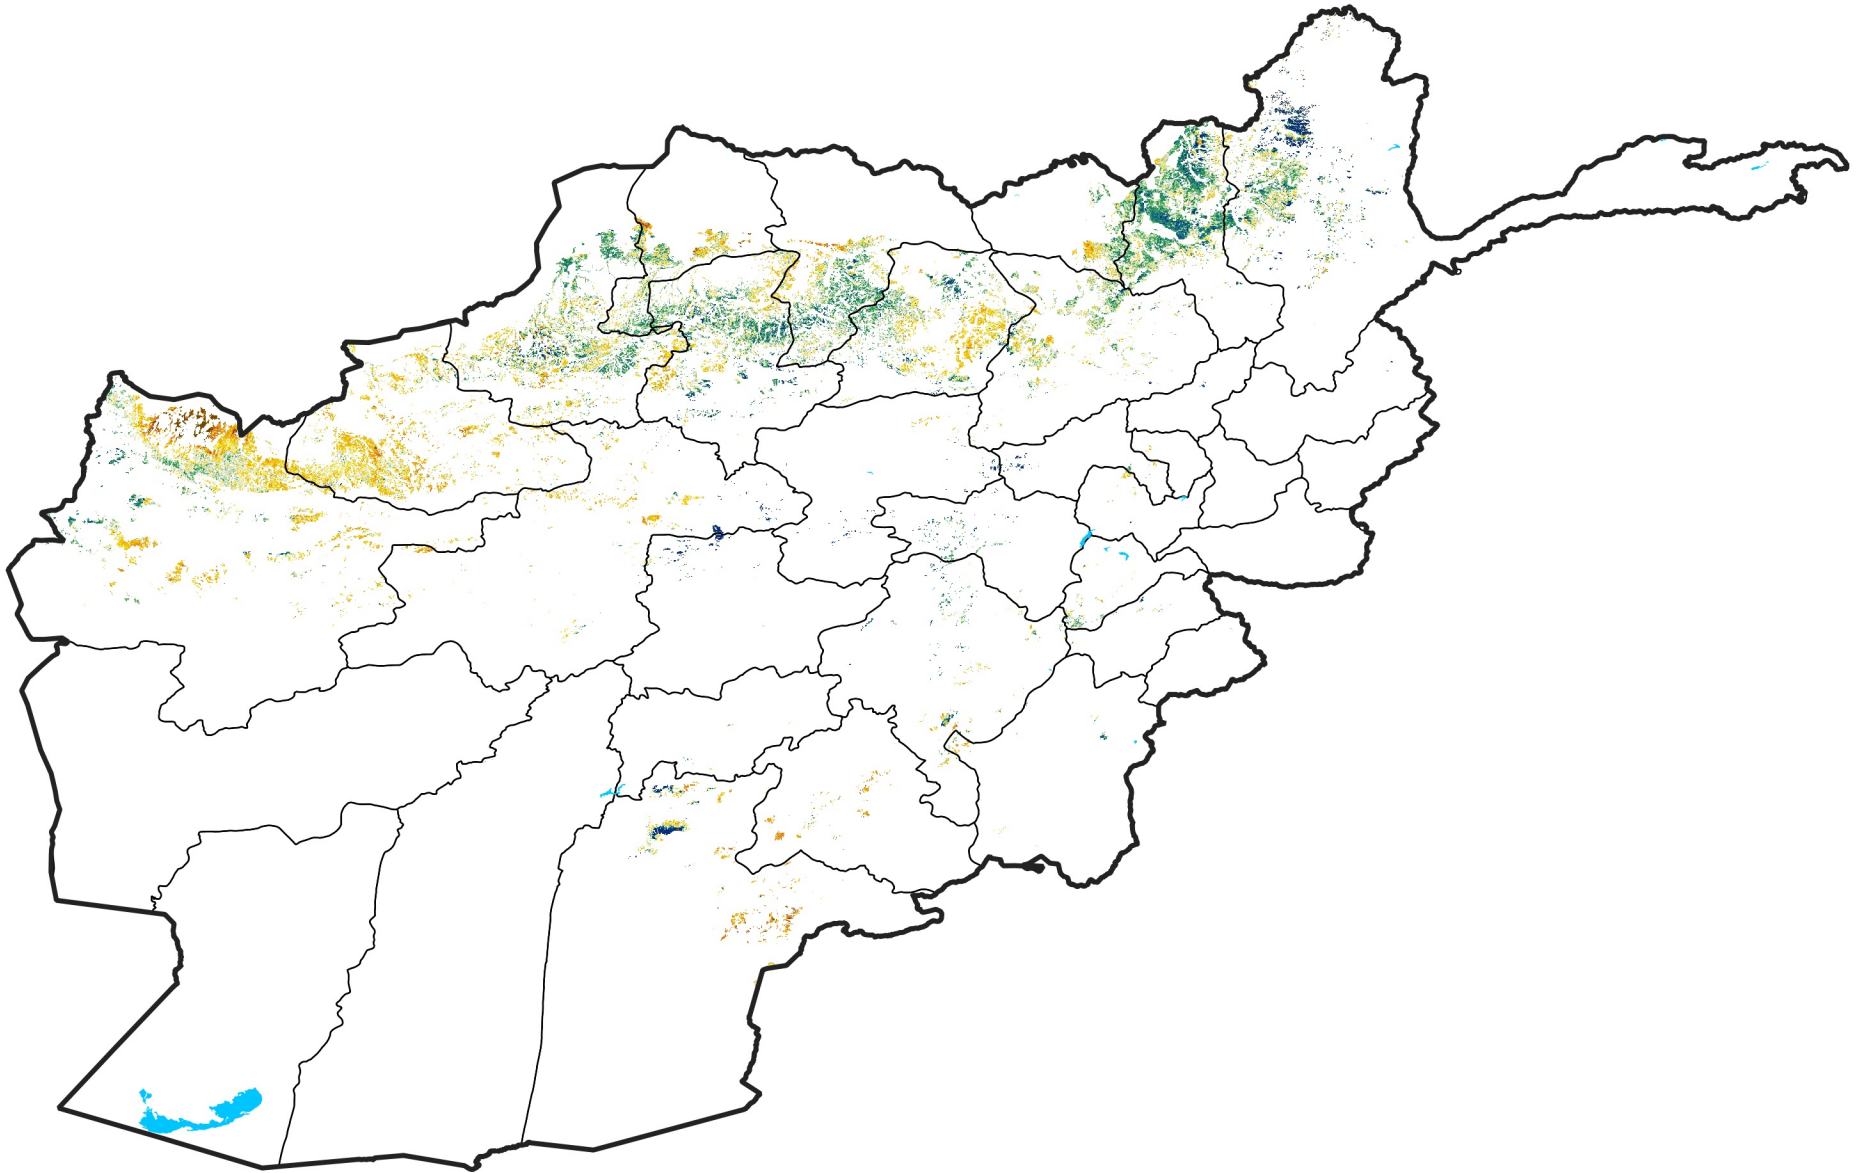

Afghanistan Rainfed Agricultural Areas

Percent of Mean NDVI

2022 / mean (2003 - 2022)

Period 09 / March 21 - 31, 2022

Percent of Normal