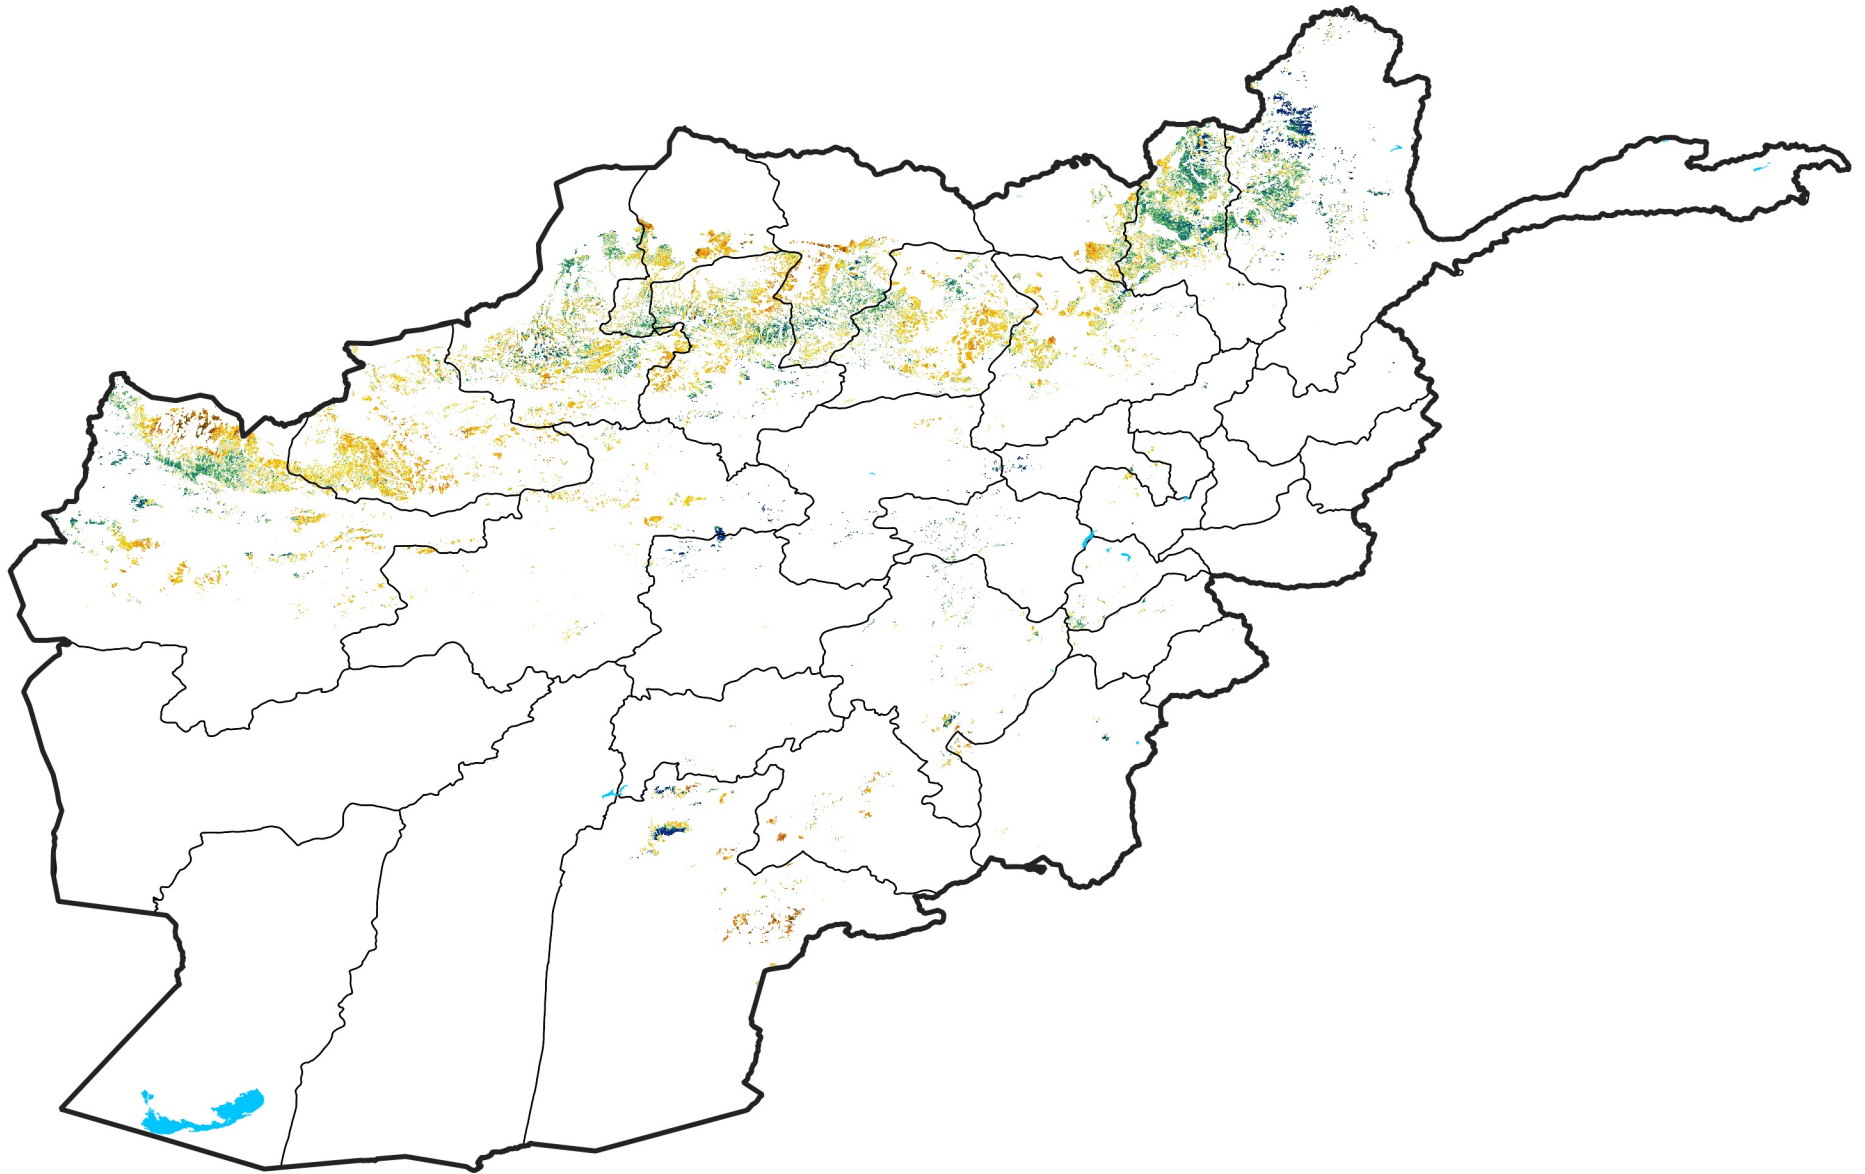

Afghanistan Rainfed Agricultural Areas

Percent of Mean NDVI

2022 / mean (2003 - 2022)

Period 10 / April 01 - 10, 2022

Percent of Normal