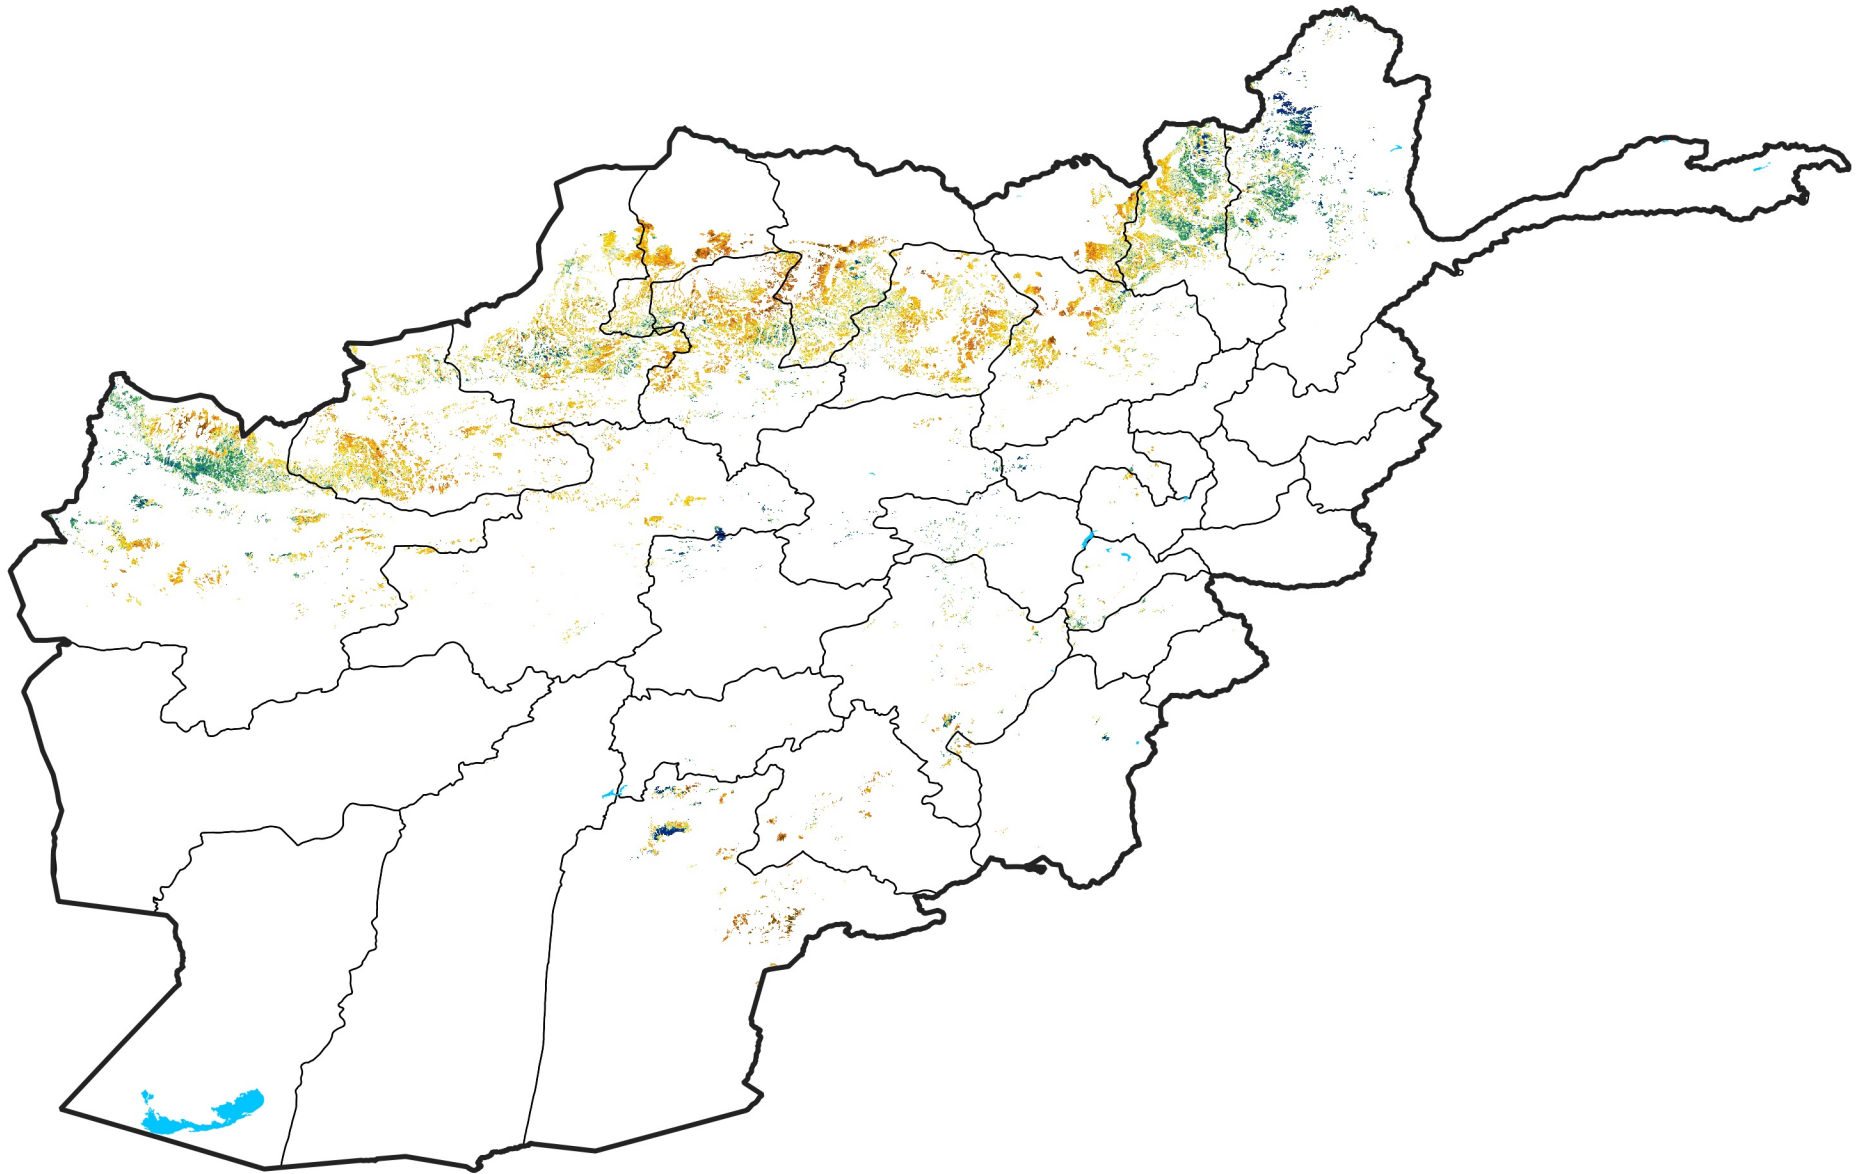

Afghanistan Rainfed Agricultural Areas

Percent of Mean NDVI

2022 / mean (2003 - 2022)

Period 11 / April 11 - 20, 2022

Percent of Normal