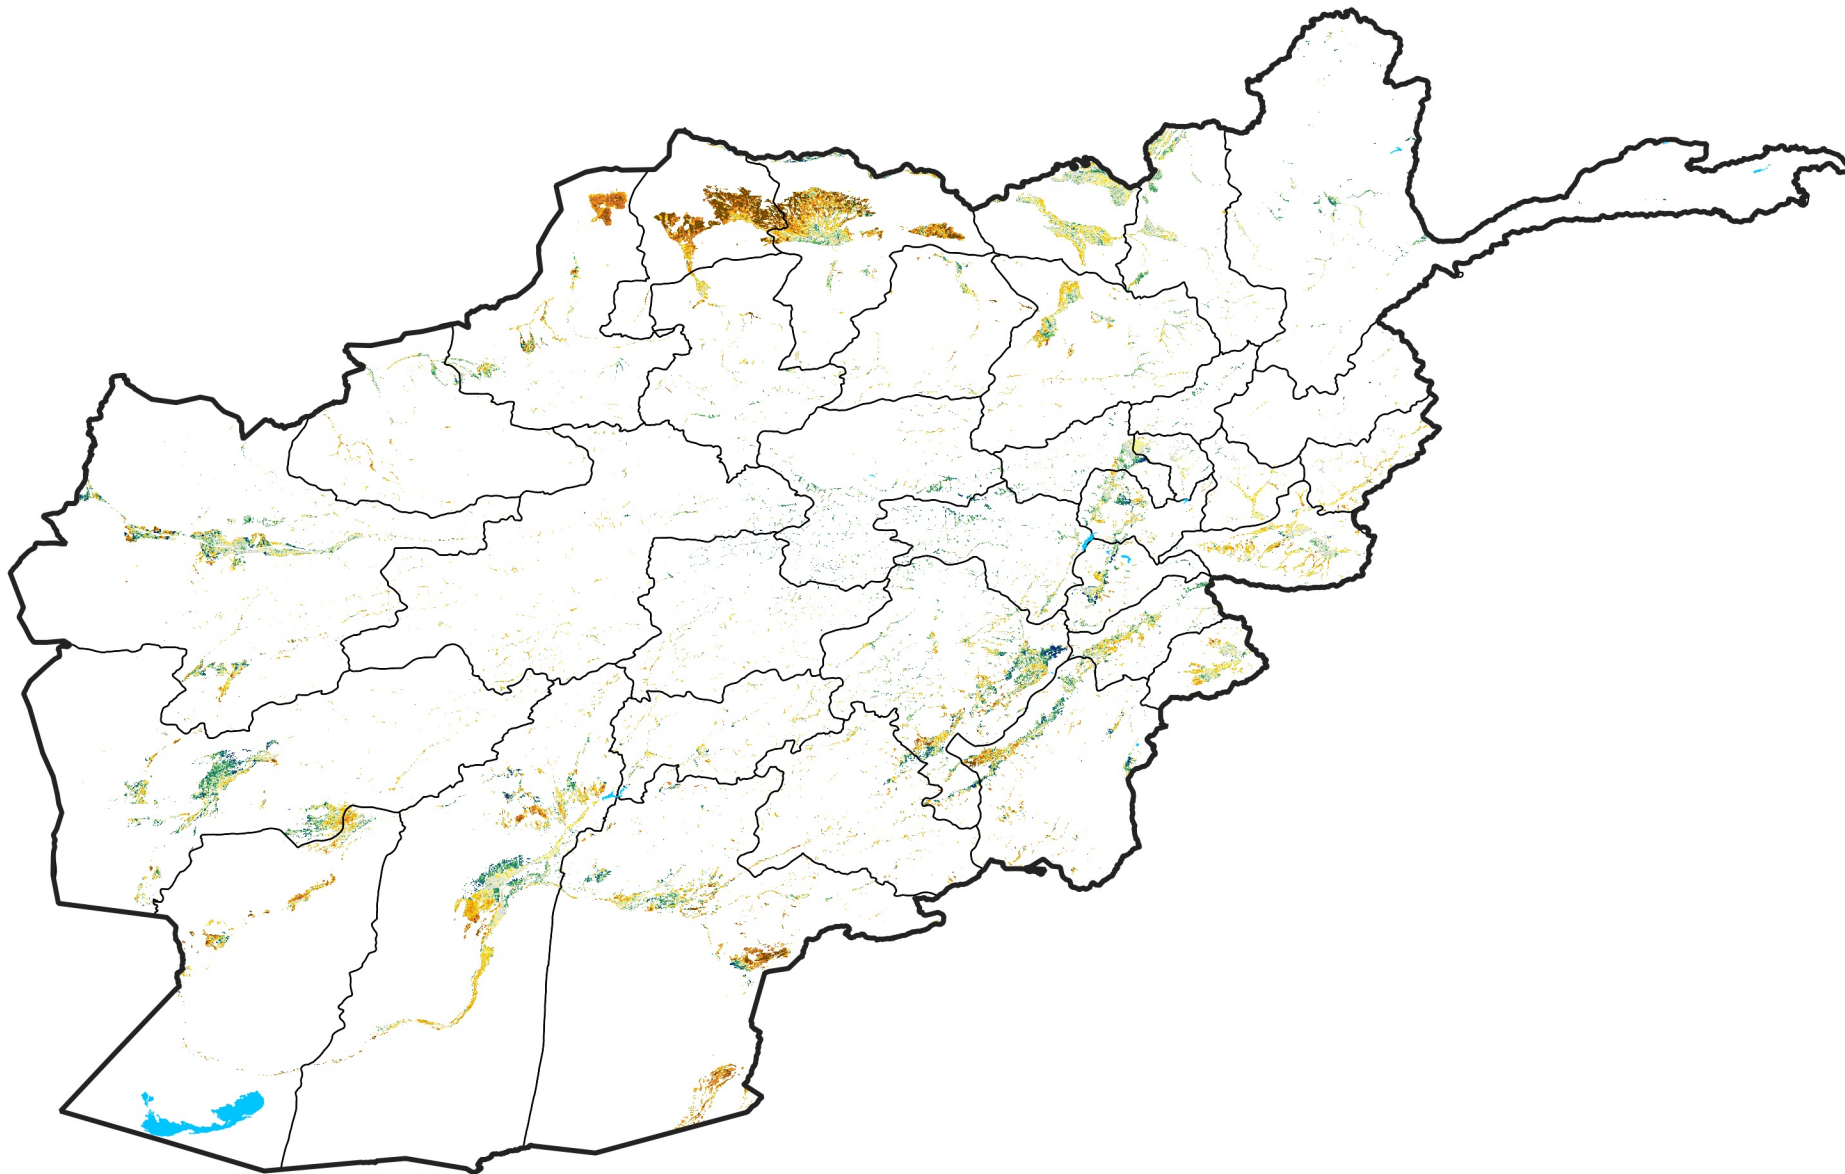

Afghanistan Irrigated Agricultural Areas

Percent of Mean NDVI

2022 / mean (2003 - 2022)

Period 12 / April 21 - 30, 2022

Percent of Normal