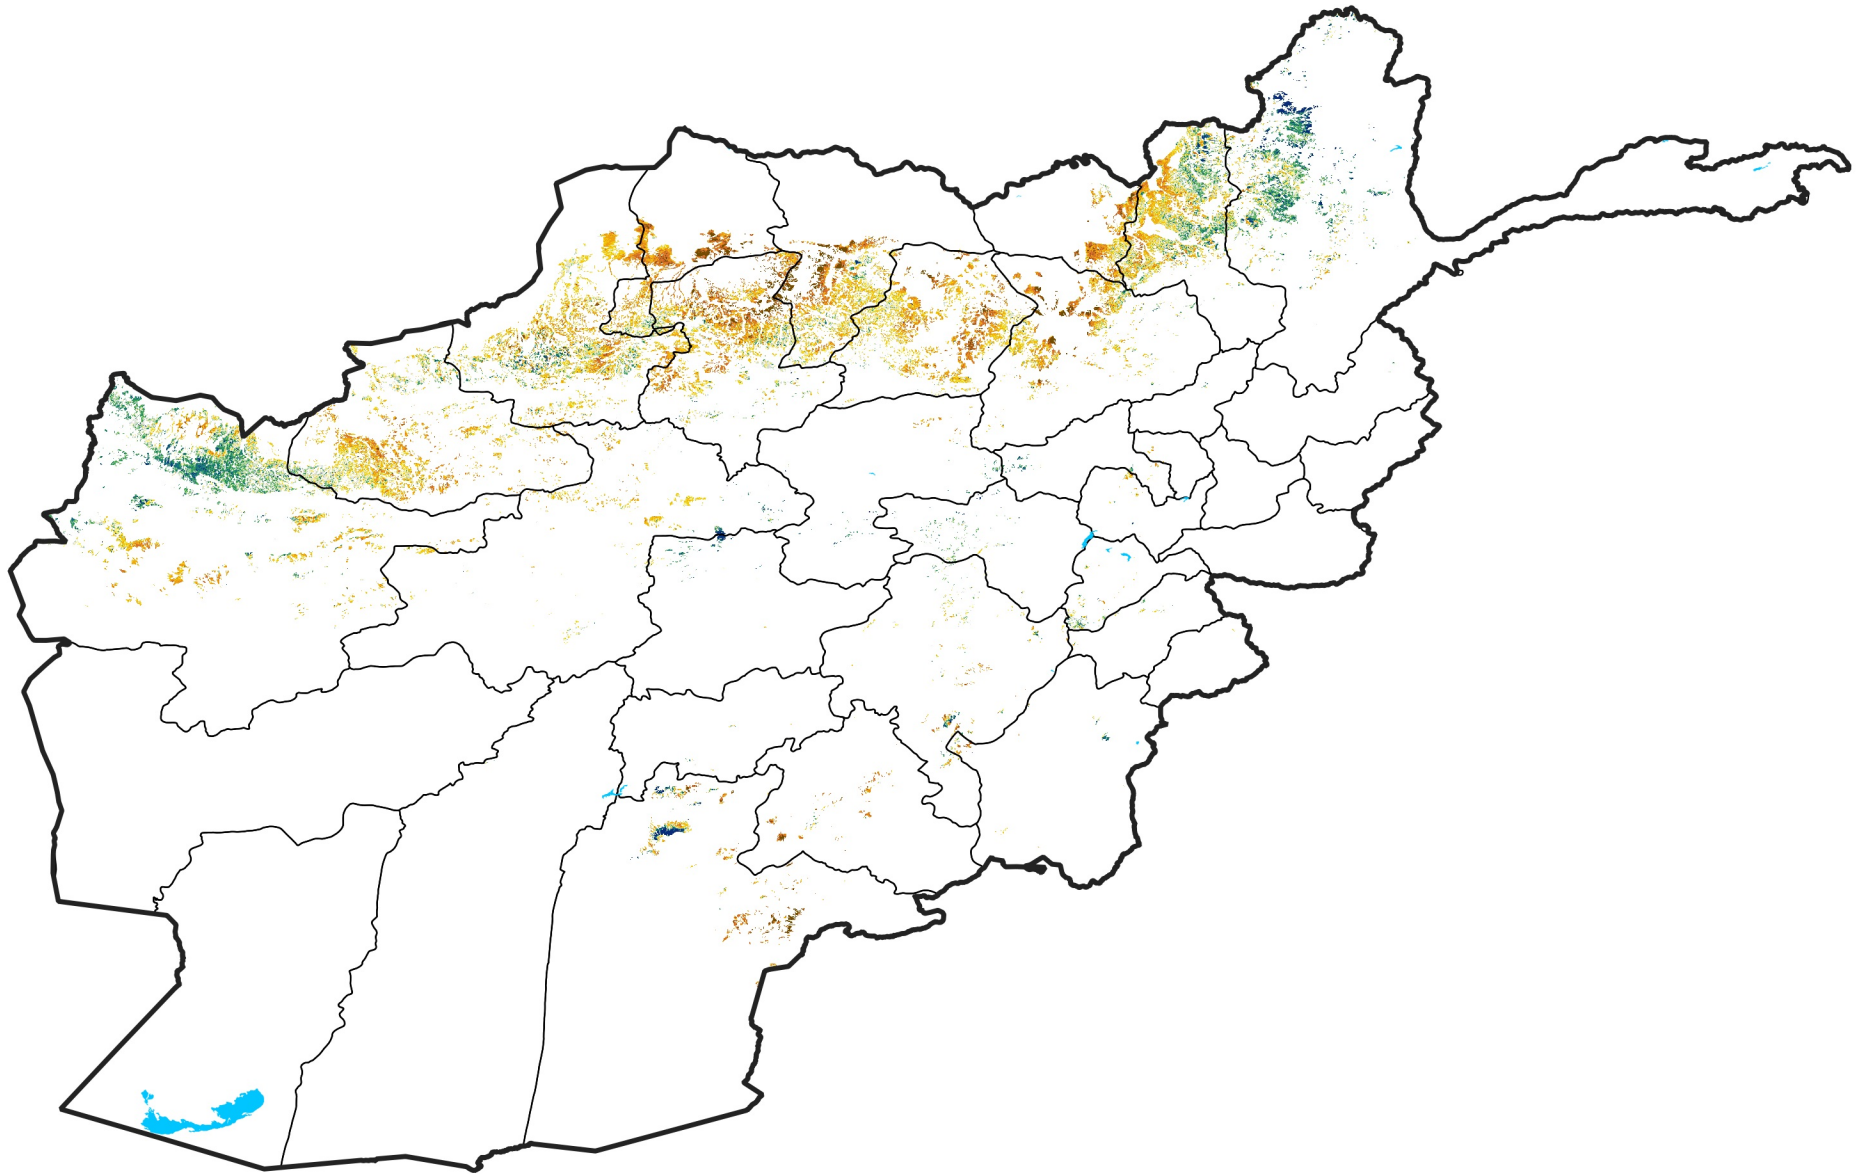

Afghanistan Rainfed Agricultural Areas

Percent of Mean NDVI

2022 / mean (2003 - 2022)

Period 12 / April 21 - 30, 2022

Percent of Normal