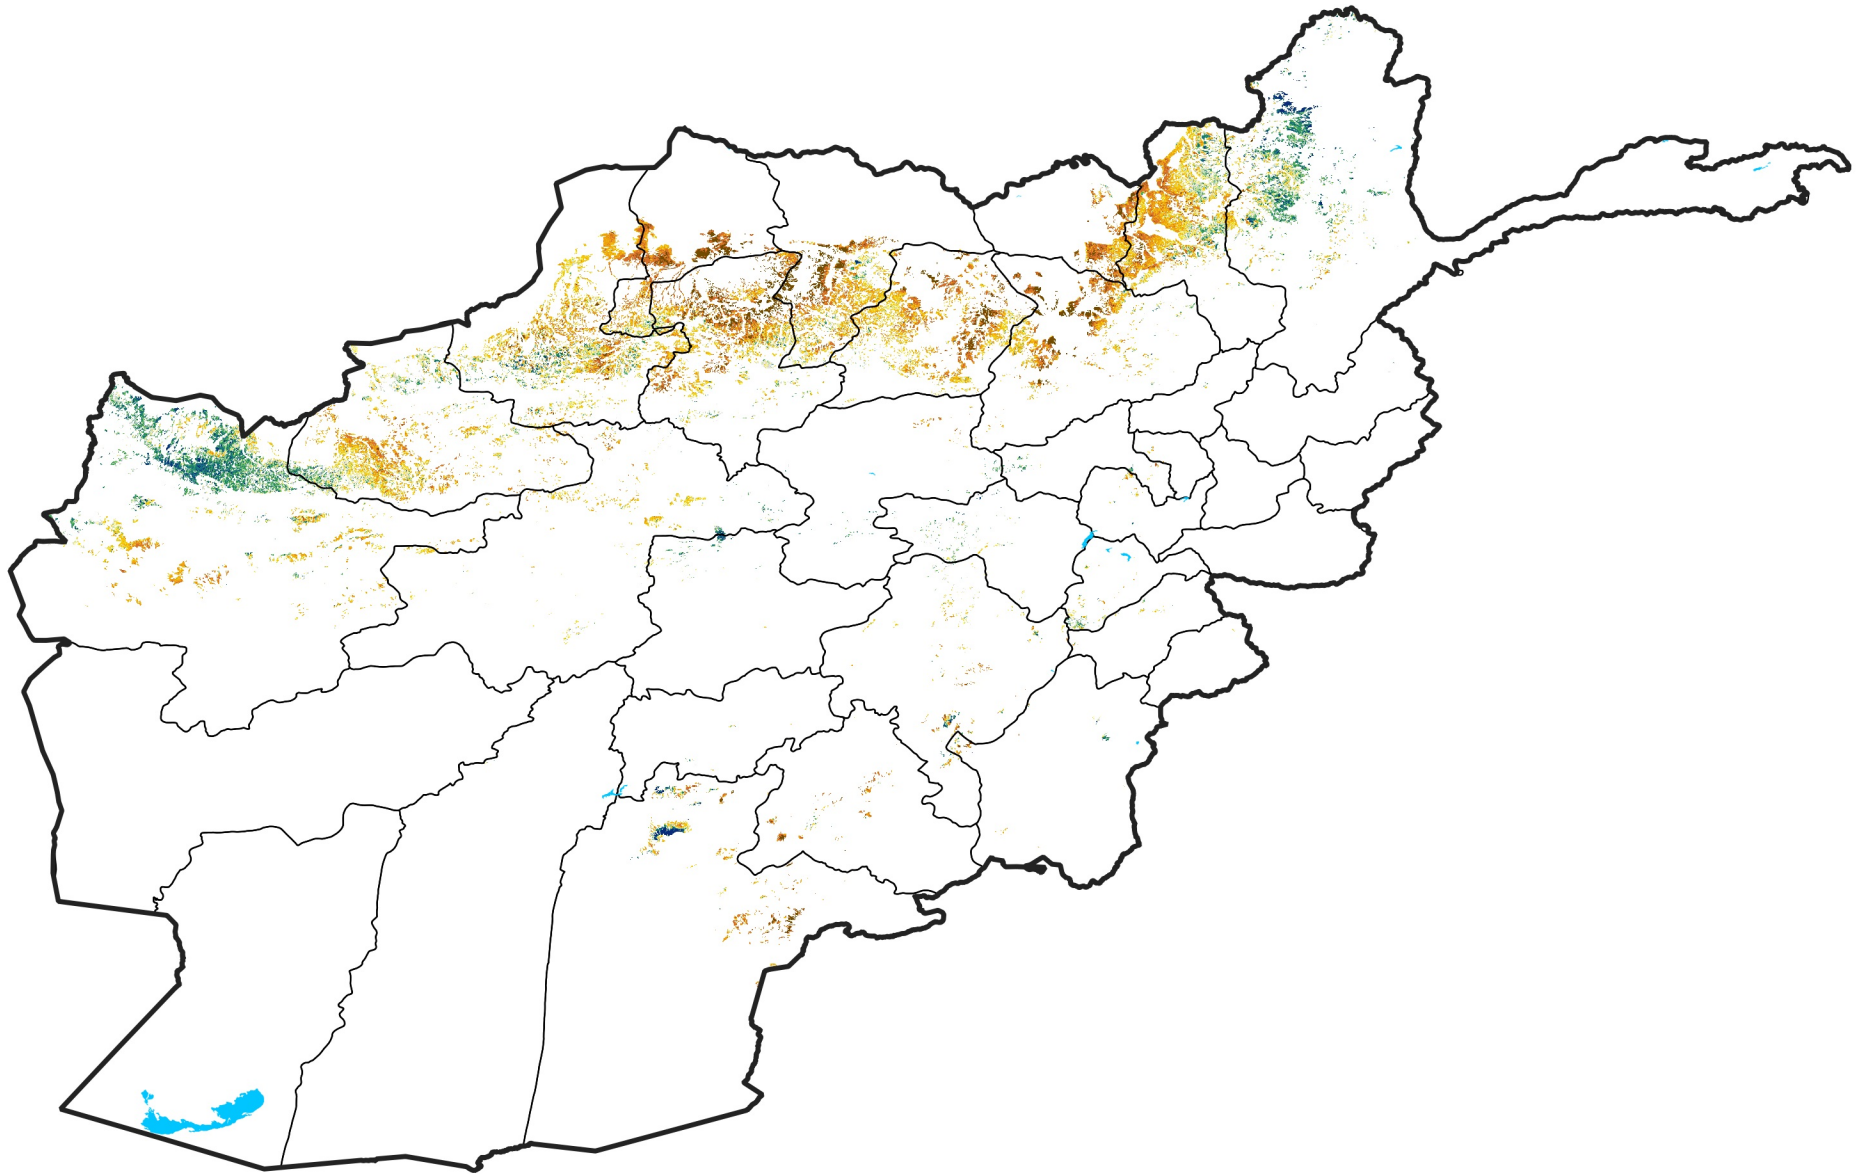

Afghanistan Rainfed Agricultural Areas

Percent of Mean NDVI

2022 / mean (2003 - 2022)

Period 13 / May 01 - 10, 2022

Percent of Normal