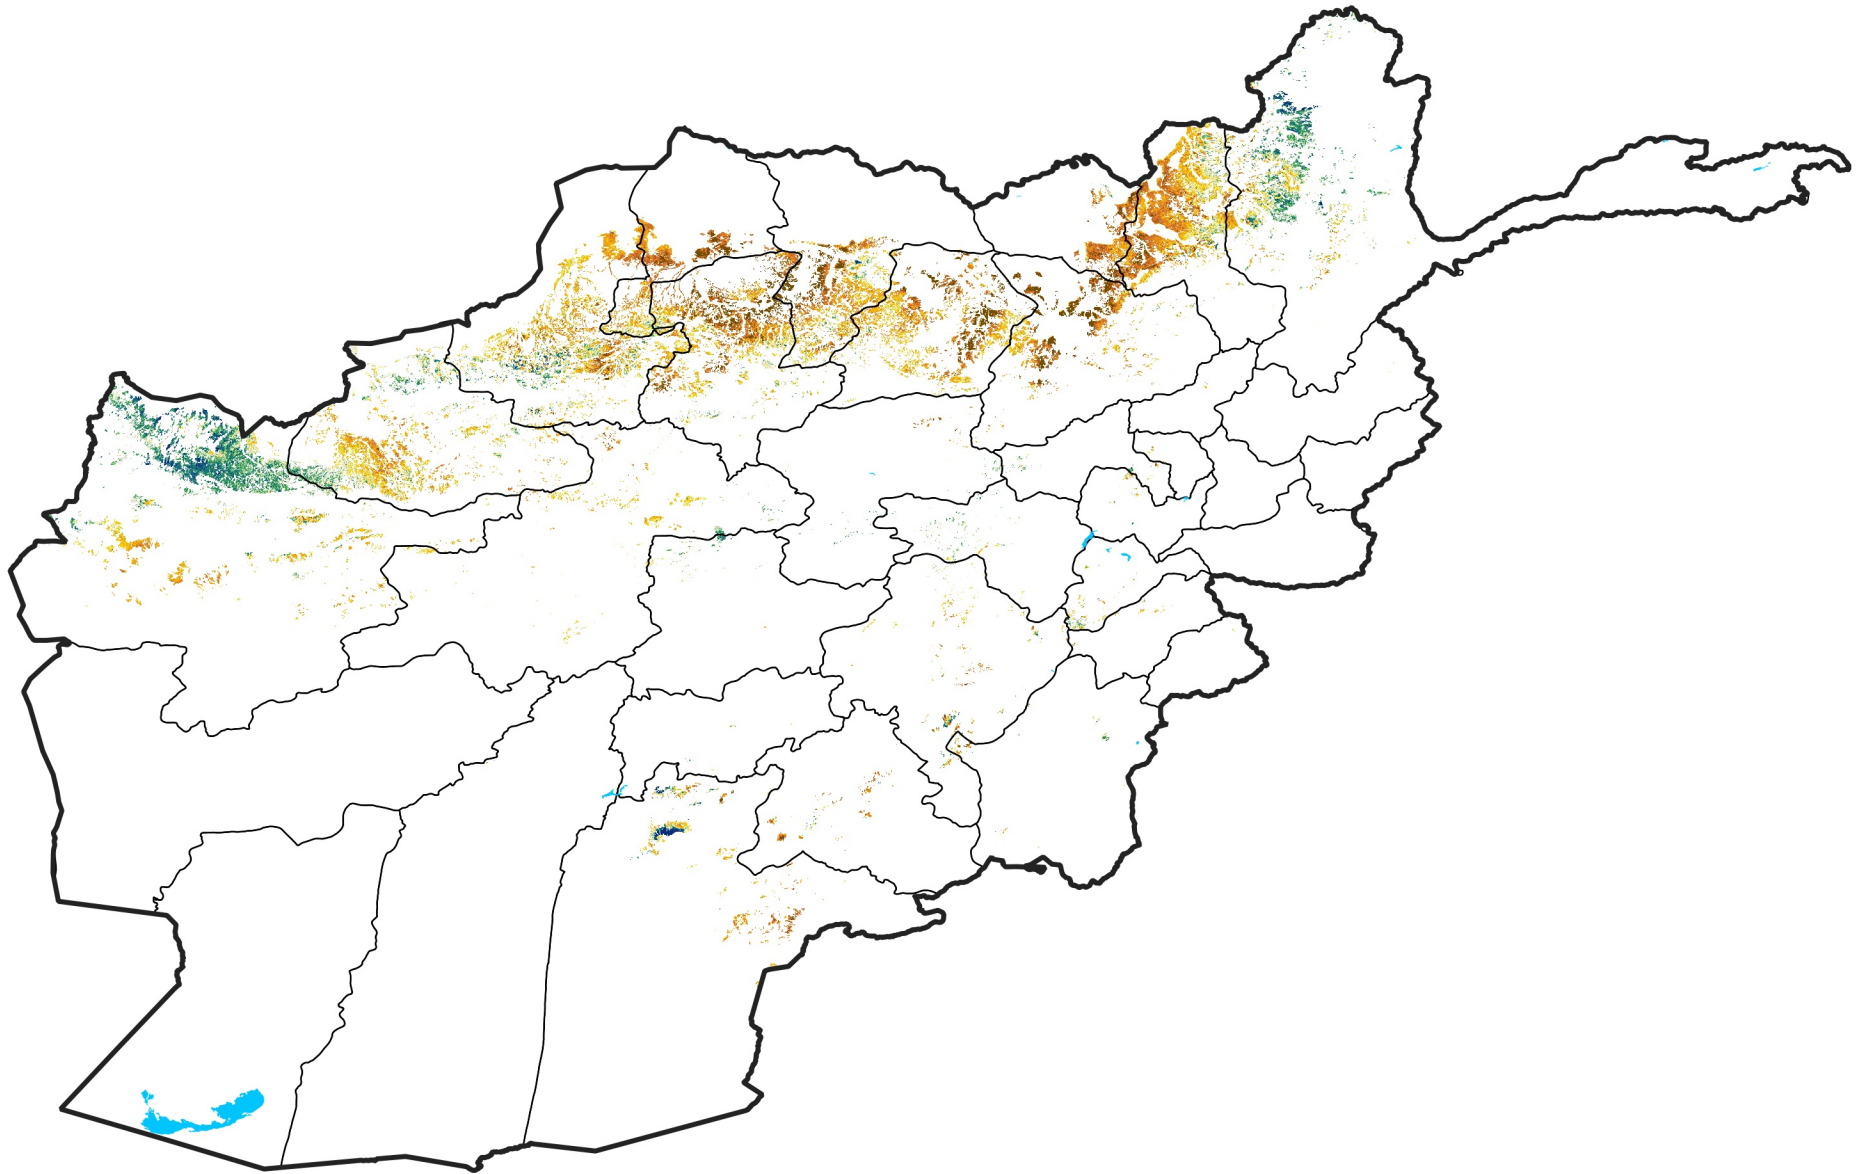

Afghanistan Rainfed Agricultural Areas

Percent of Mean NDVI

2022 / mean (2003 - 2022)

Period 14 / May 11 - 20, 2022

Percent of Normal