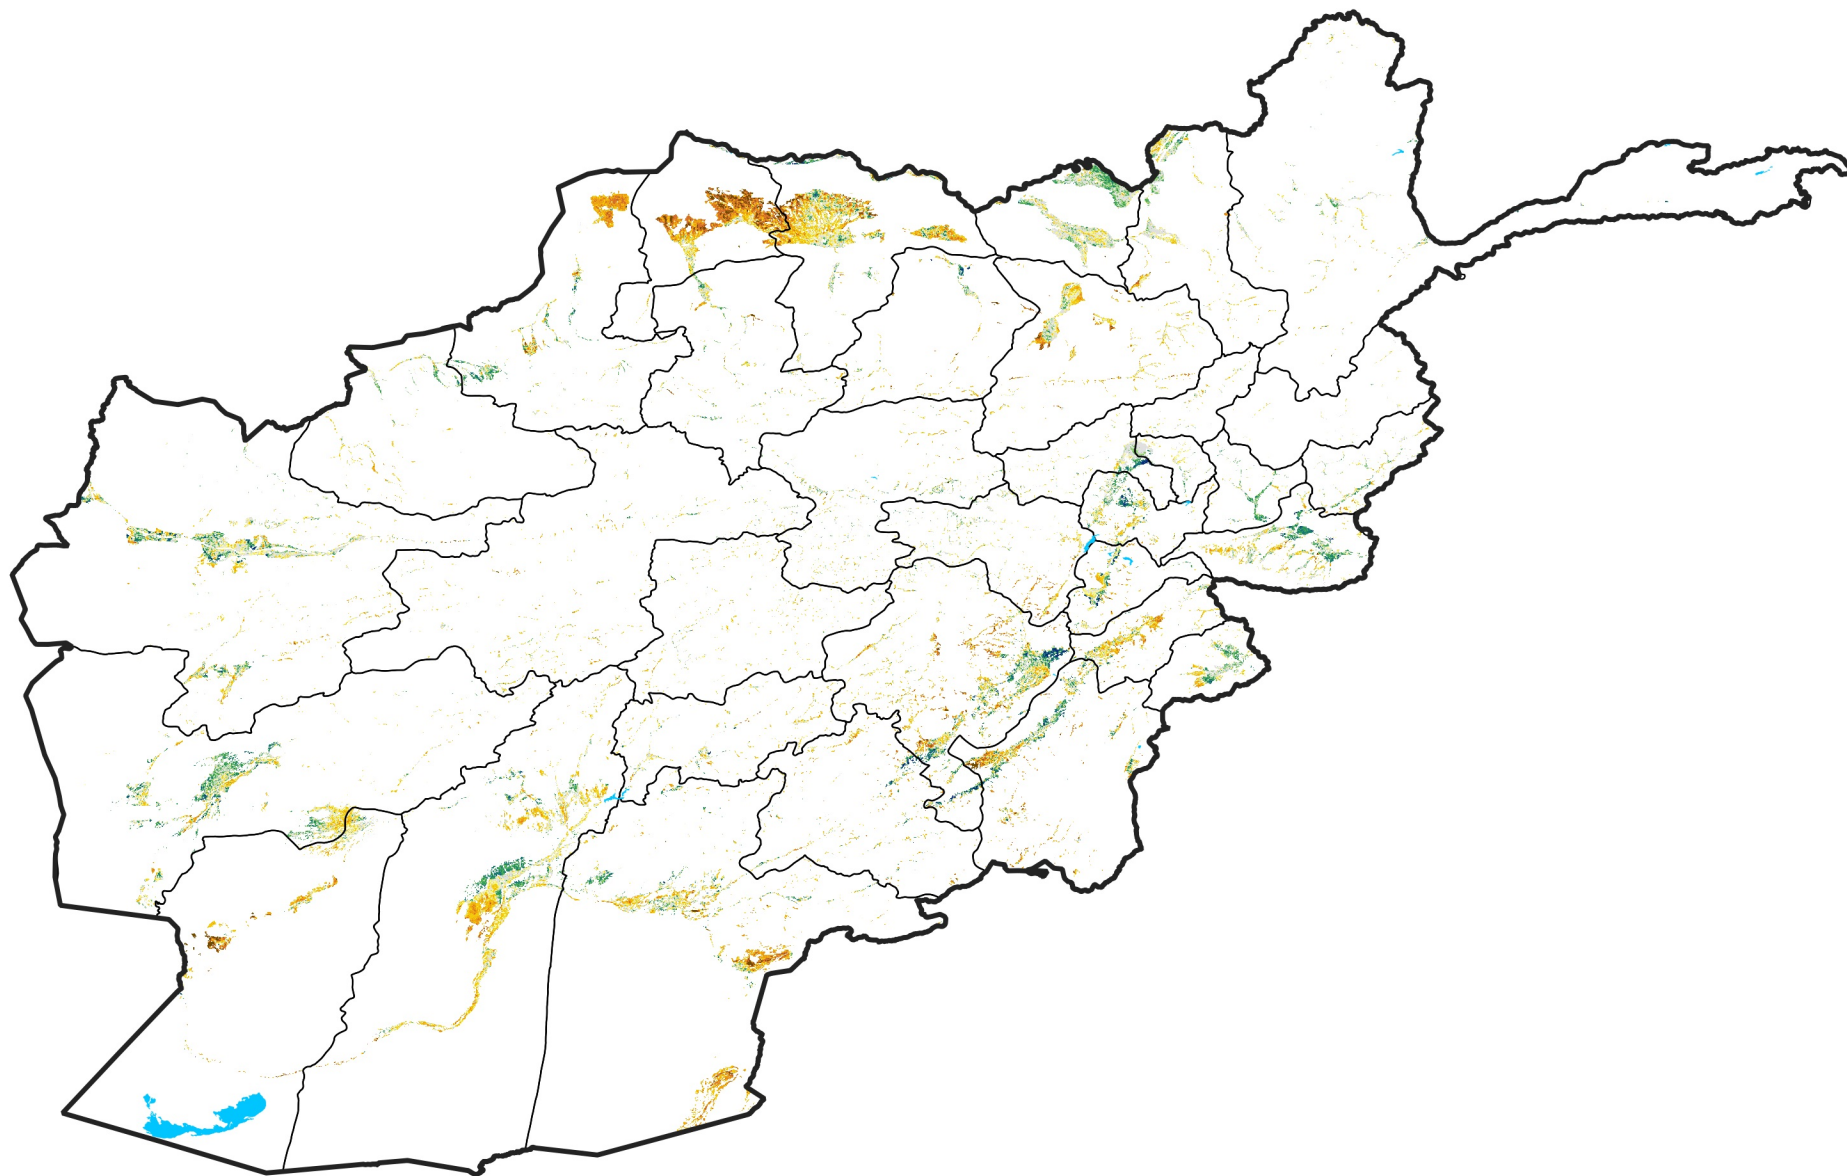

Afghanistan Irrigated Agricultural Areas

Percent of Mean NDVI

2022 / mean (2003 - 2022)

Period 16 / June 01 - 10, 2022

Percent of Normal