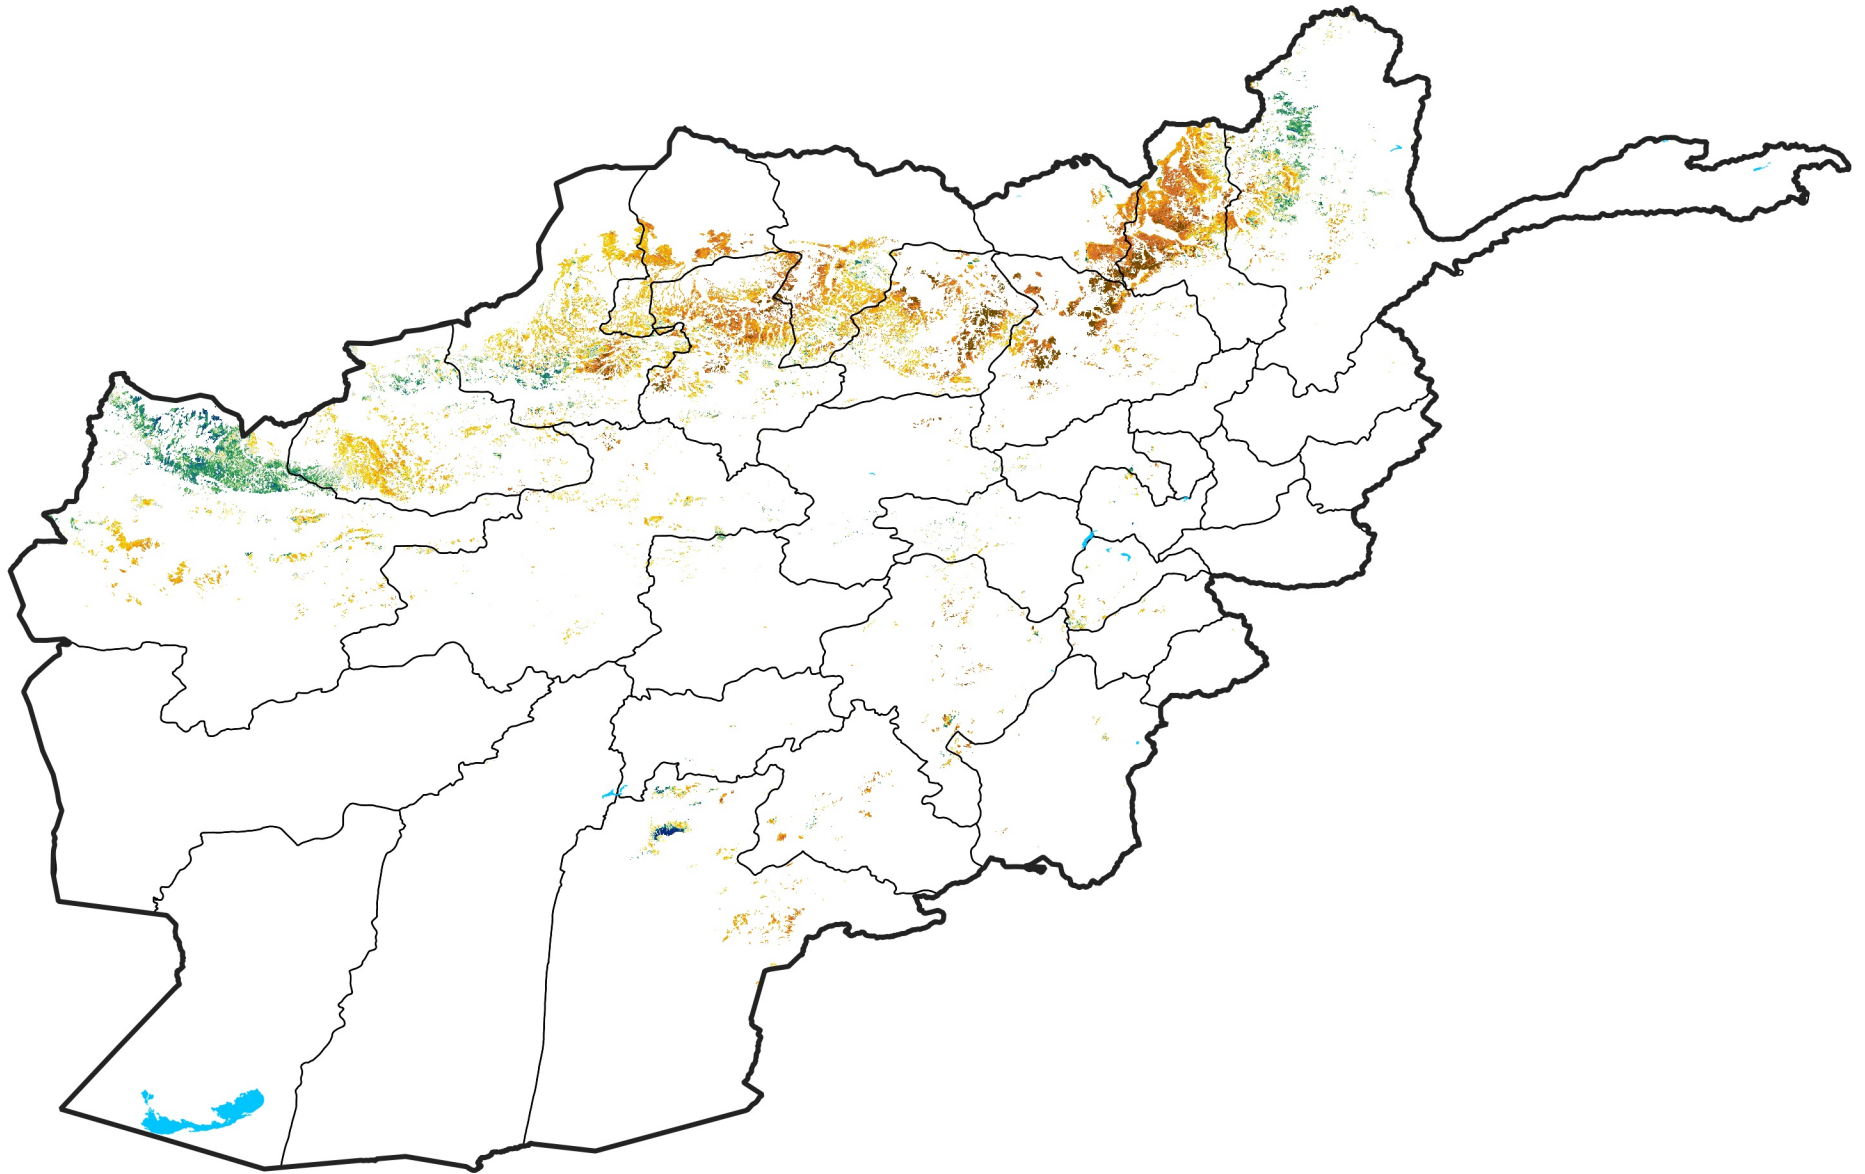

Afghanistan Rainfed Agricultural Areas

Percent of Mean NDVI

2022 / mean (2003 - 2022)

Period 16 / June 01 - 10, 2022

Percent of Normal