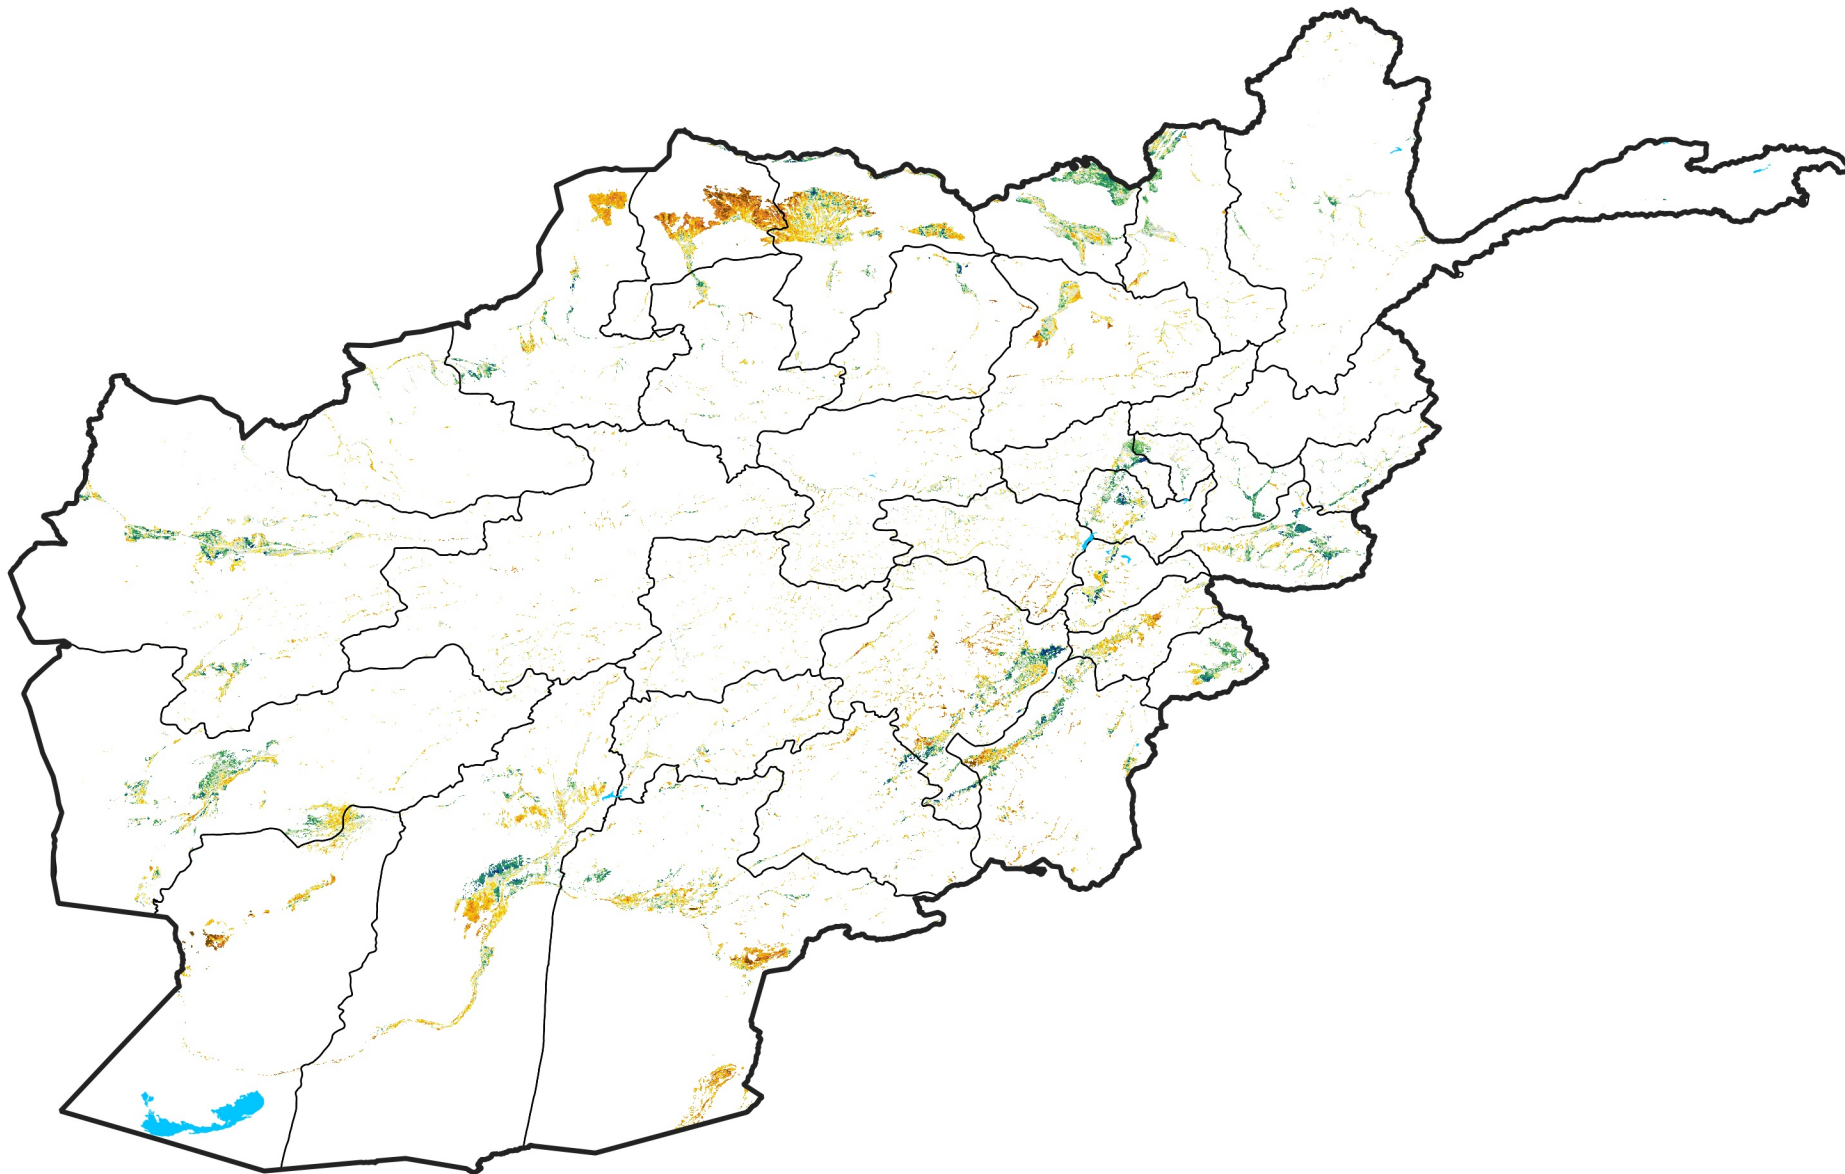

Afghanistan Irrigated Agricultural Areas

Percent of Mean NDVI

2022 / mean (2003 - 2022)

Period 17 / June 11 - 20, 2022

Percent of Normal