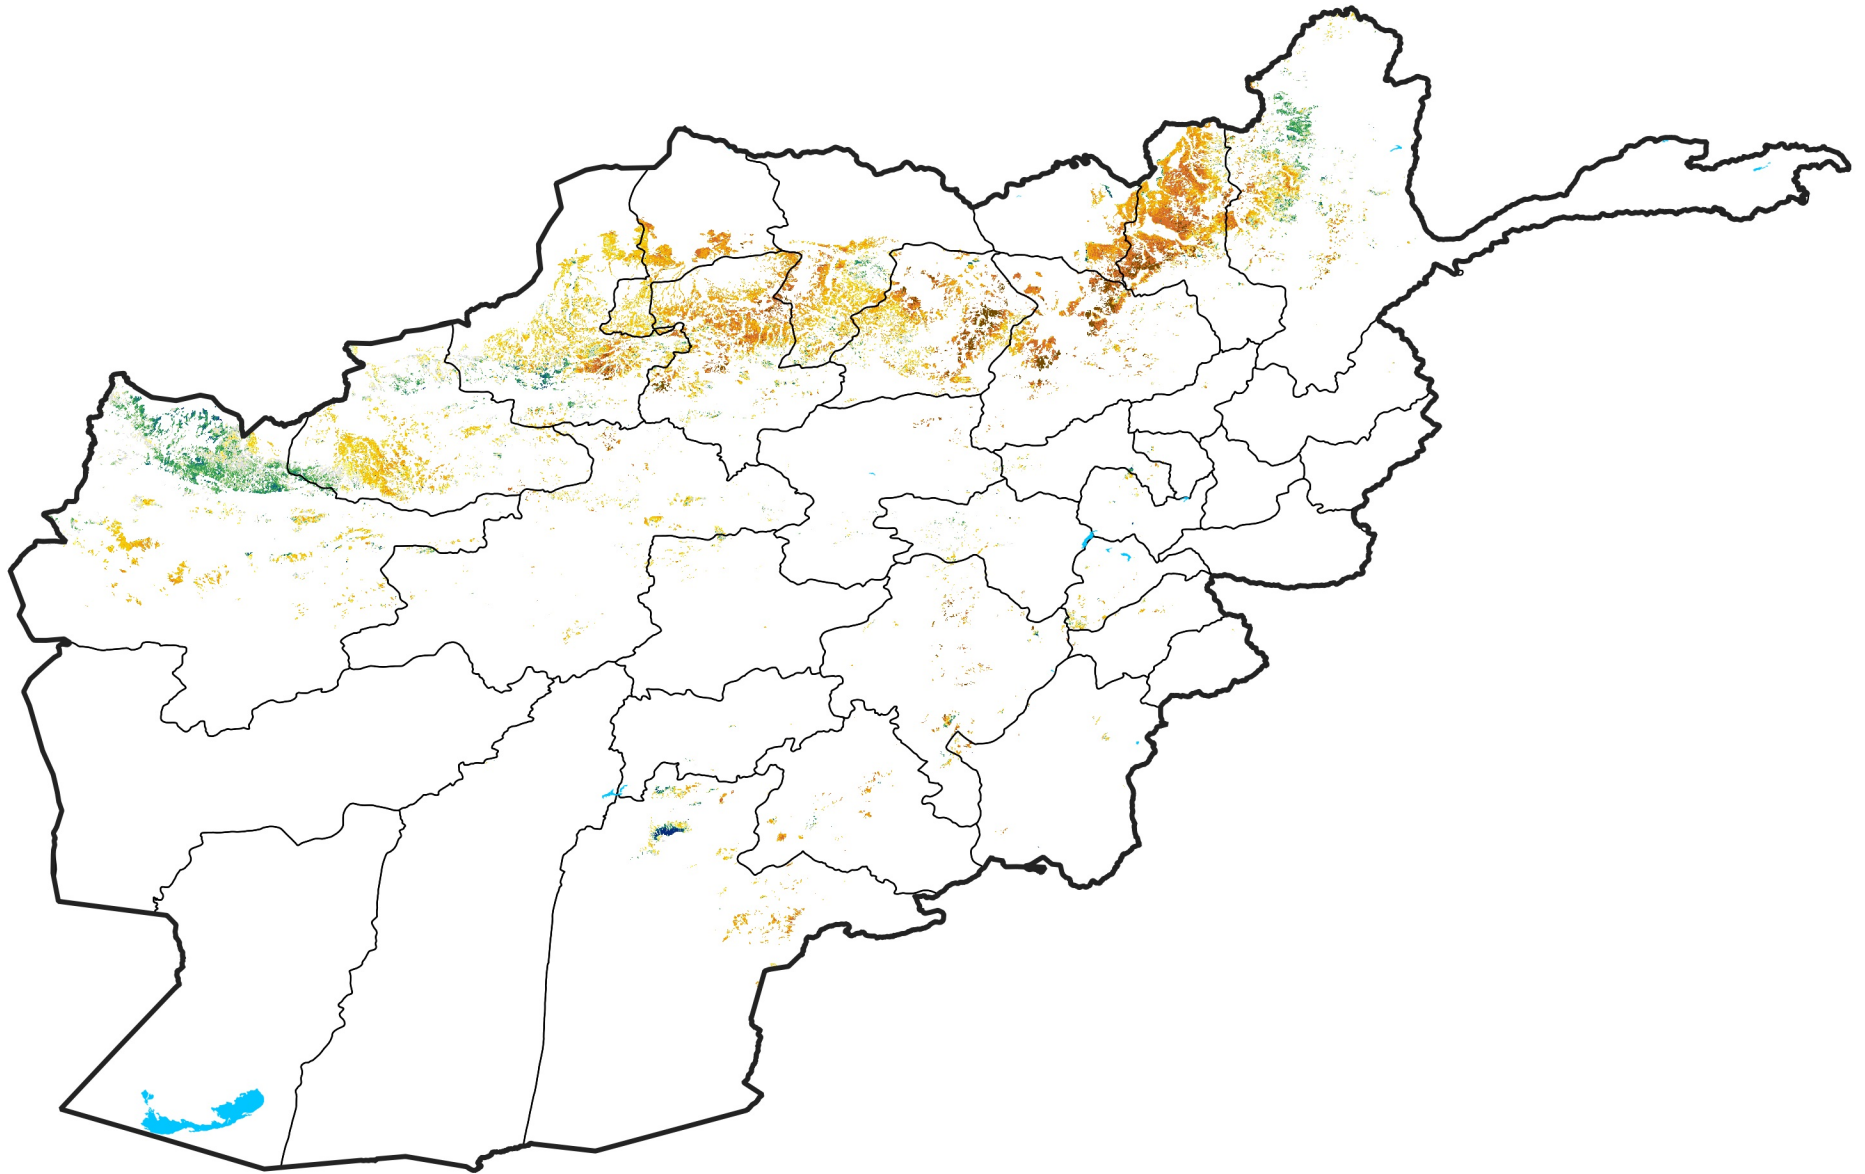

Afghanistan Rainfed Agricultural Areas

Percent of Mean NDVI

2022 / mean (2003 - 2022)

Period 17 / June 11 - 20, 2022

Percent of Normal