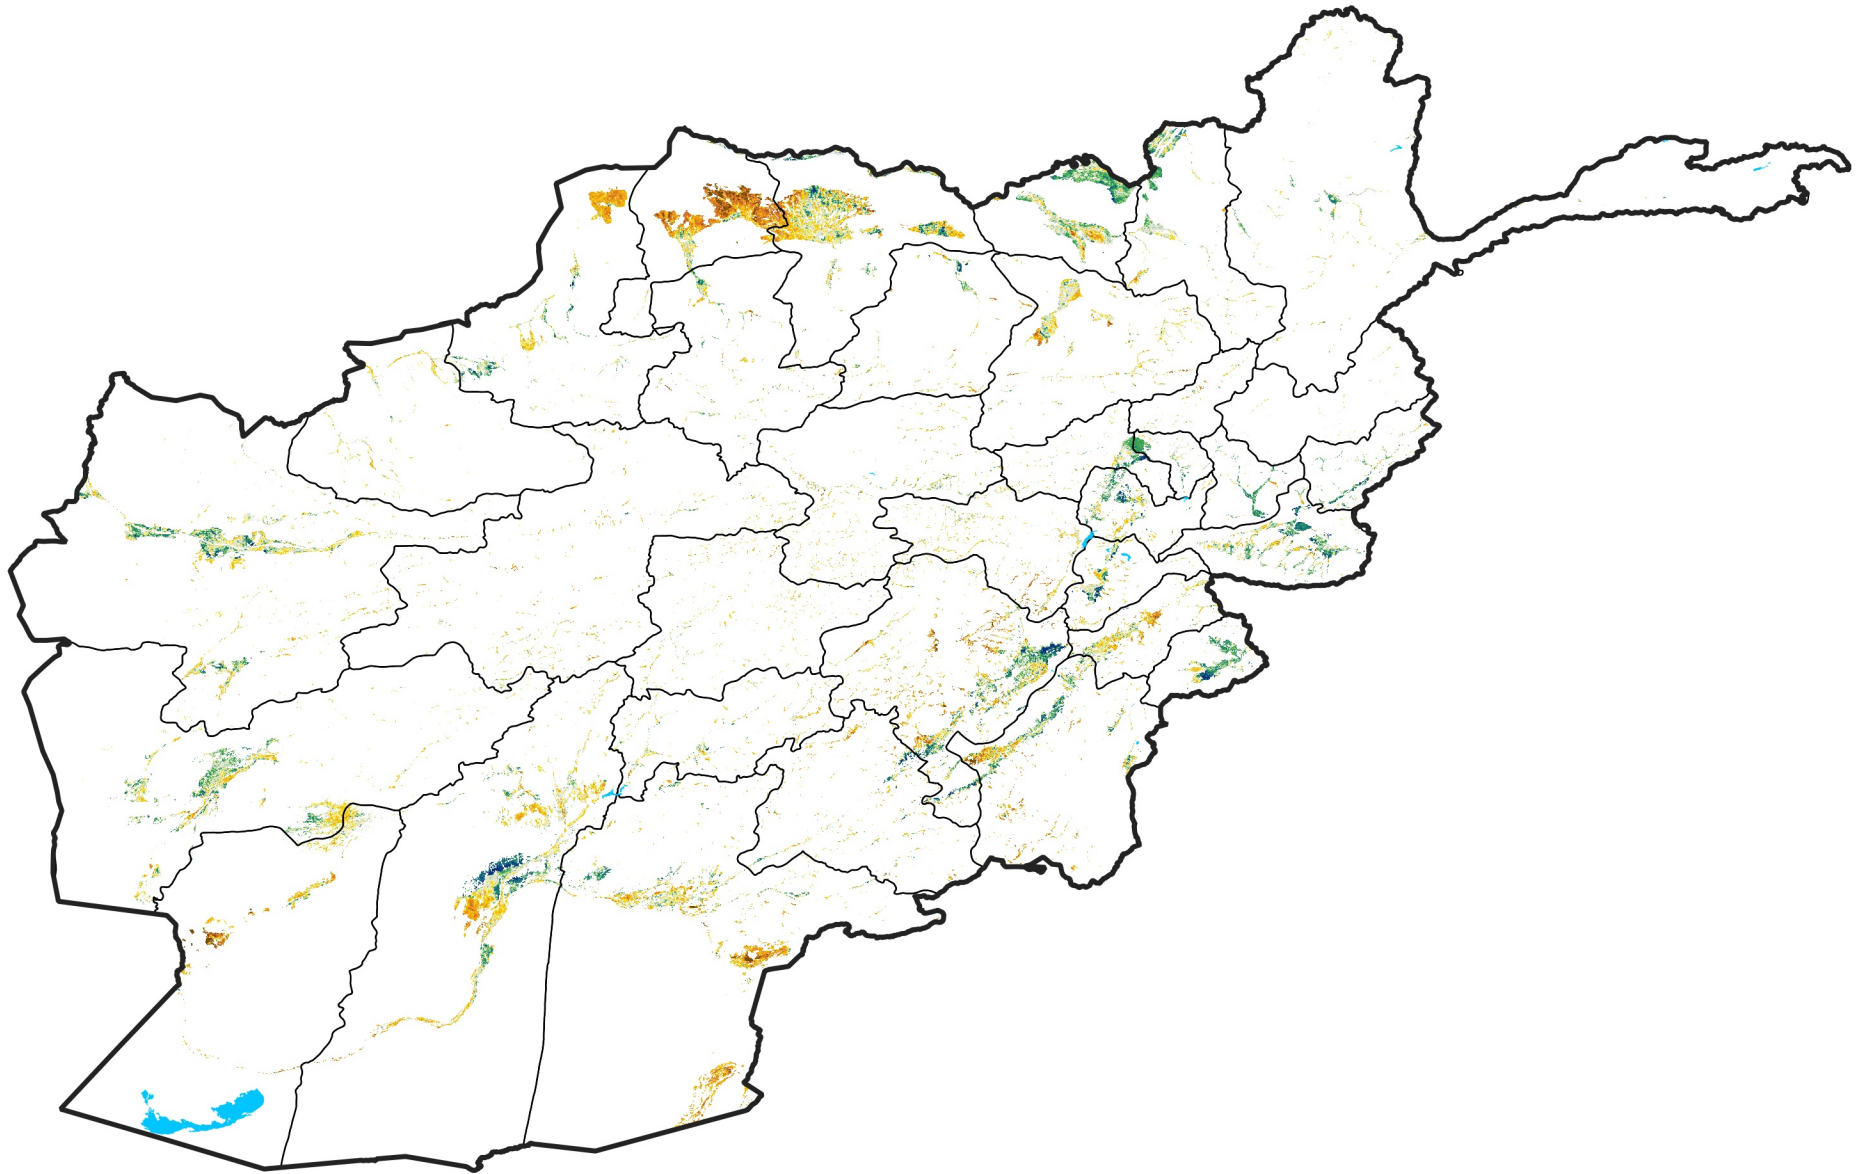

Afghanistan Irrigated Agricultural Areas

Percent of Mean NDVI

2022 / mean (2003 - 2022)

Period 18 / June 21 - 30, 2022

Percent of Normal