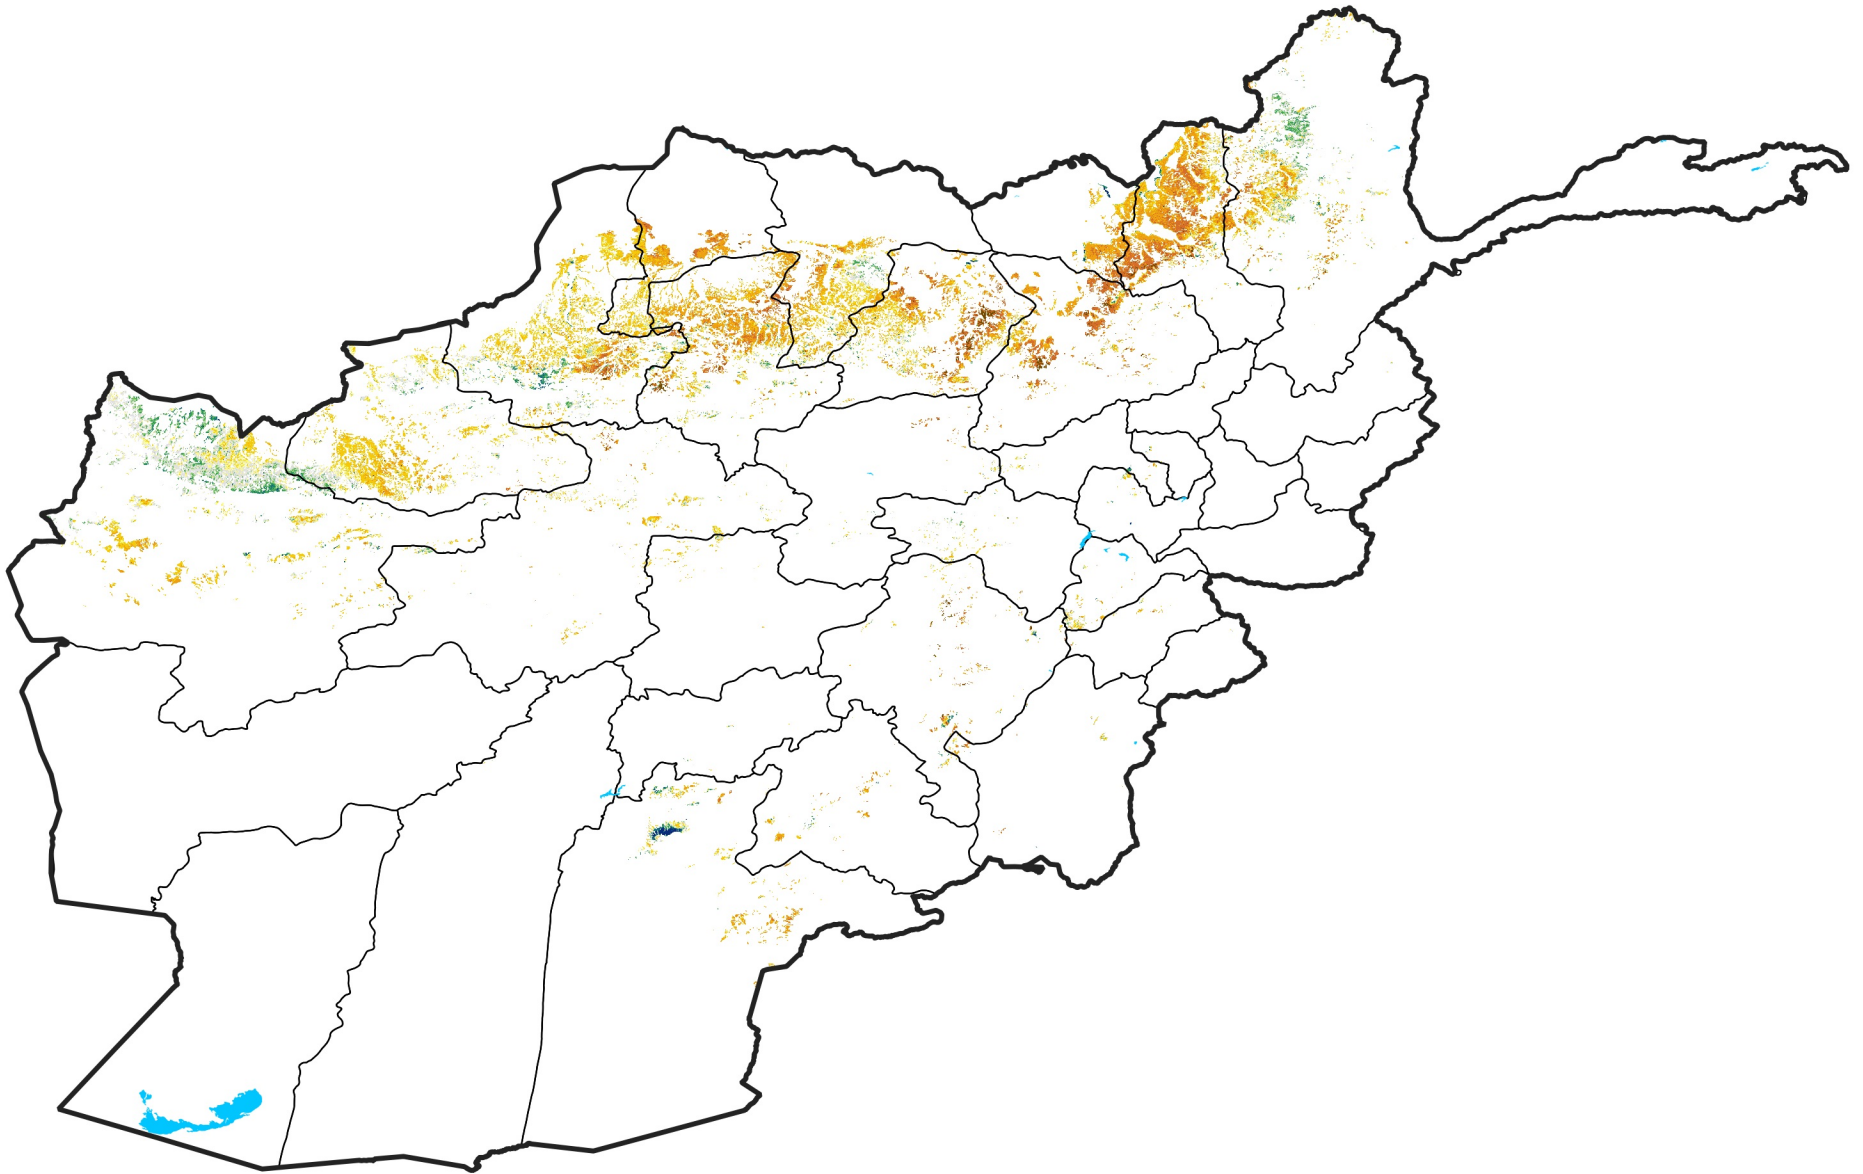

Afghanistan Rainfed Agricultural Areas

Percent of Mean NDVI

2022 / mean (2003 - 2022)

Period 18 / June 21 - 30, 2022

Percent of Normal