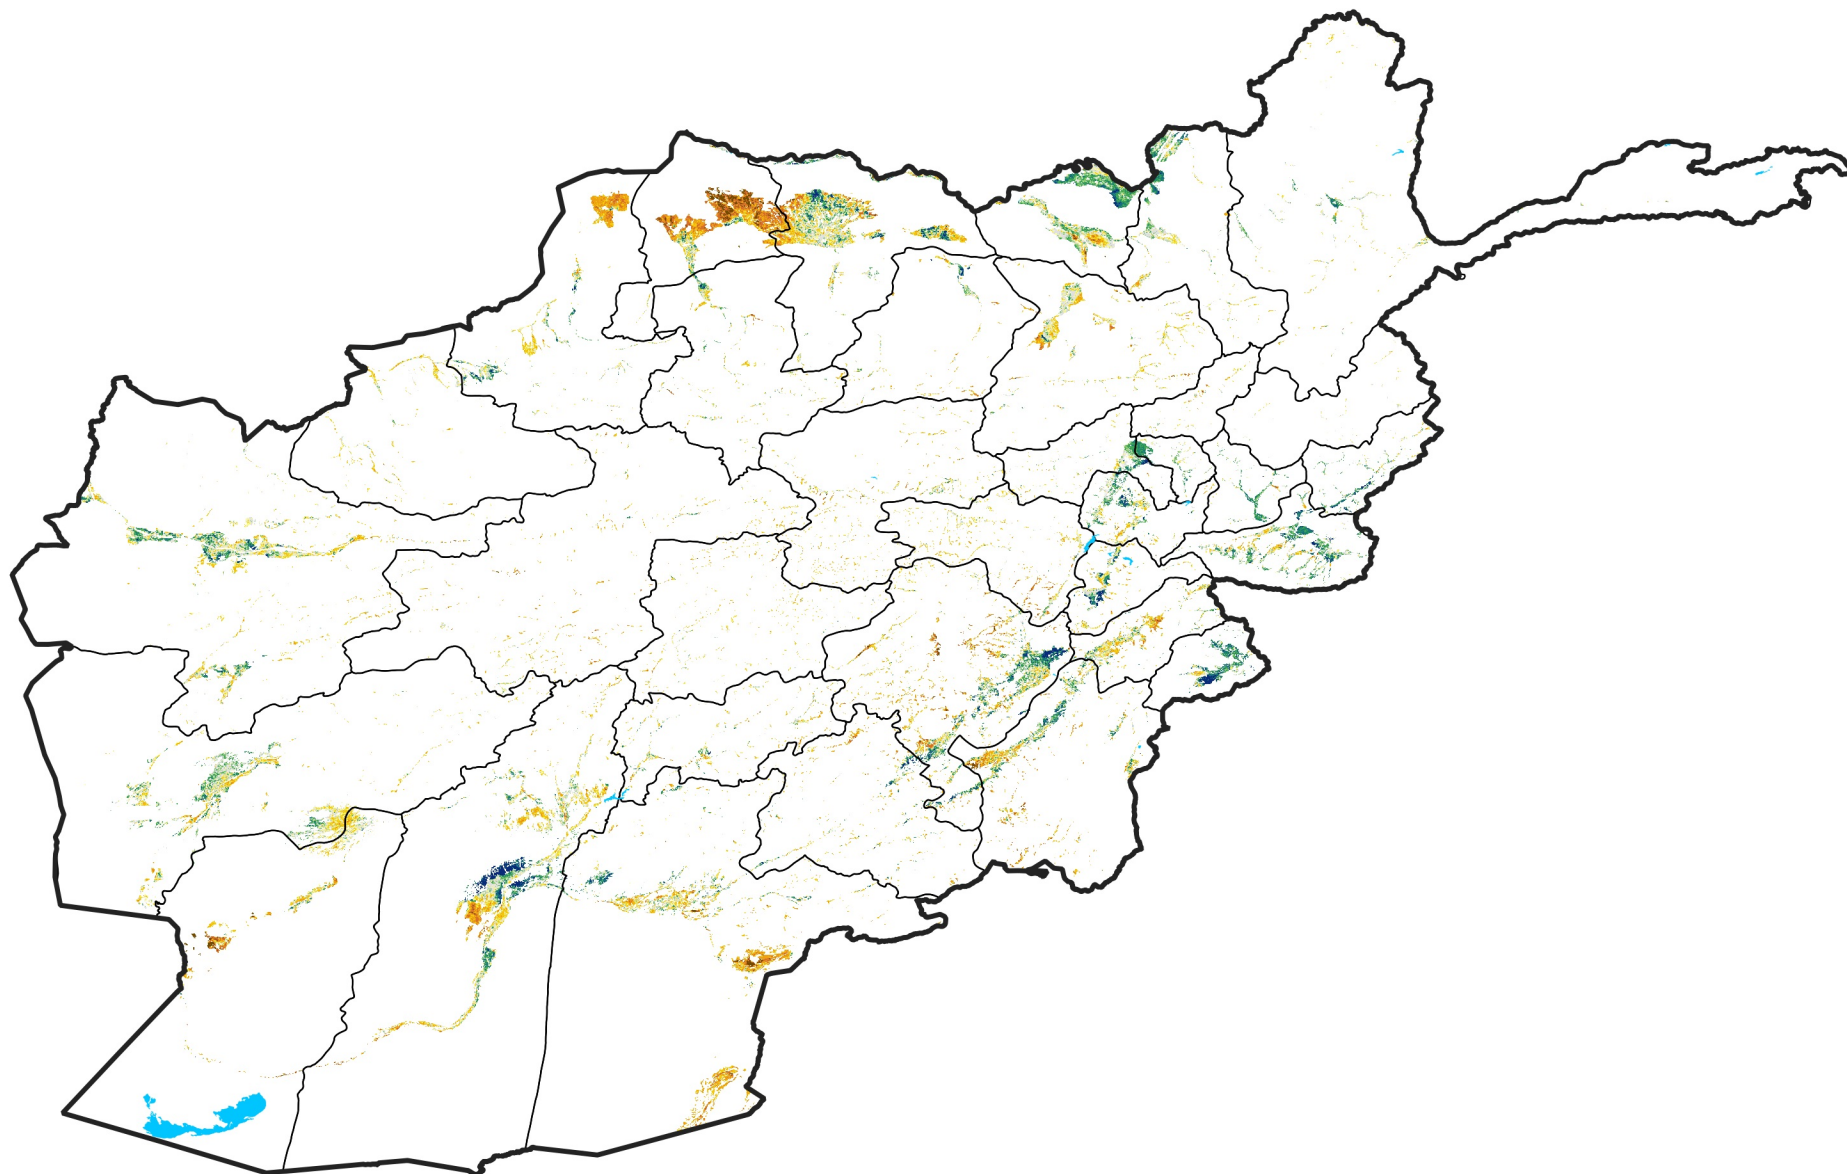

Afghanistan Irrigated Agricultural Areas

Percent of Mean NDVI

2022 / mean (2003 - 2022)

Period 19 / July 01 - 10, 2022

Percent of Normal