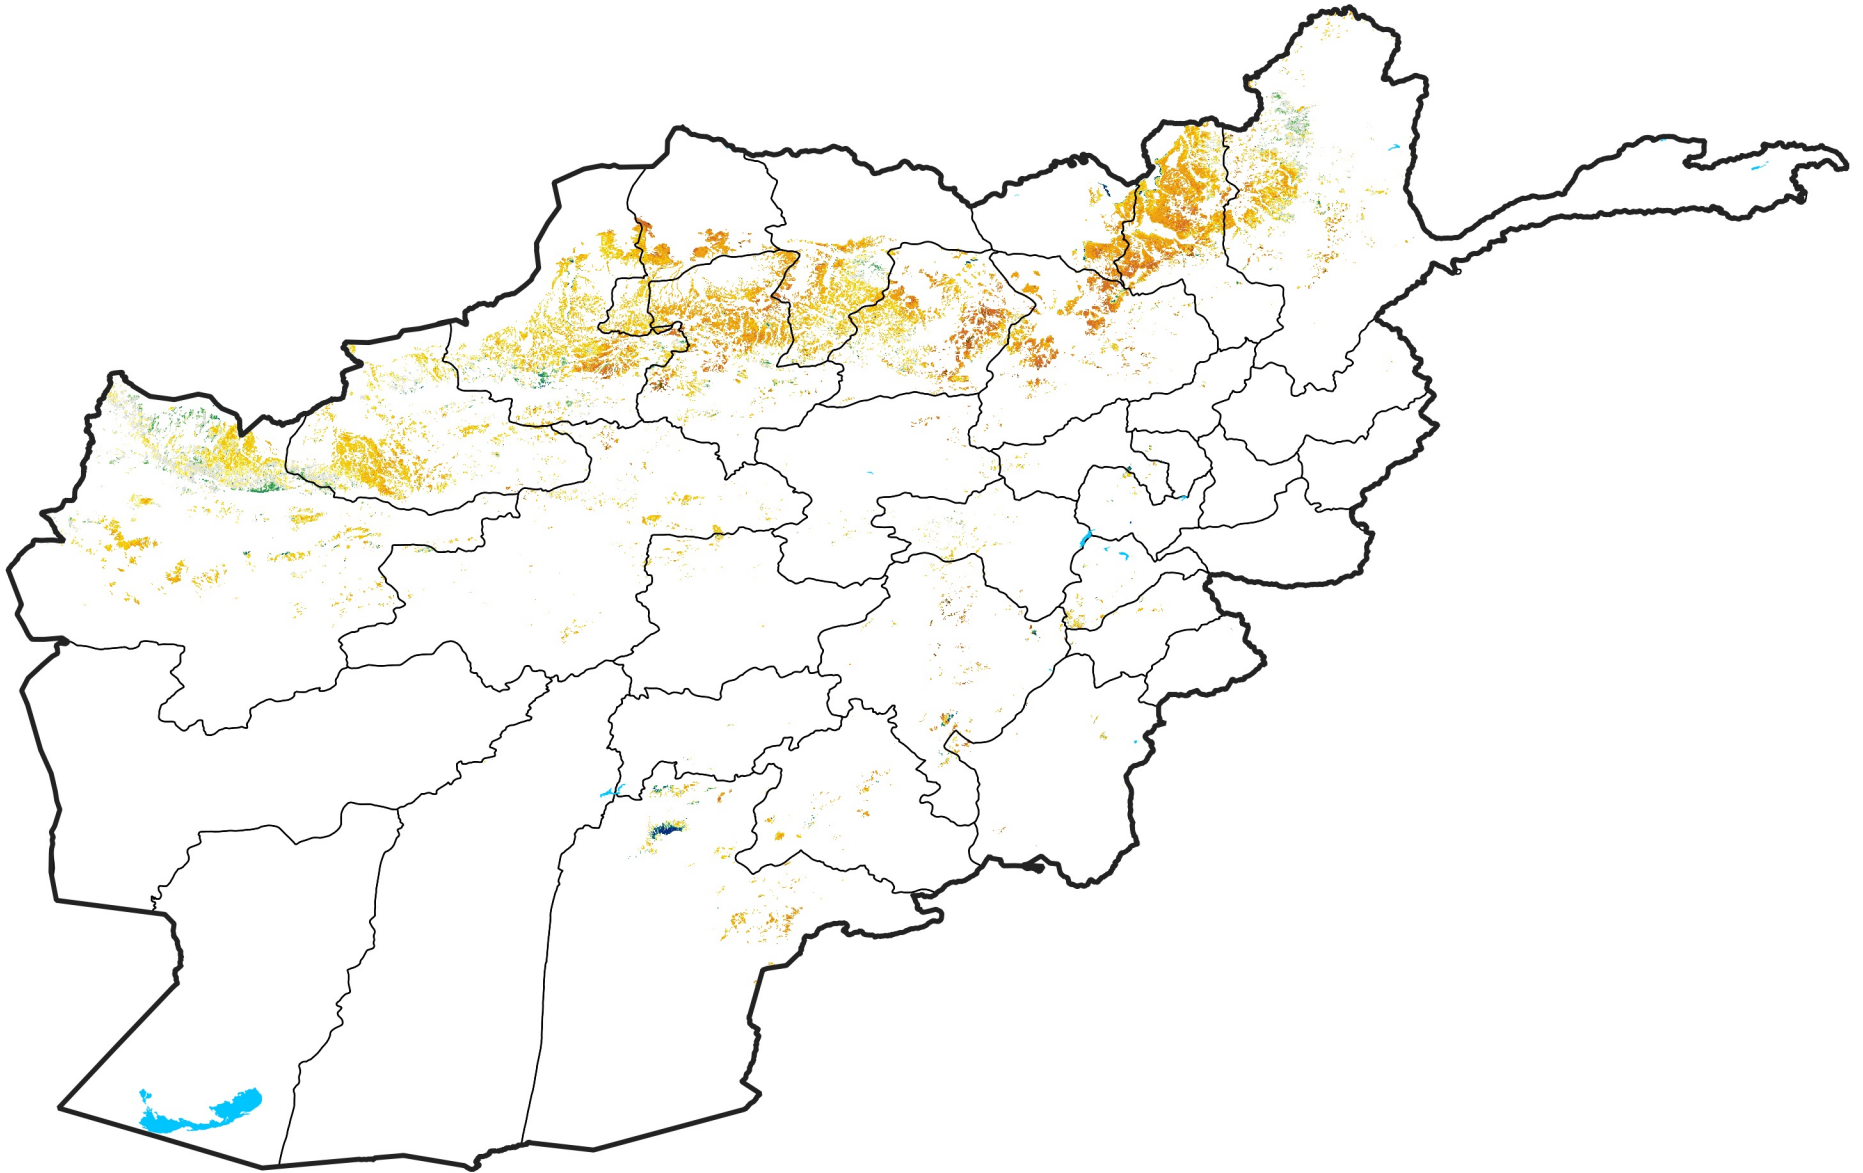

Afghanistan Rainfed Agricultural Areas

Percent of Mean NDVI

2022 / mean (2003 - 2022)

Period 19 / July 01 - 10, 2022

Percent of Normal