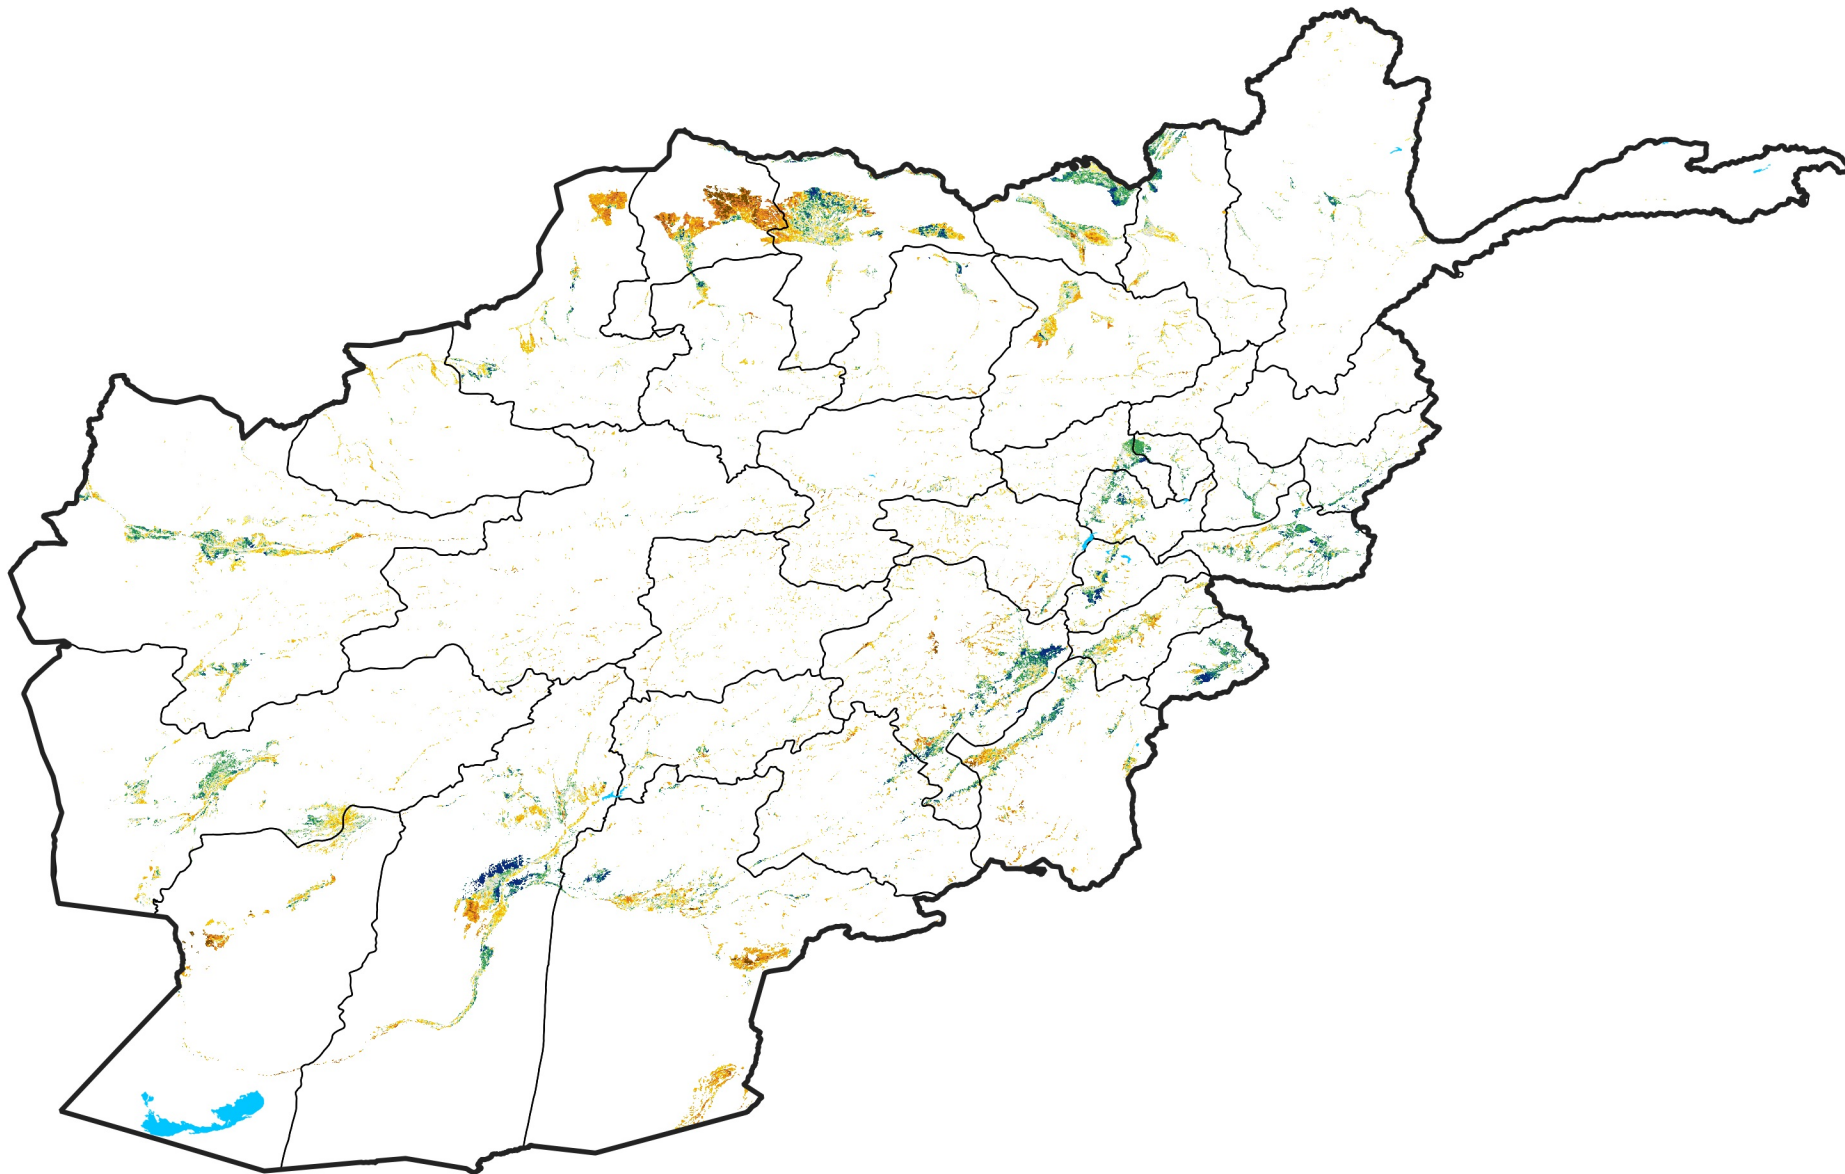

Afghanistan Irrigated Agricultural Areas

Percent of Mean NDVI

2022 / mean (2003 - 2022)

Period 20 / July 11 - 20, 2022

Percent of Normal