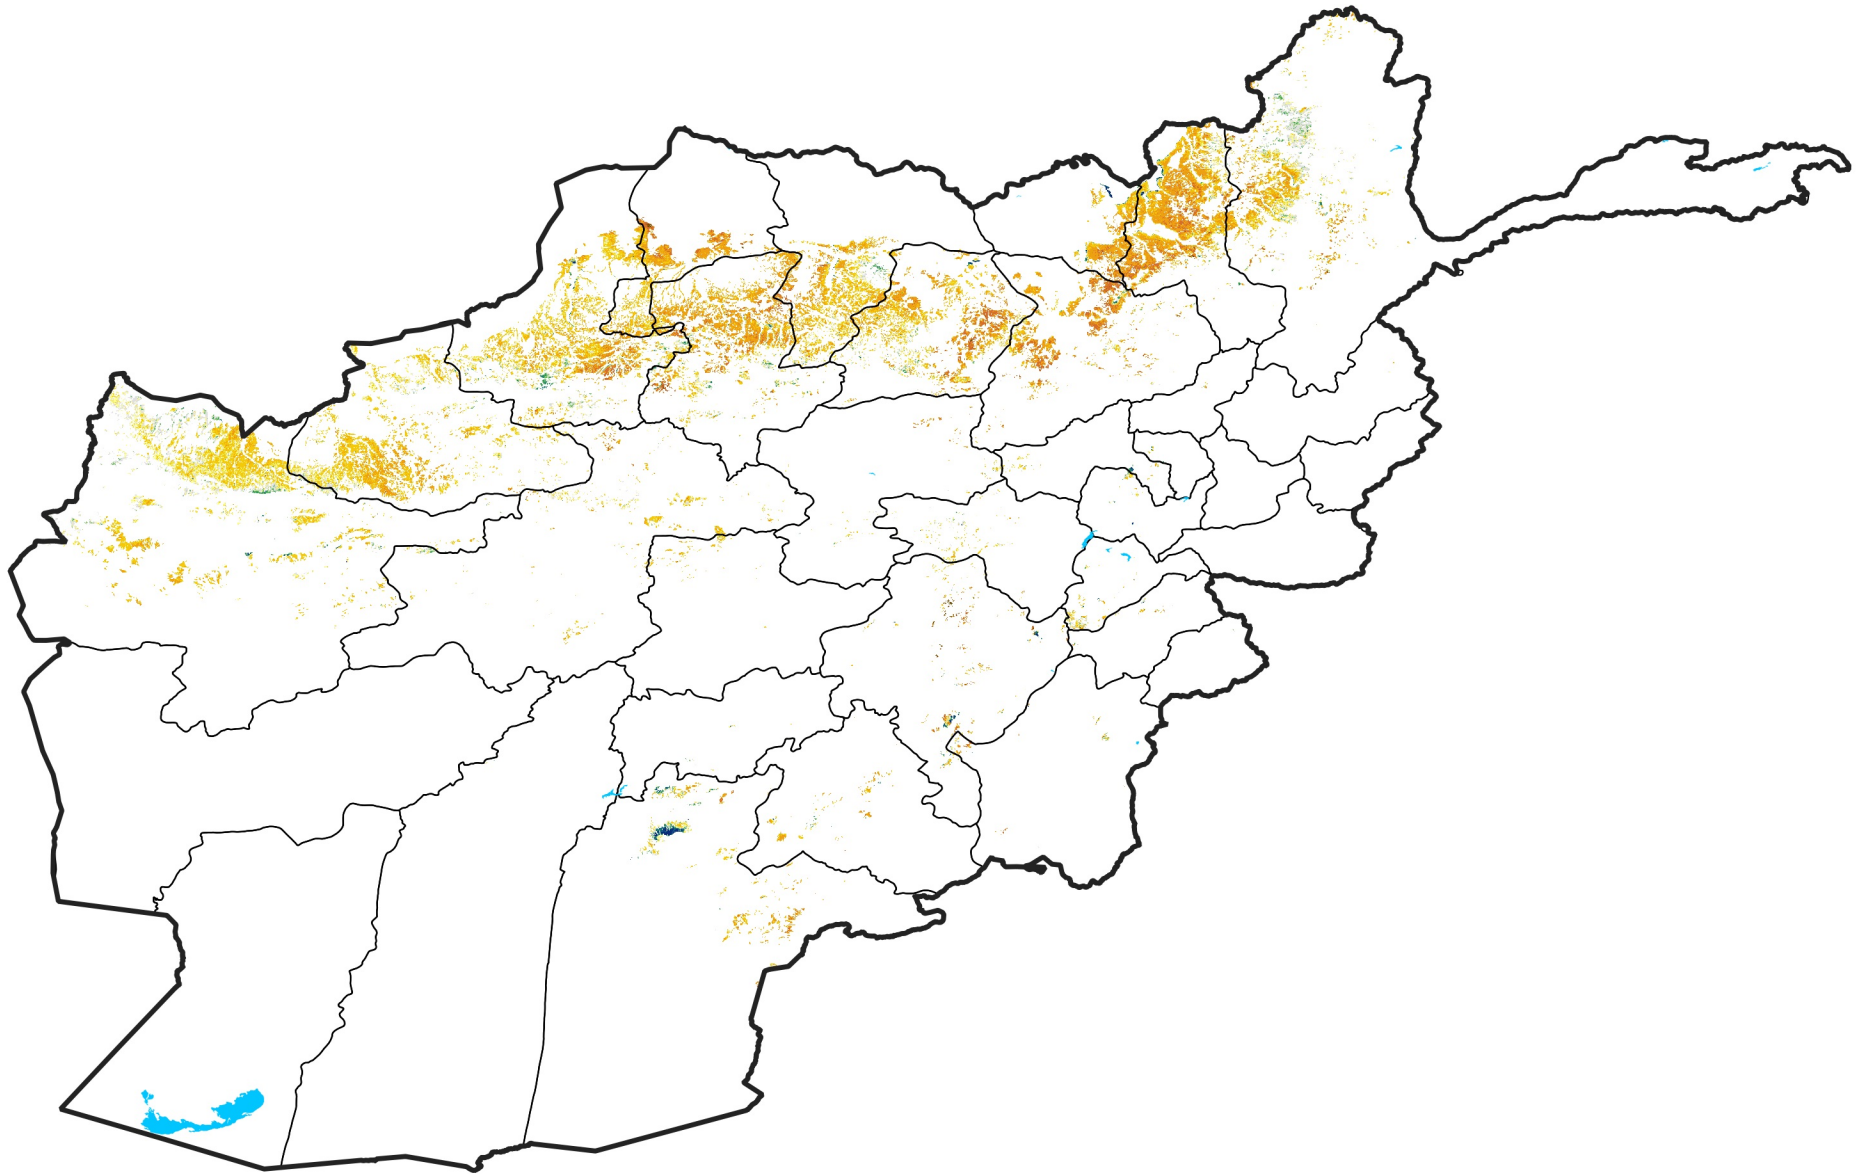

Afghanistan Rainfed Agricultural Areas

Percent of Mean NDVI

2022 / mean (2003 - 2022)

Period 20 / July 11 - 20, 2022

Percent of Normal