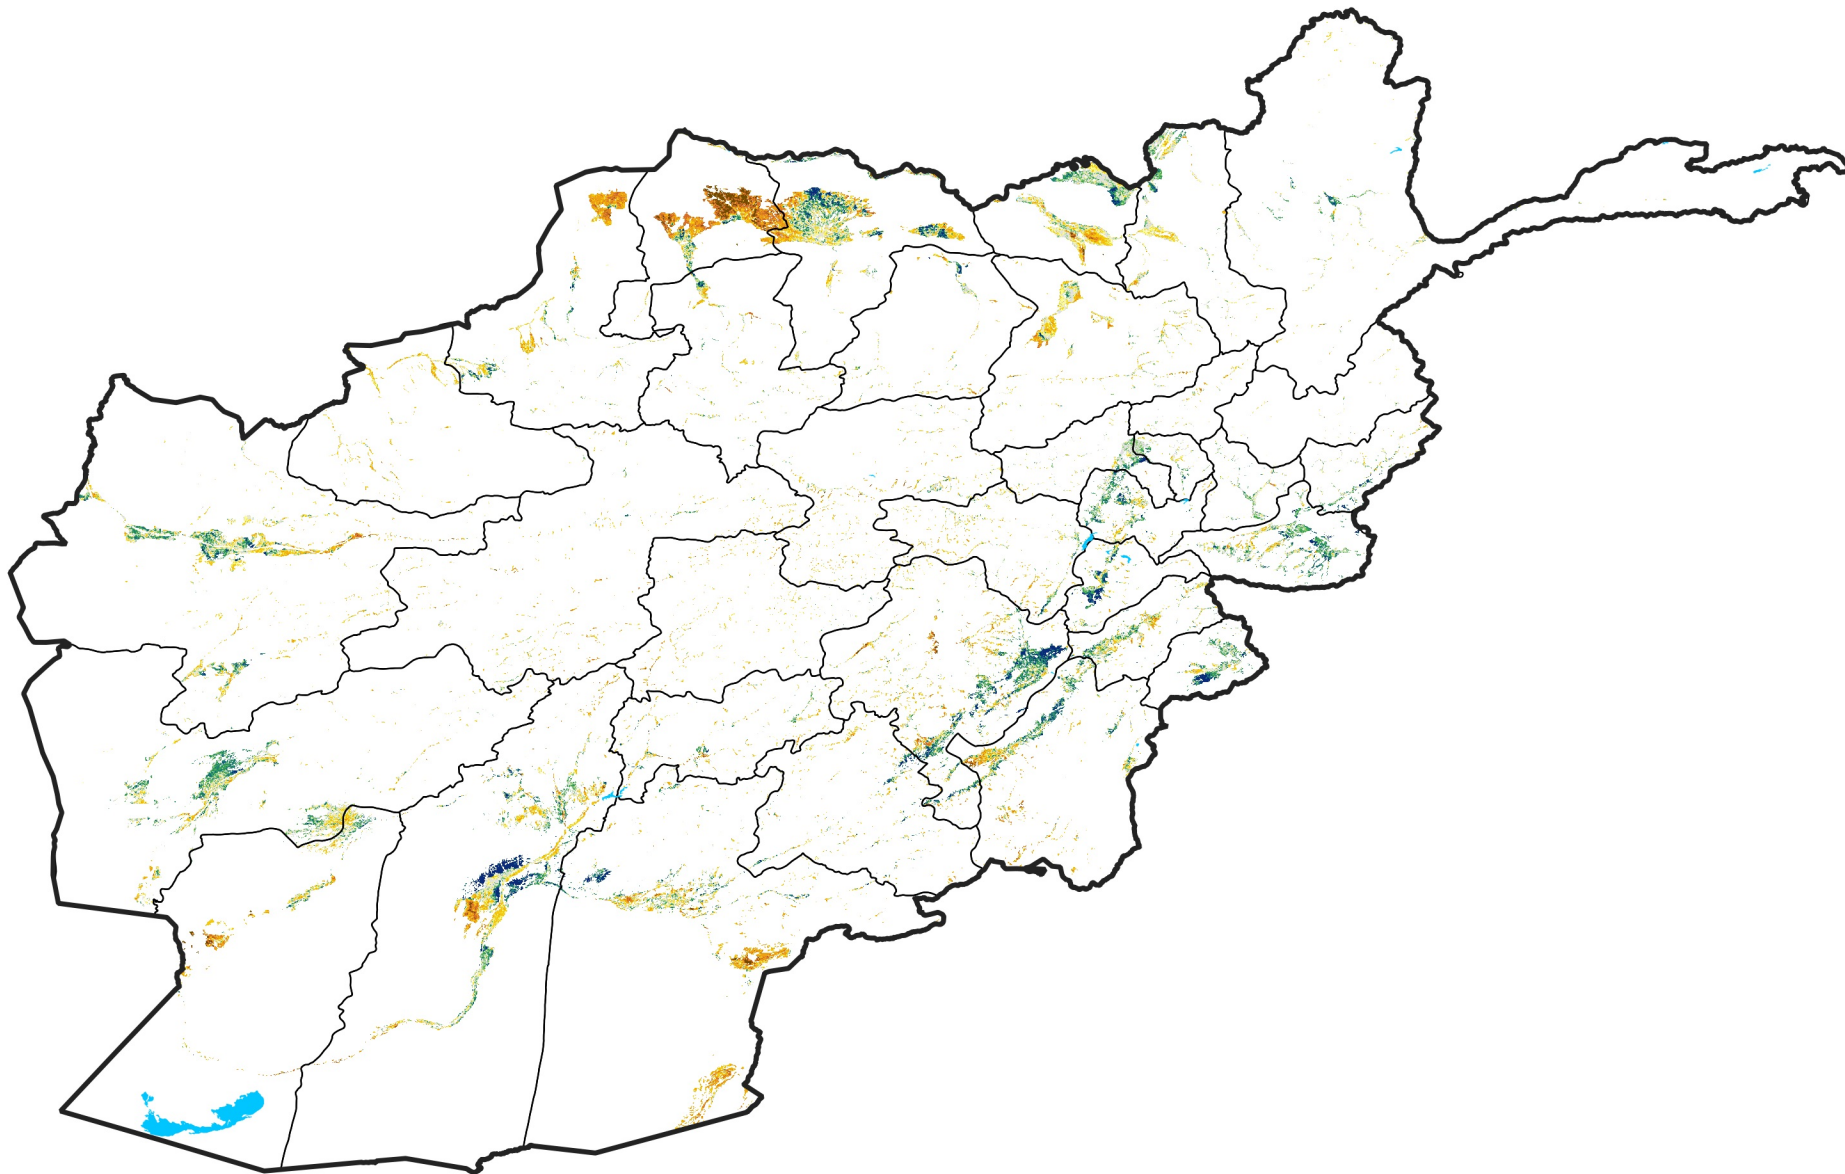

Afghanistan Irrigated Agricultural Areas

Percent of Mean NDVI

2022 / mean (2003 - 2022)

Period 21 / July 21 - 31, 2022

Percent of Normal