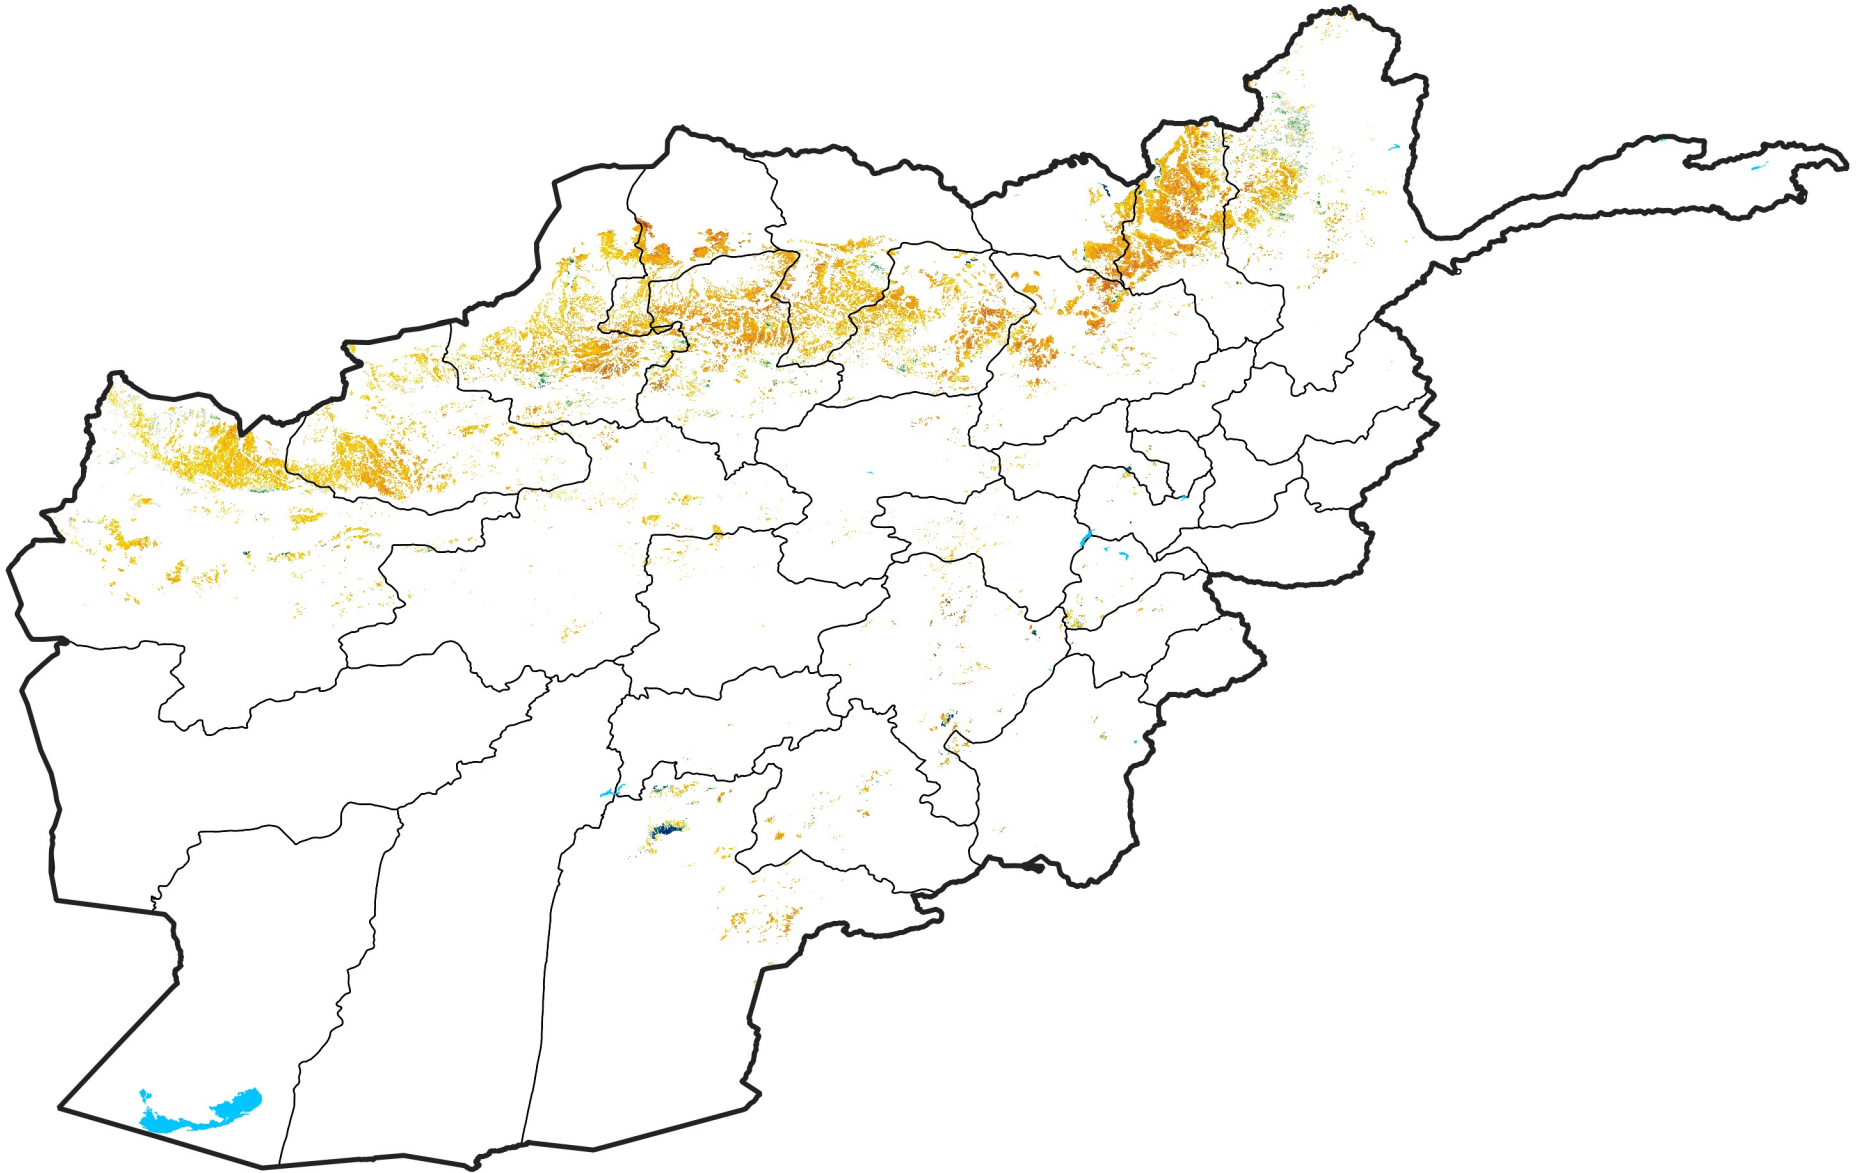

Afghanistan Rainfed Agricultural Areas

Percent of Mean NDVI

2022 / mean (2003 - 2022)

Period 21 / July 21 - 31, 2022

Percent of Normal