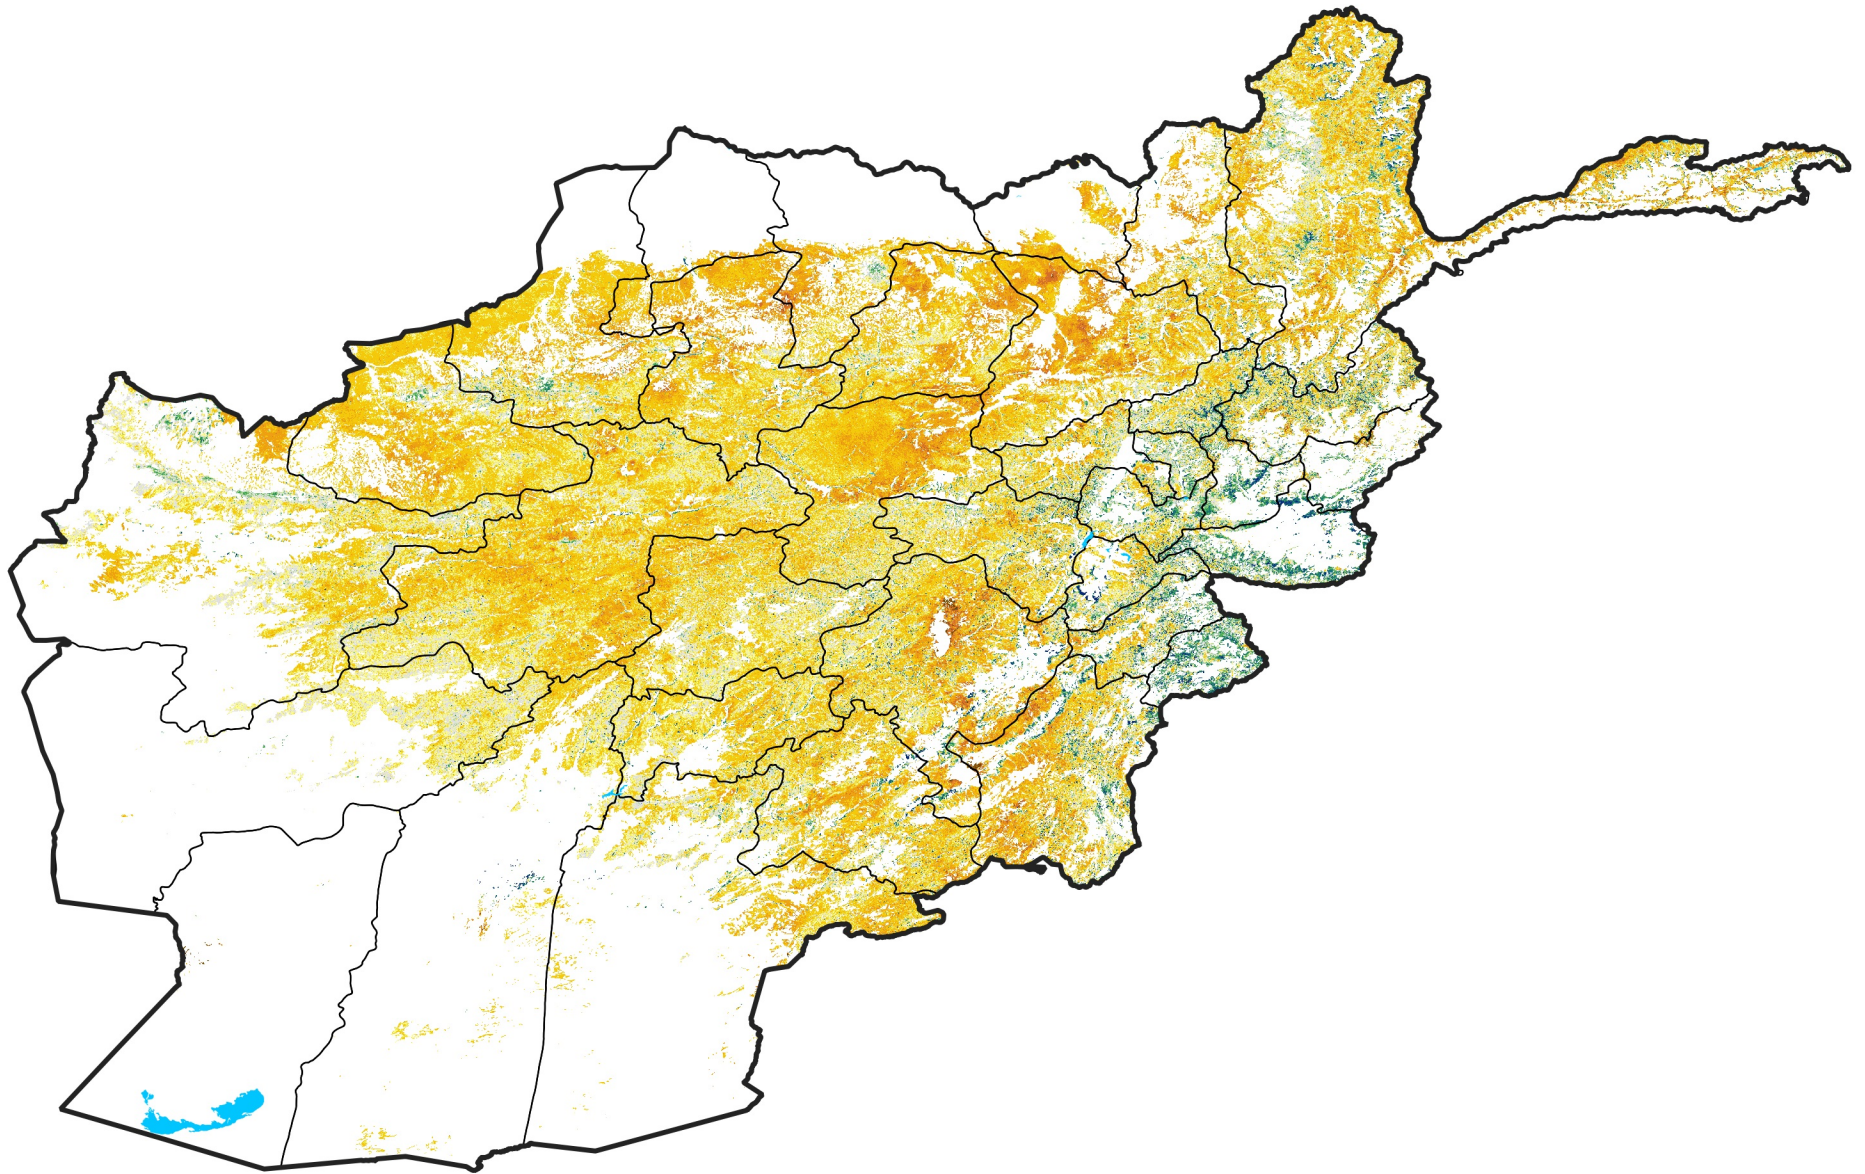

Afghanistan Rangeland Agricultural Areas

Percent of Mean NDVI

2022 / mean (2003 - 2022)

Period 21 / July 21 - 31, 2022

Percent of Normal