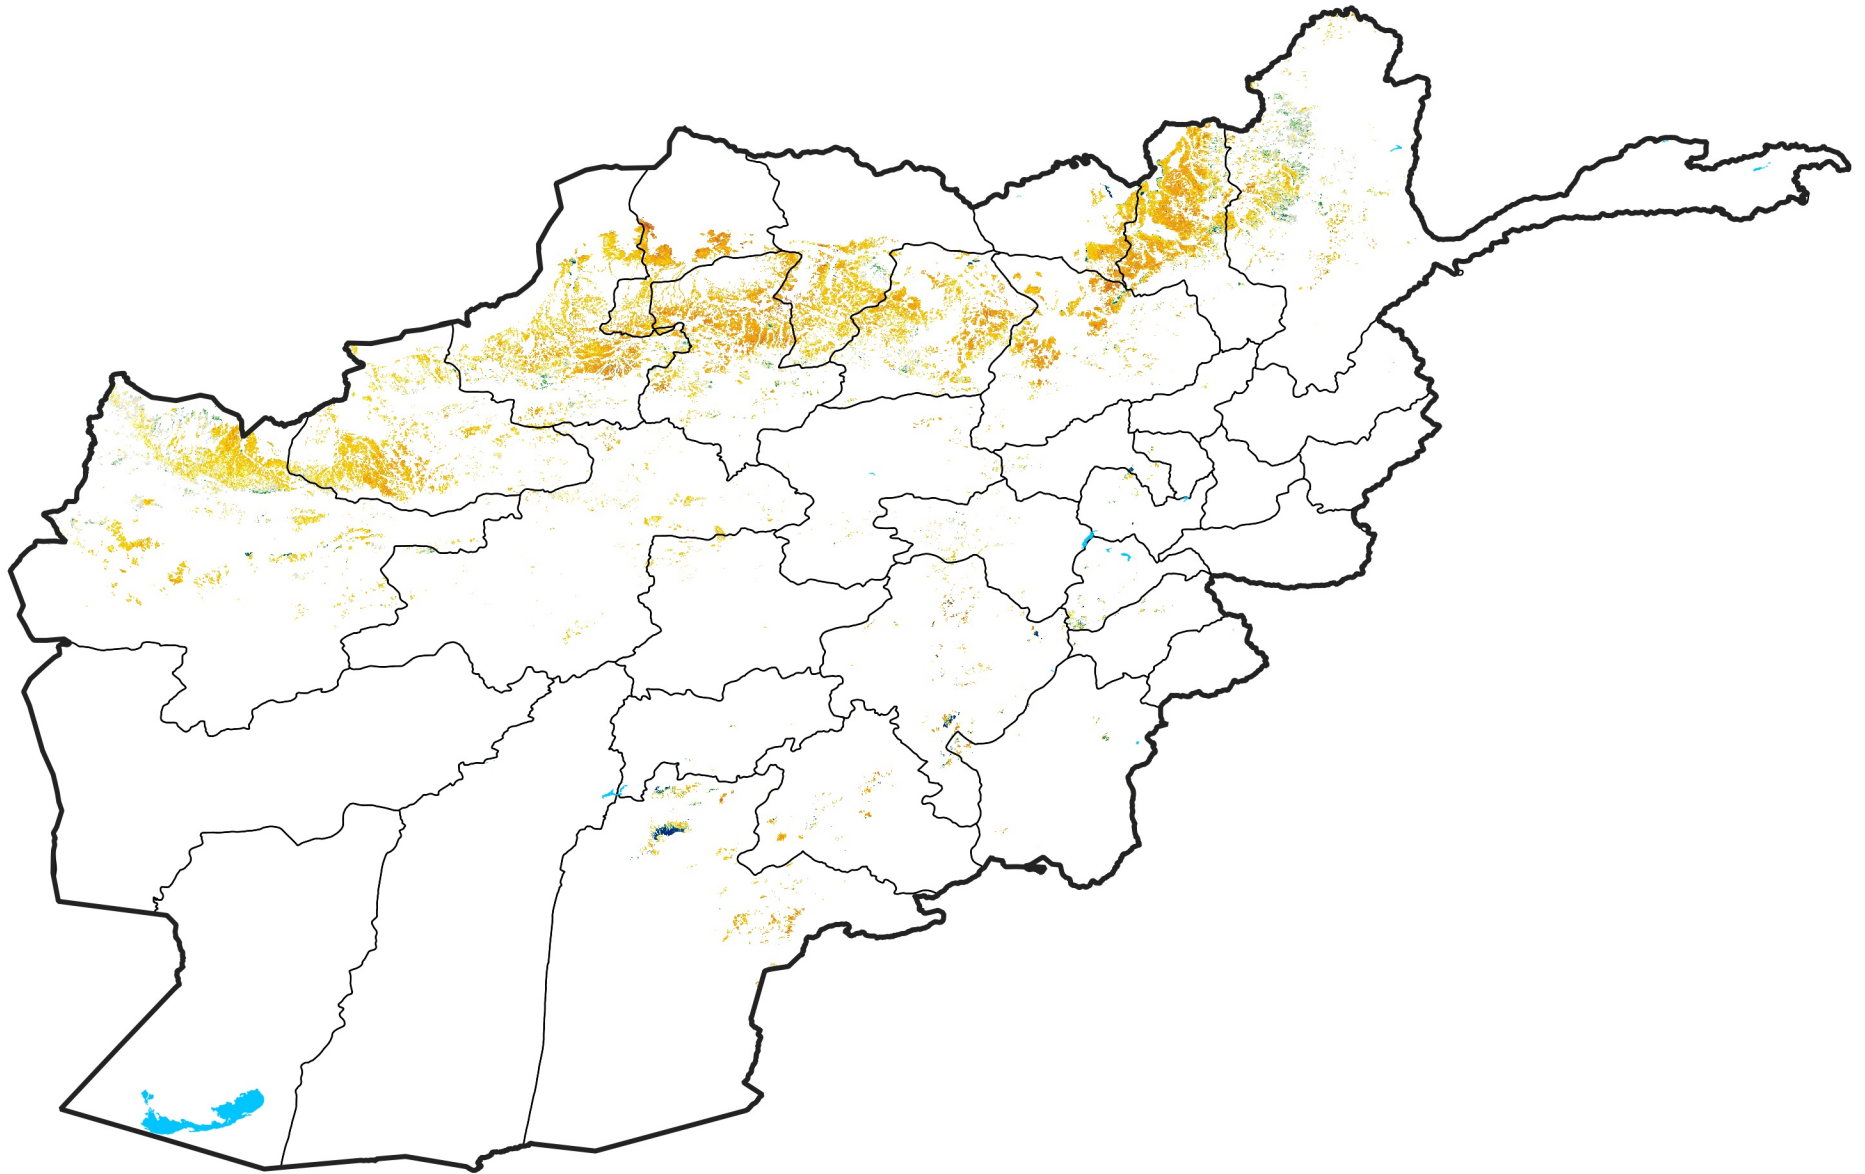

Afghanistan Rainfed Agricultural Areas

Percent of Mean NDVI

2022 / mean (2003 - 2022)

Period 22 / August 01 - 10, 2022

Percent of Normal