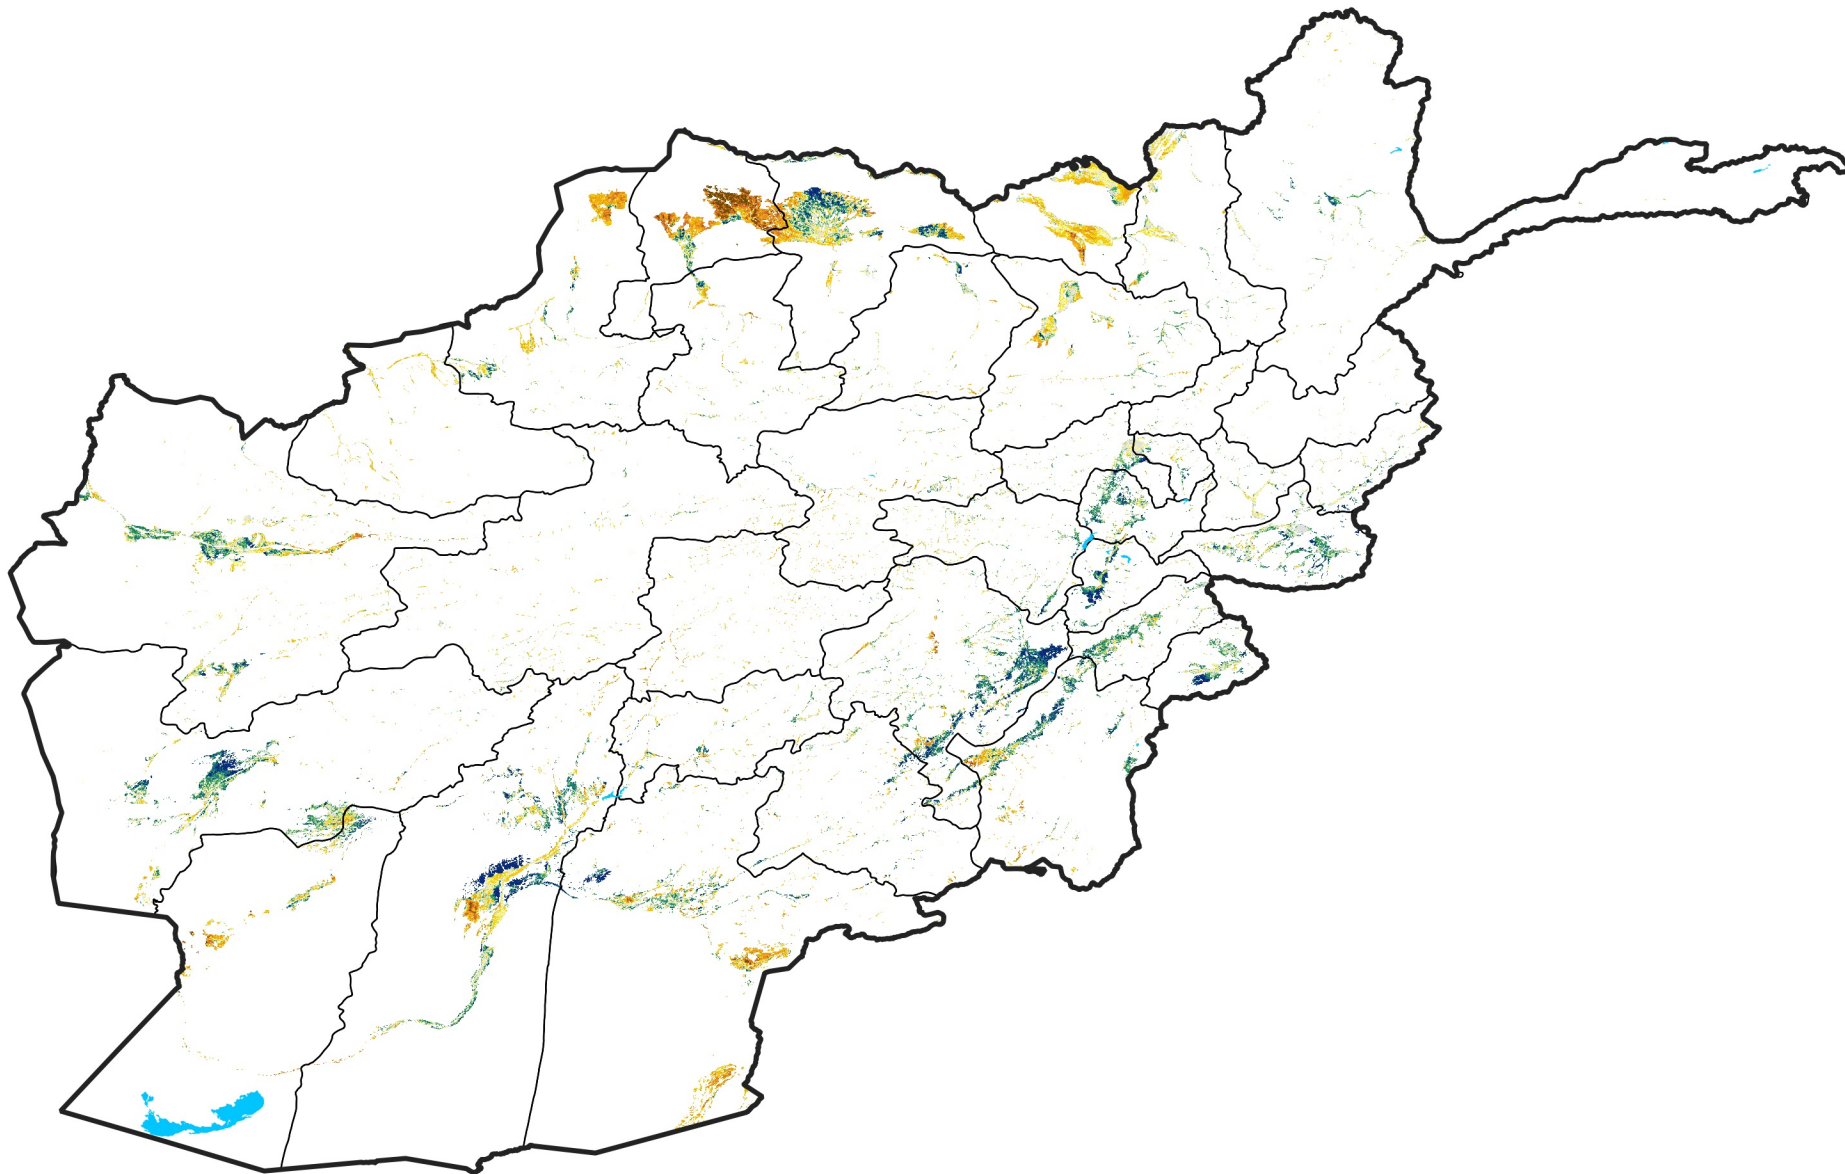

Afghanistan Irrigated Agricultural Areas

Percent of Mean NDVI

2022 / mean (2003 - 2022)

Period 23 / August 11 - 20, 2022

Percent of Normal