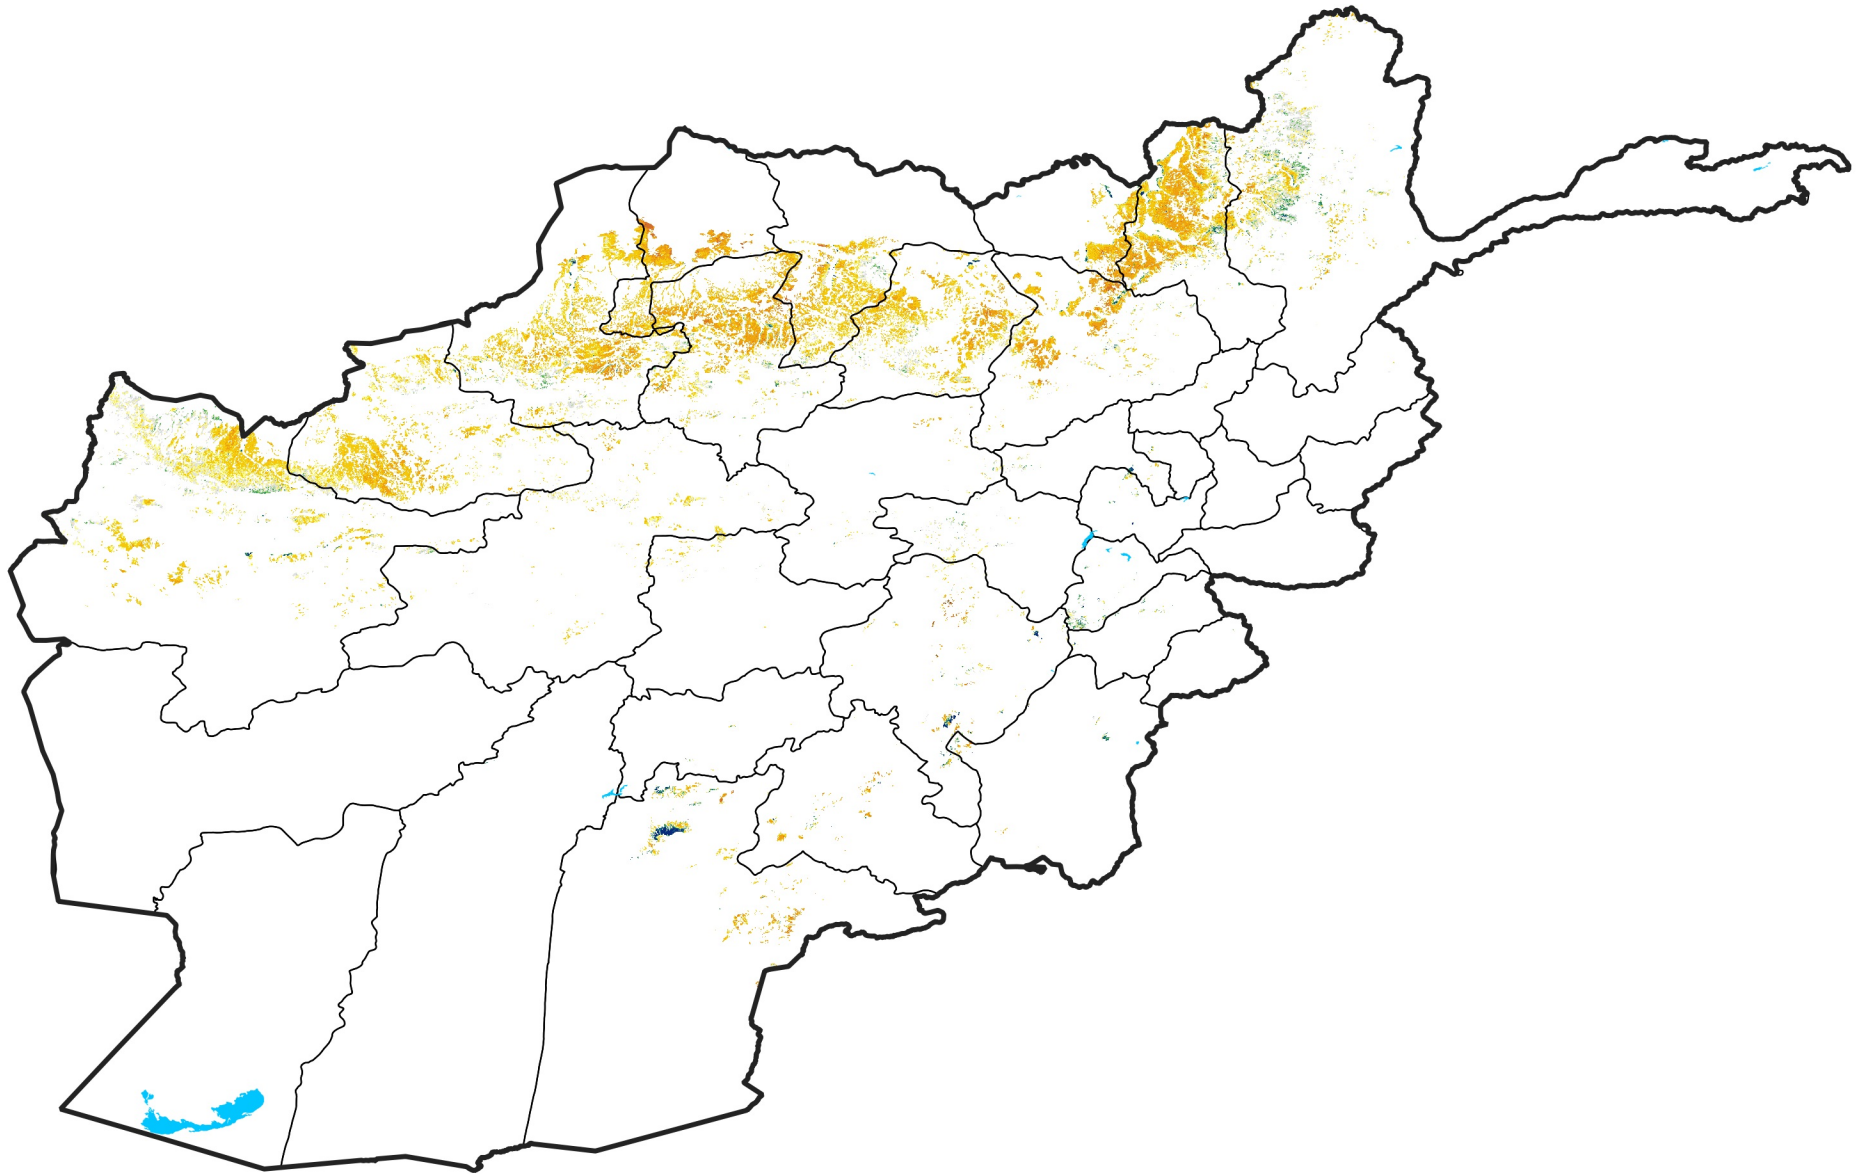

Afghanistan Rainfed Agricultural Areas

Percent of Mean NDVI

2022 / mean (2003 - 2022)

Period 23 / August 11 - 20, 2022

Percent of Normal