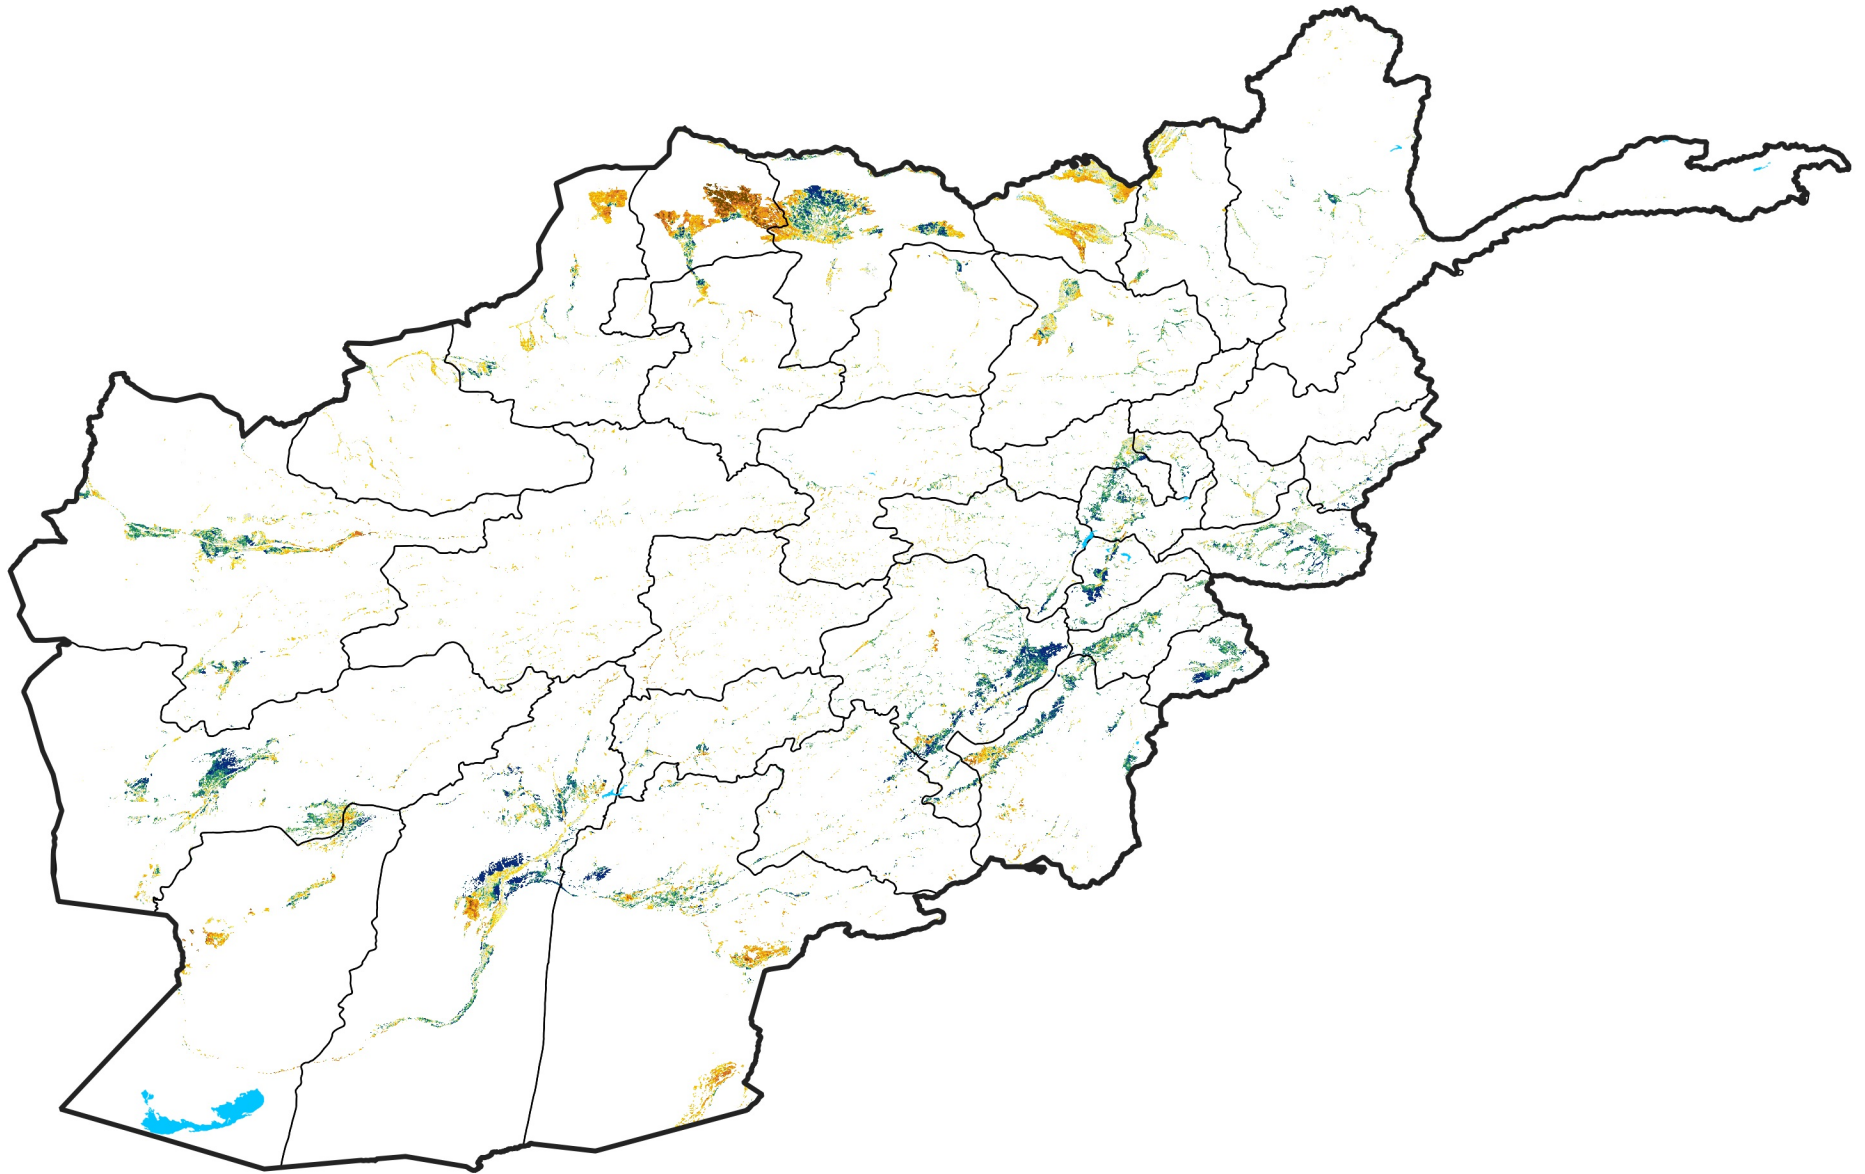

Afghanistan Irrigated Agricultural Areas

Percent of Mean NDVI

2022 / mean (2003 - 2022)

Period 24 / August 21 - 31, 2022

Percent of Normal