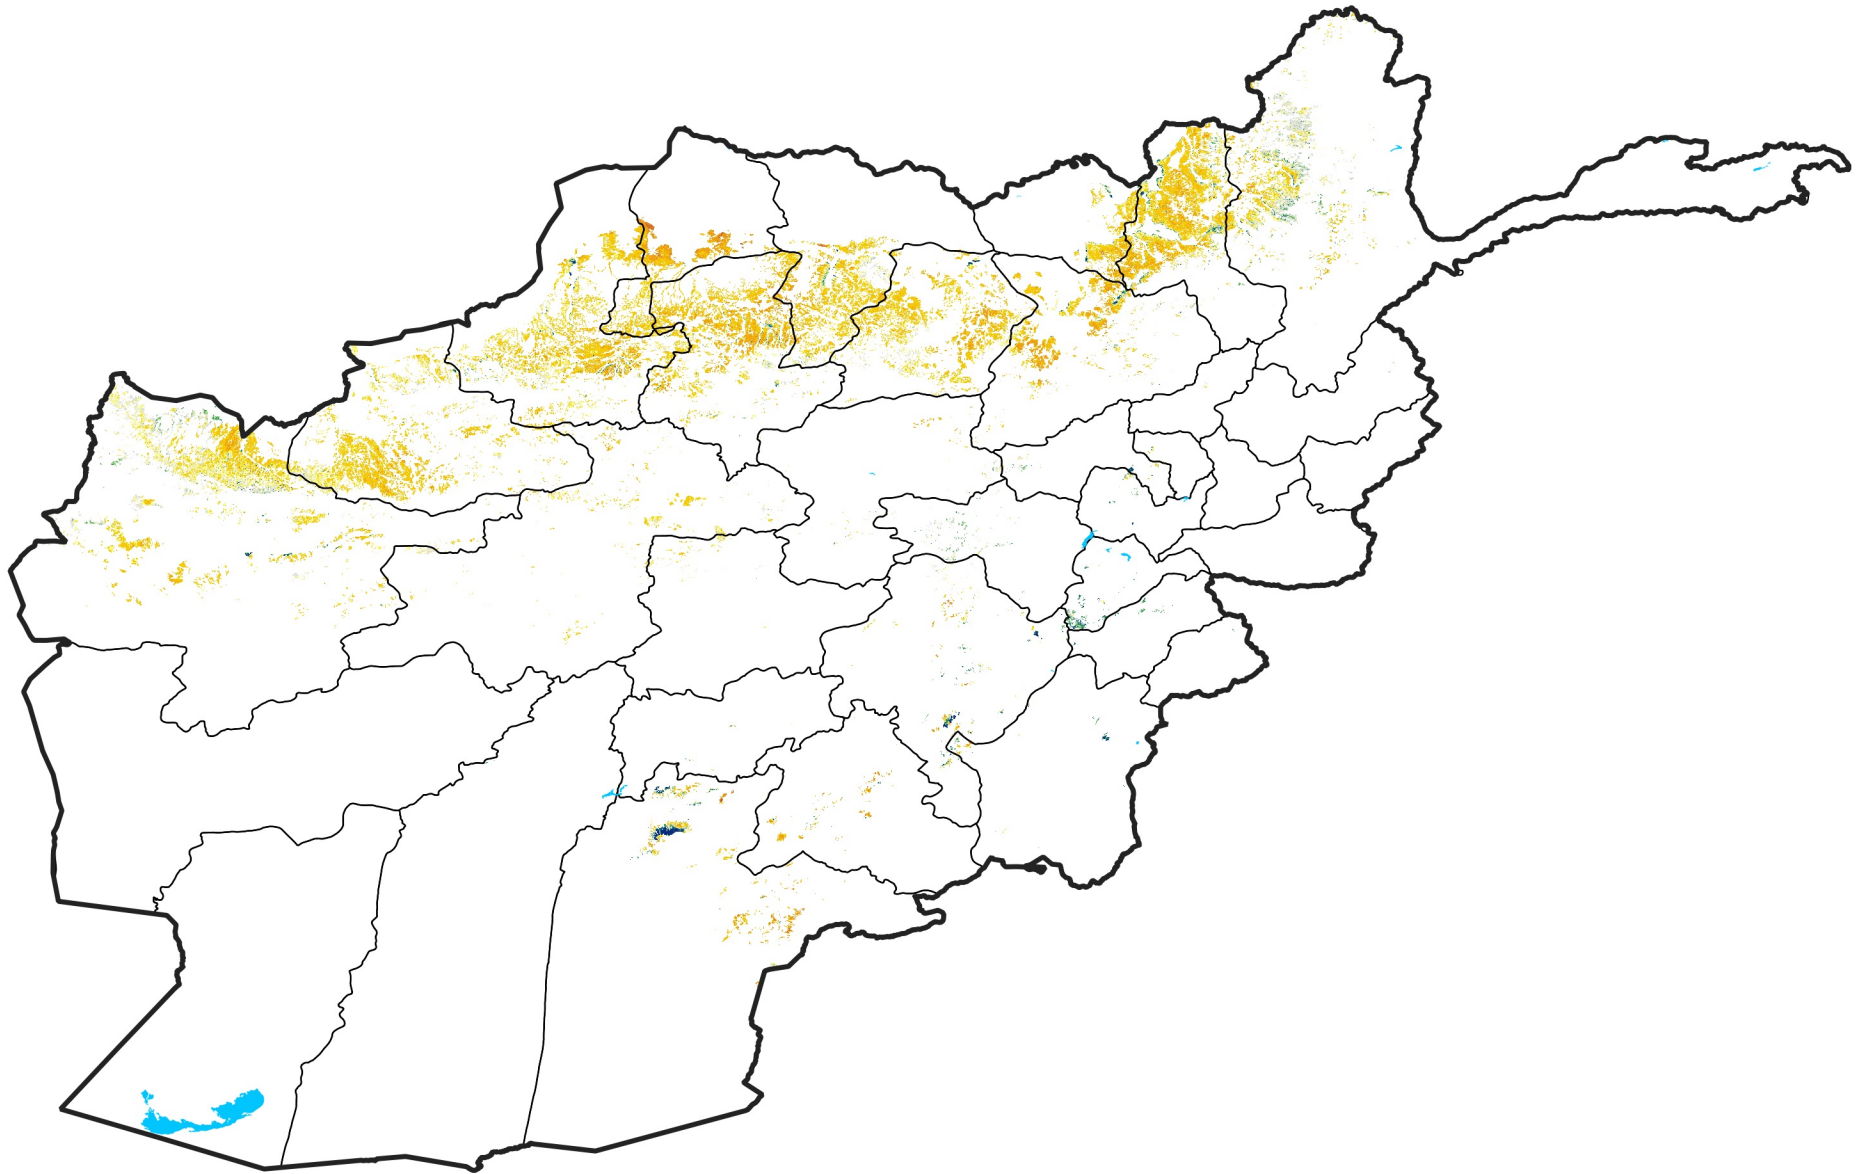

Afghanistan Rainfed Agricultural Areas

Percent of Mean NDVI

2022 / mean (2003 - 2022)

Period 26 / September 11 - 20, 2022

Percent of Normal