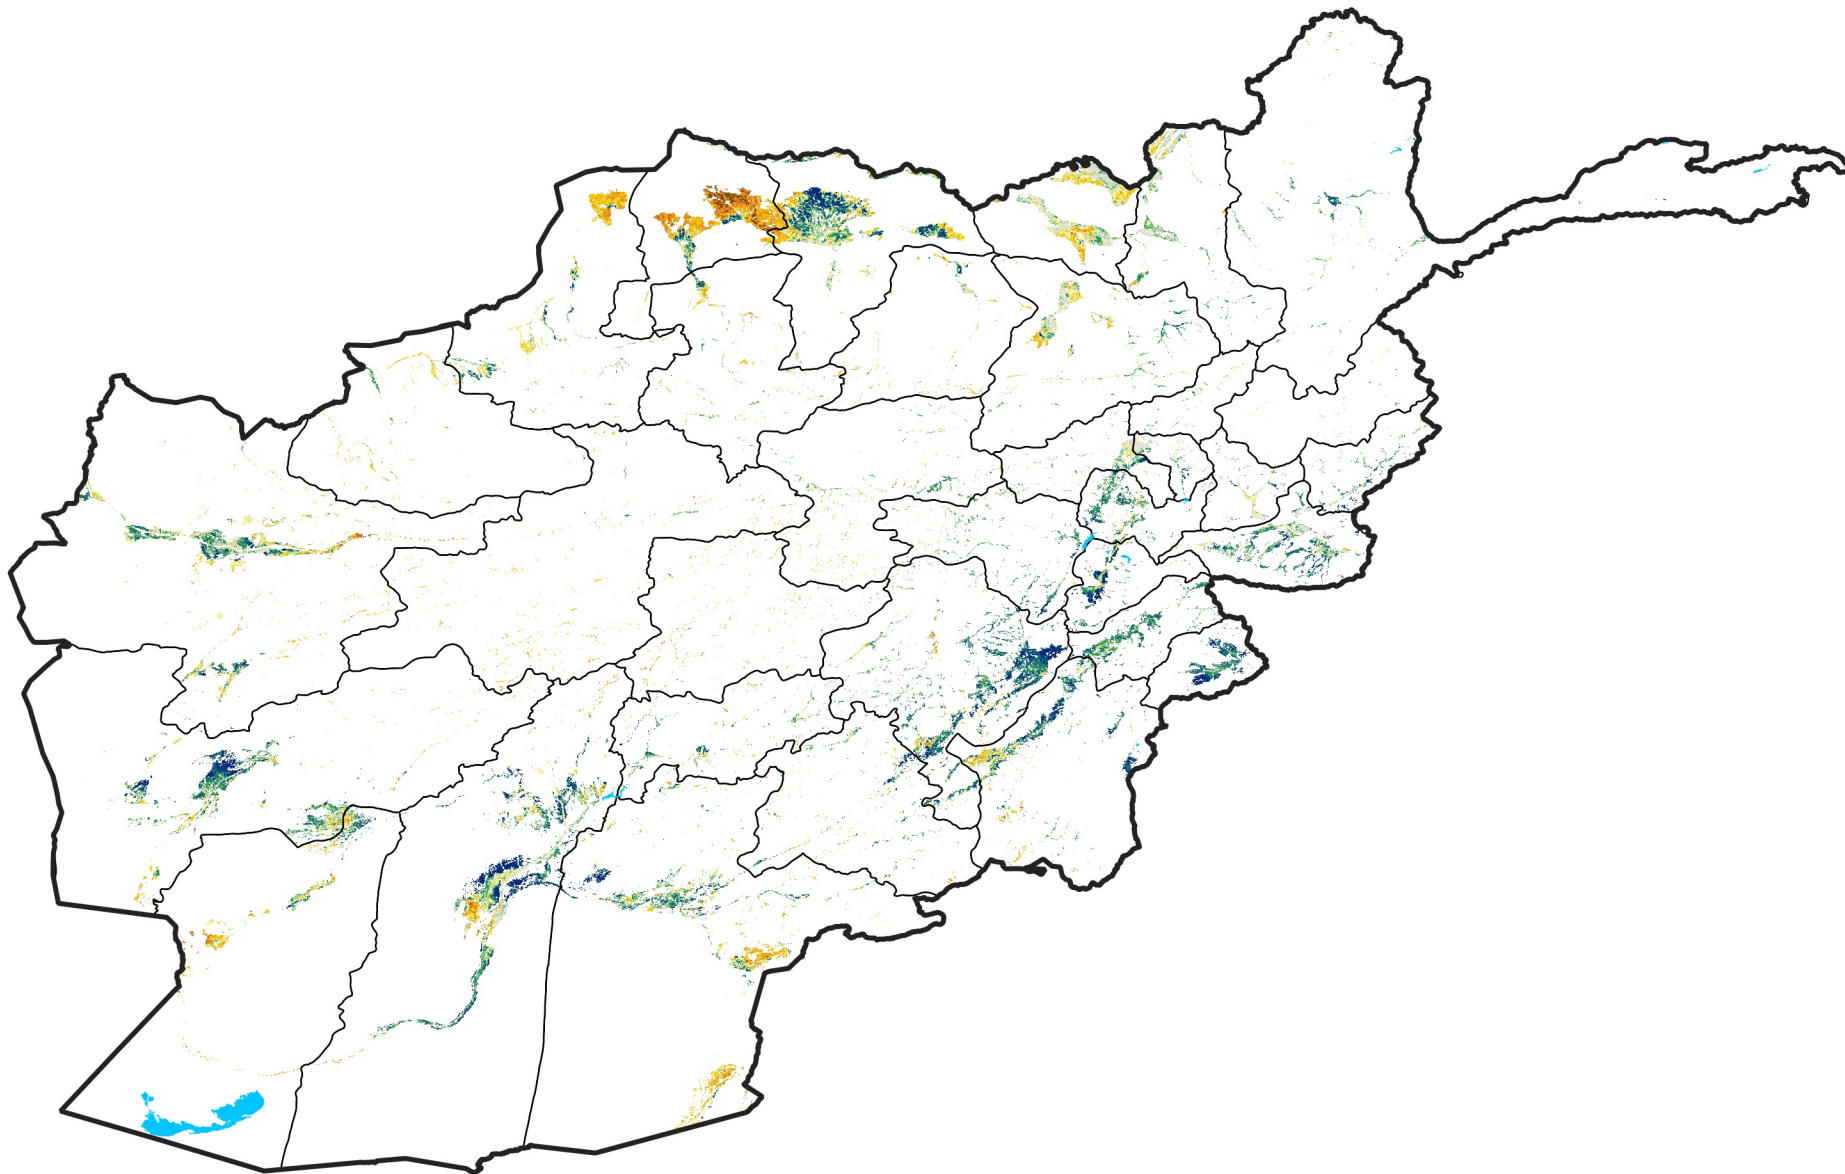

Afghanistan Irrigated Agricultural Areas

Percent of Mean NDVI

2022 / mean (2003 - 2022)

Period 27 / September 21 - 30, 2022

Percent of Normal