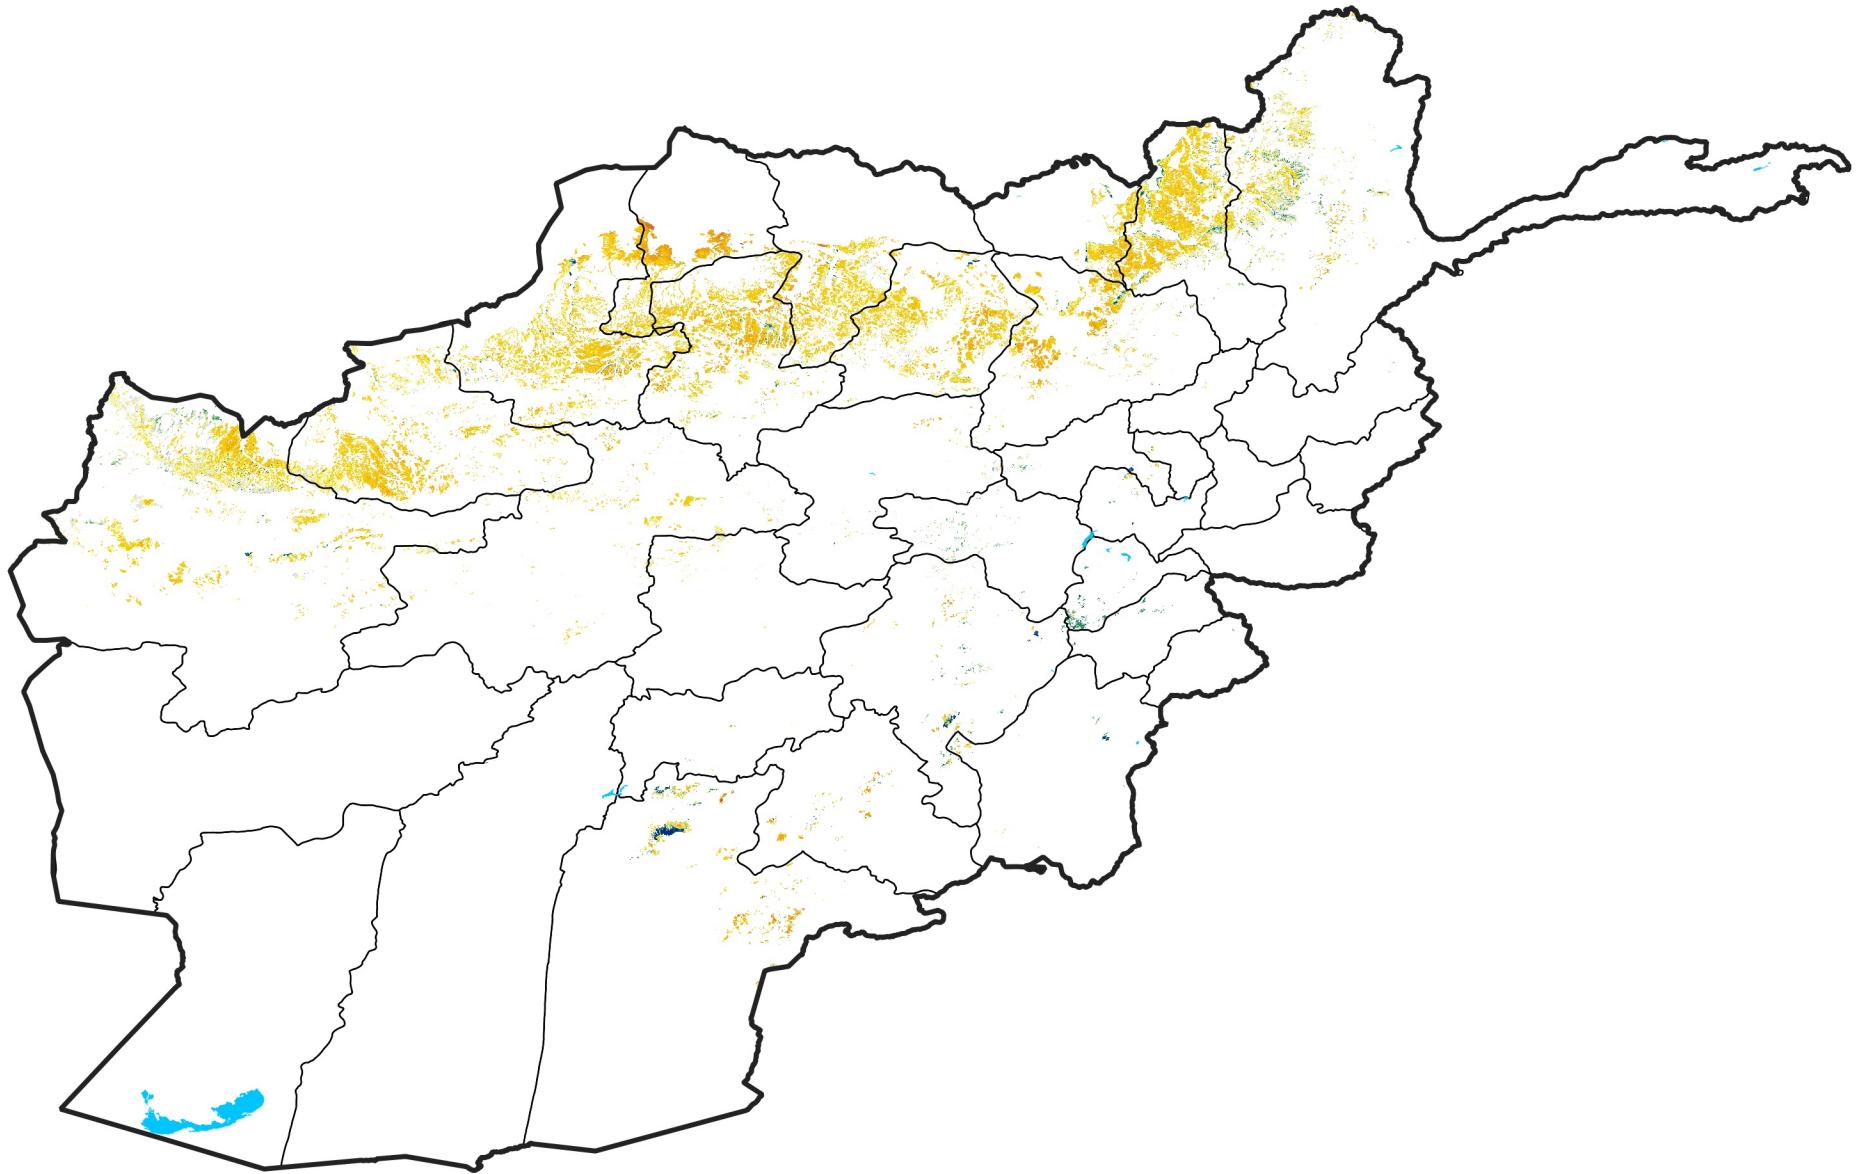

Afghanistan Rainfed Agricultural Areas

Percent of Mean NDVI

2022 / mean (2003 - 2022)

Period 27 / September 21 - 30, 2022

Percent of Normal