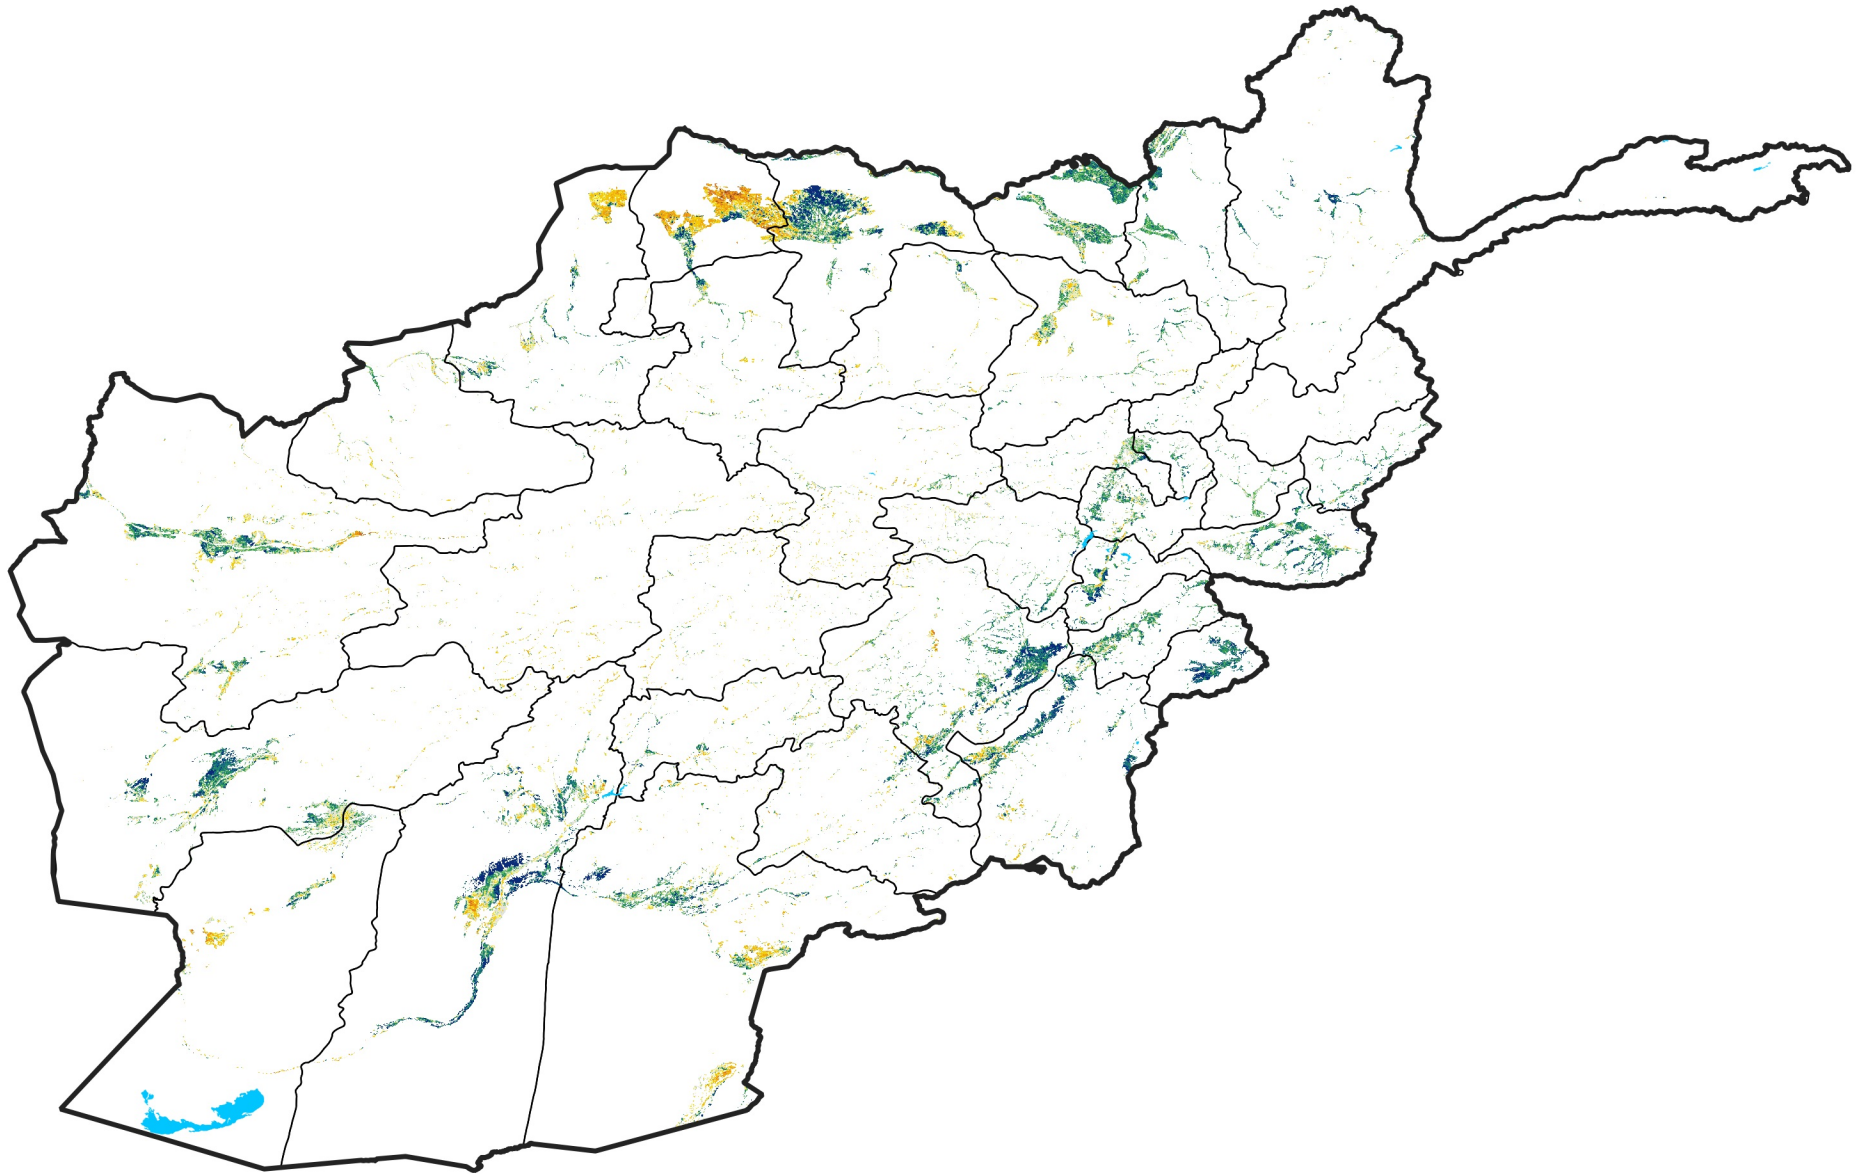

Afghanistan Irrigated Agricultural Areas

Percent of Mean NDVI

2022 / mean (2003 - 2022)

Period 30 / October 21 - 31, 2022

Percent of Normal