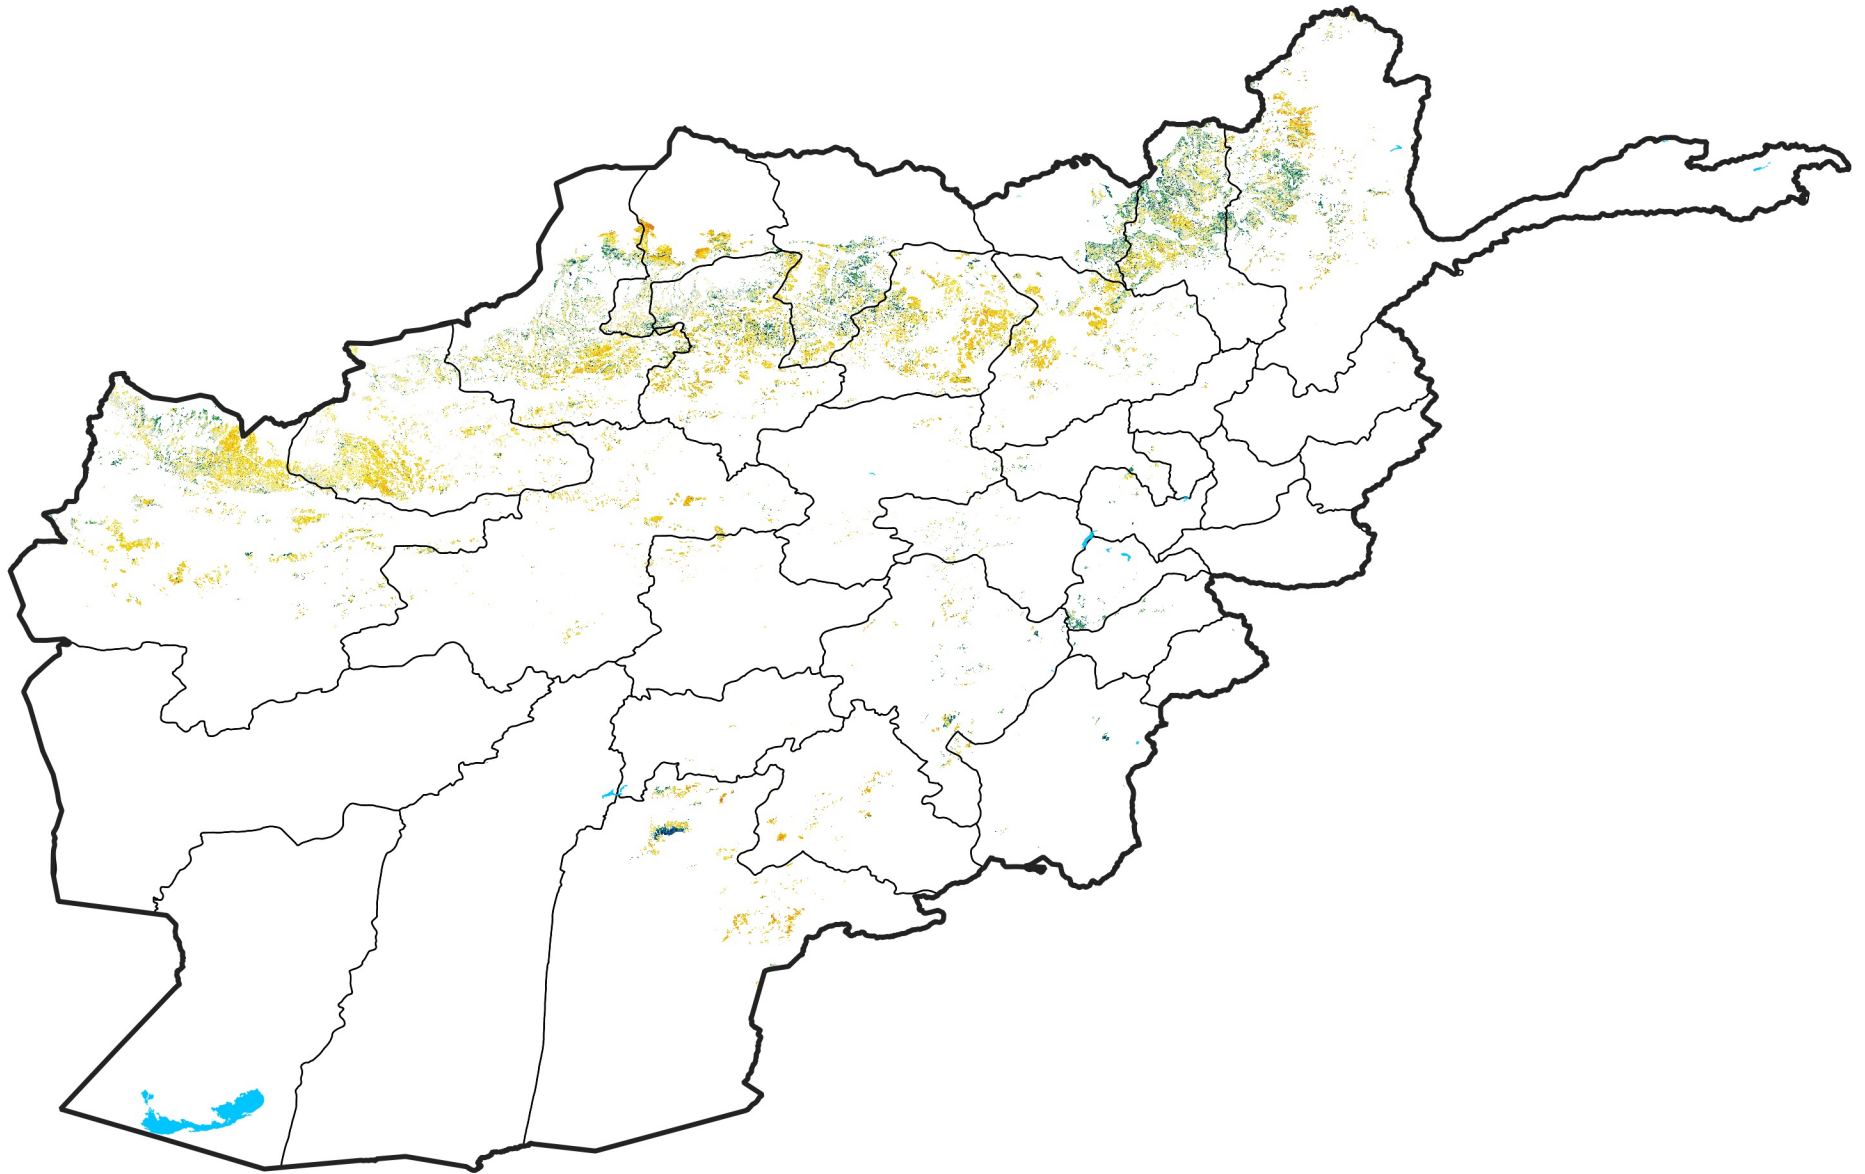

Afghanistan Rainfed Agricultural Areas

Percent of Mean NDVI

2022 / mean (2003 - 2022)

Period 30 / October 21 - 31, 2022

Percent of Normal