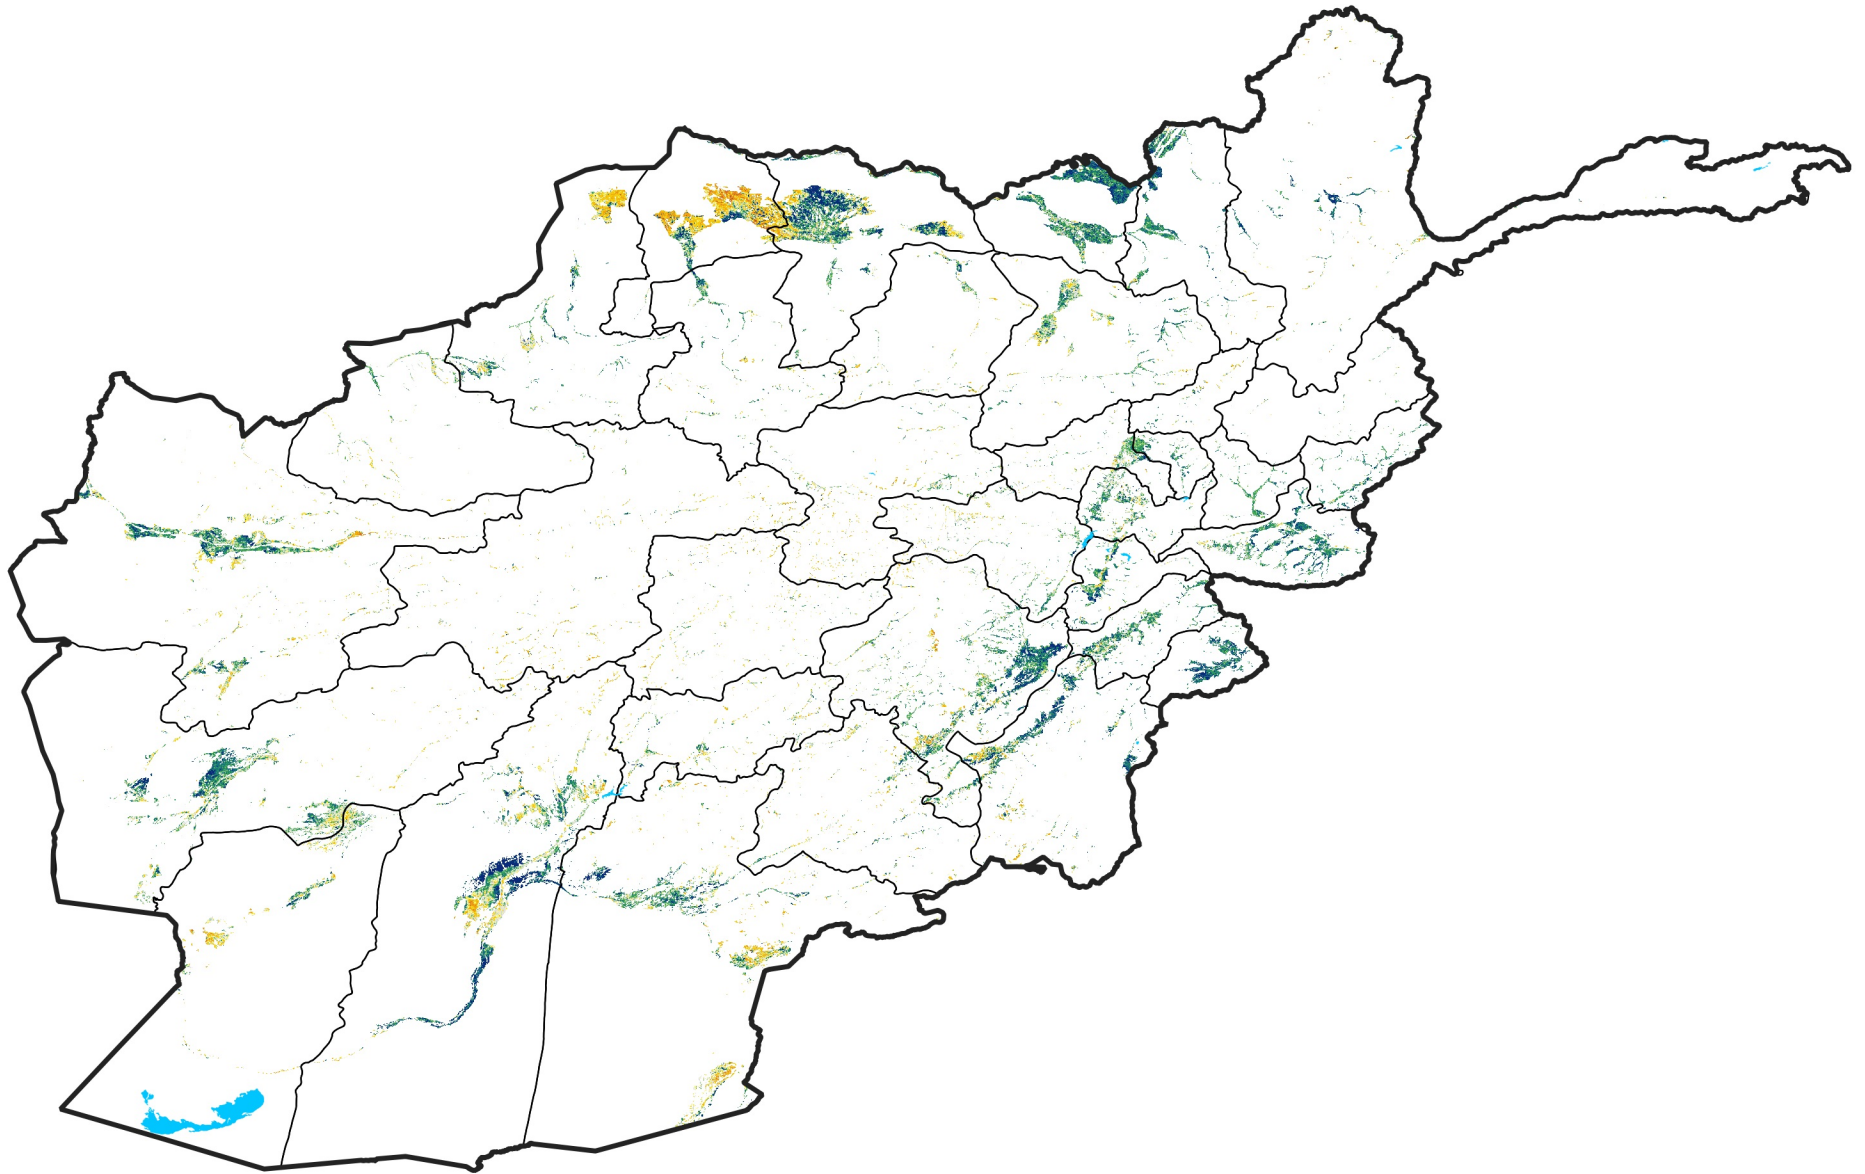

Afghanistan Irrigated Agricultural Areas

Percent of Mean NDVI

2022 / mean (2003 - 2022)

Period 31 / November 01 - 10, 2022

Percent of Normal