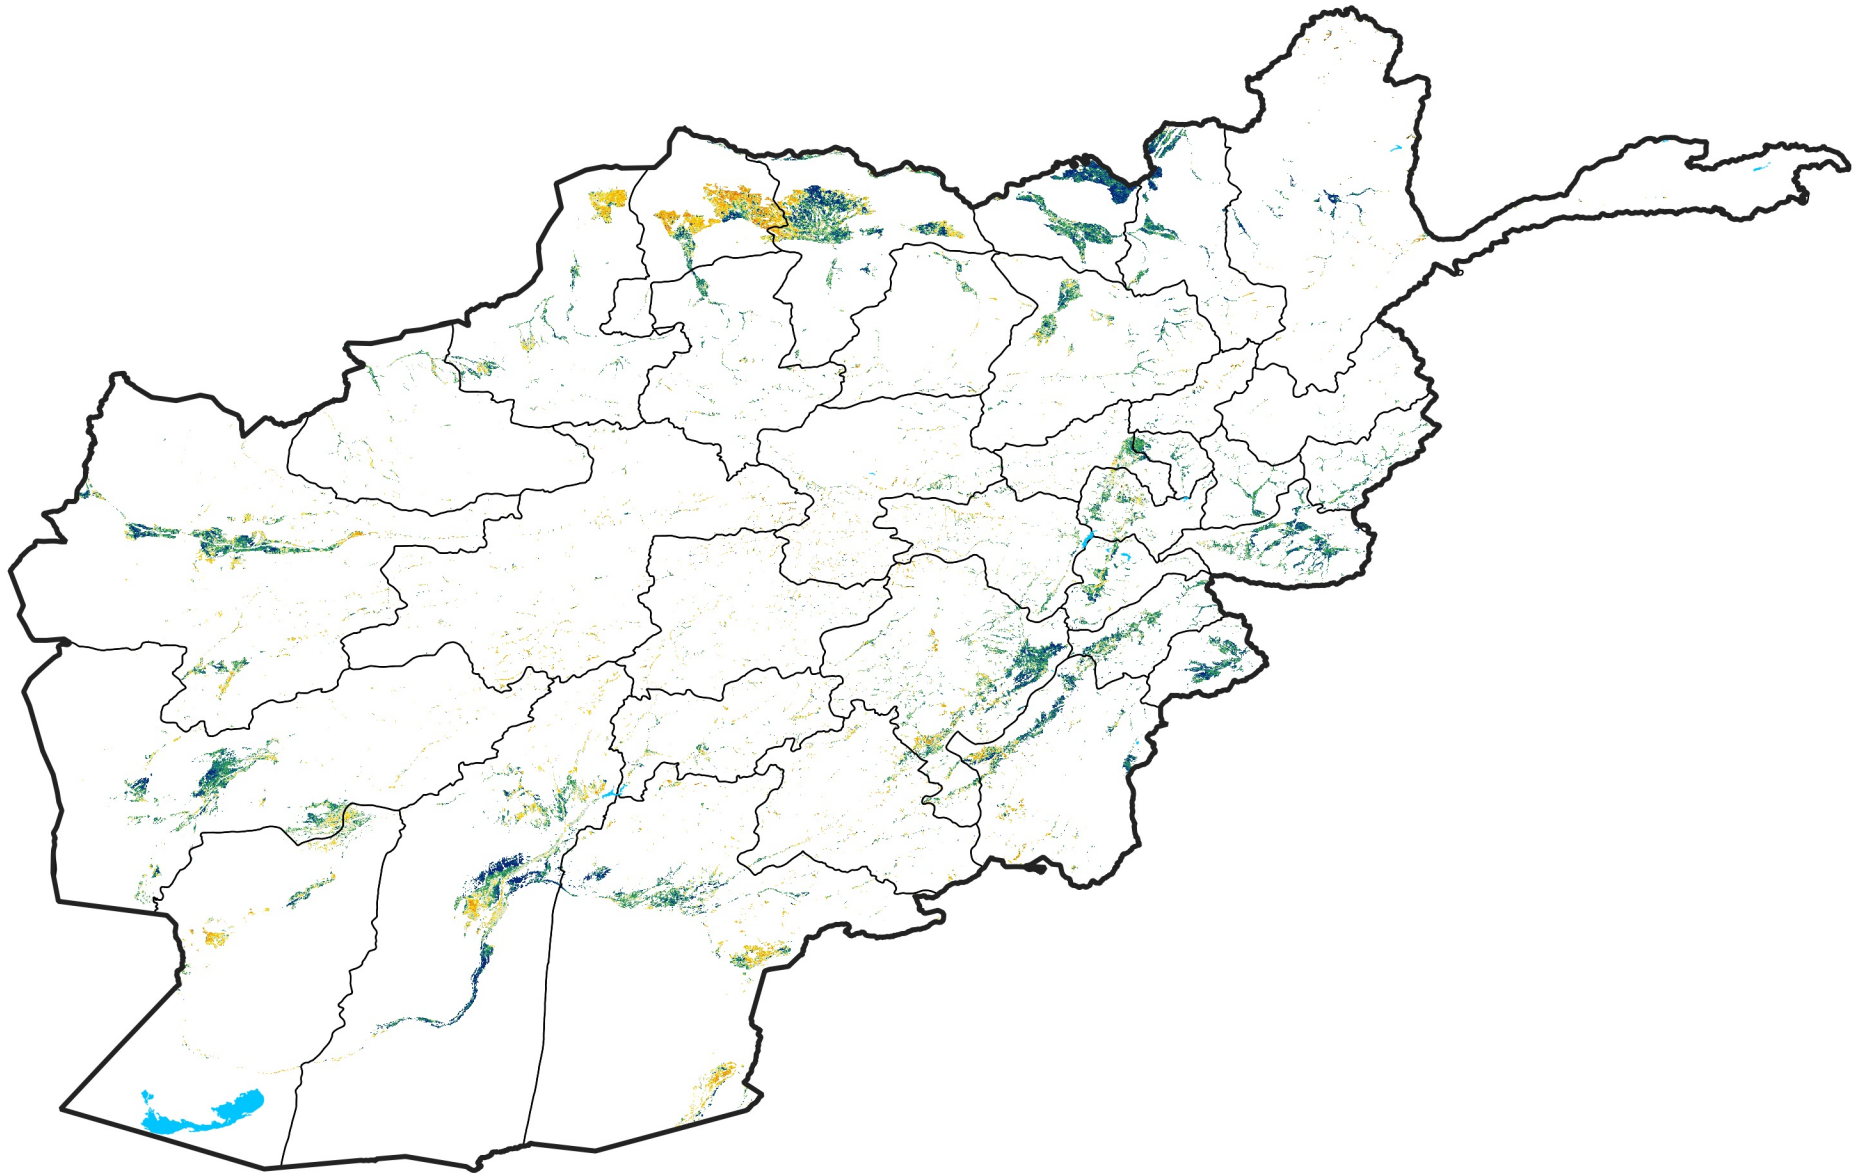

Afghanistan Irrigated Agricultural Areas

Percent of Mean NDVI

2022 / mean (2003 - 2022)

Period 32 / November 11 - 20, 2022

Percent of Normal