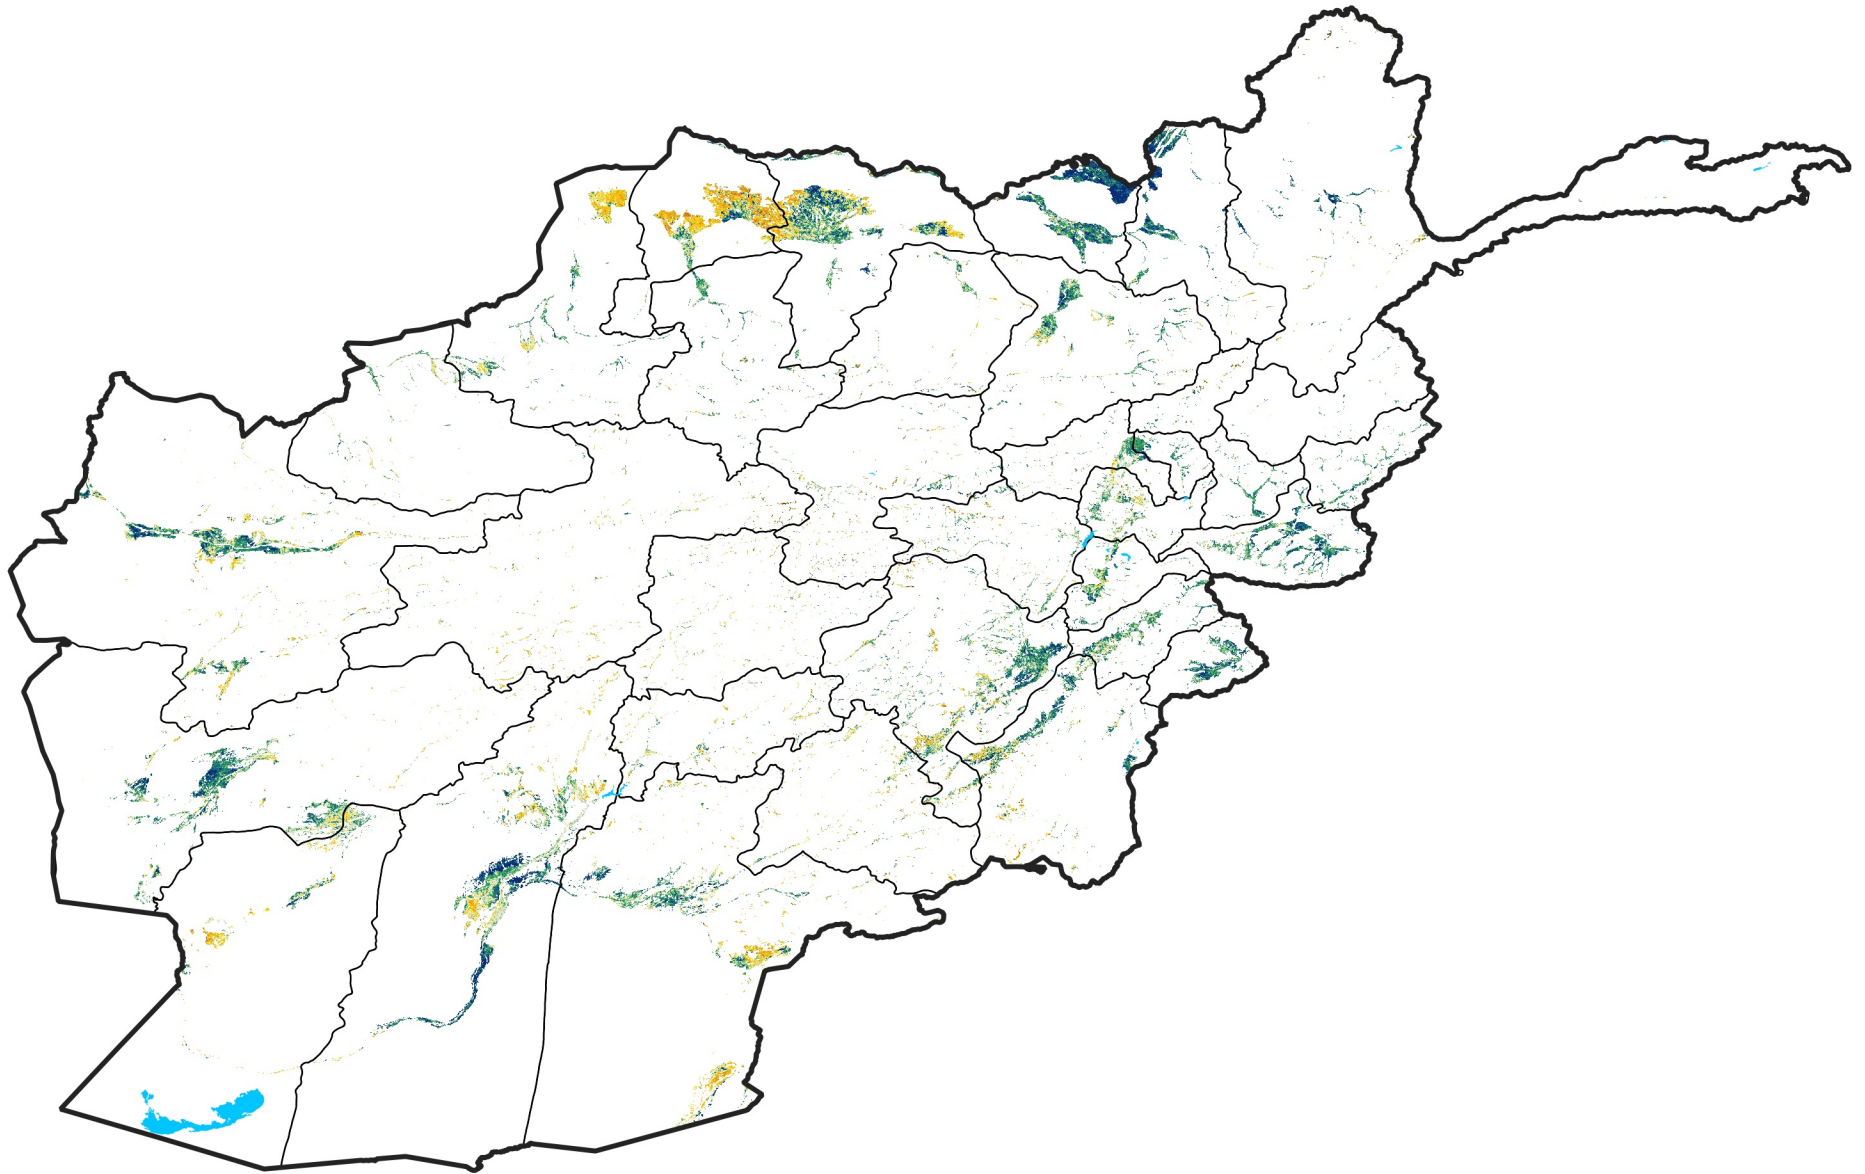

Afghanistan Irrigated Agricultural Areas

Percent of Mean NDVI

2022 / mean (2003 - 2022)

Period 33 / November 21 - 30, 2022

Percent of Normal