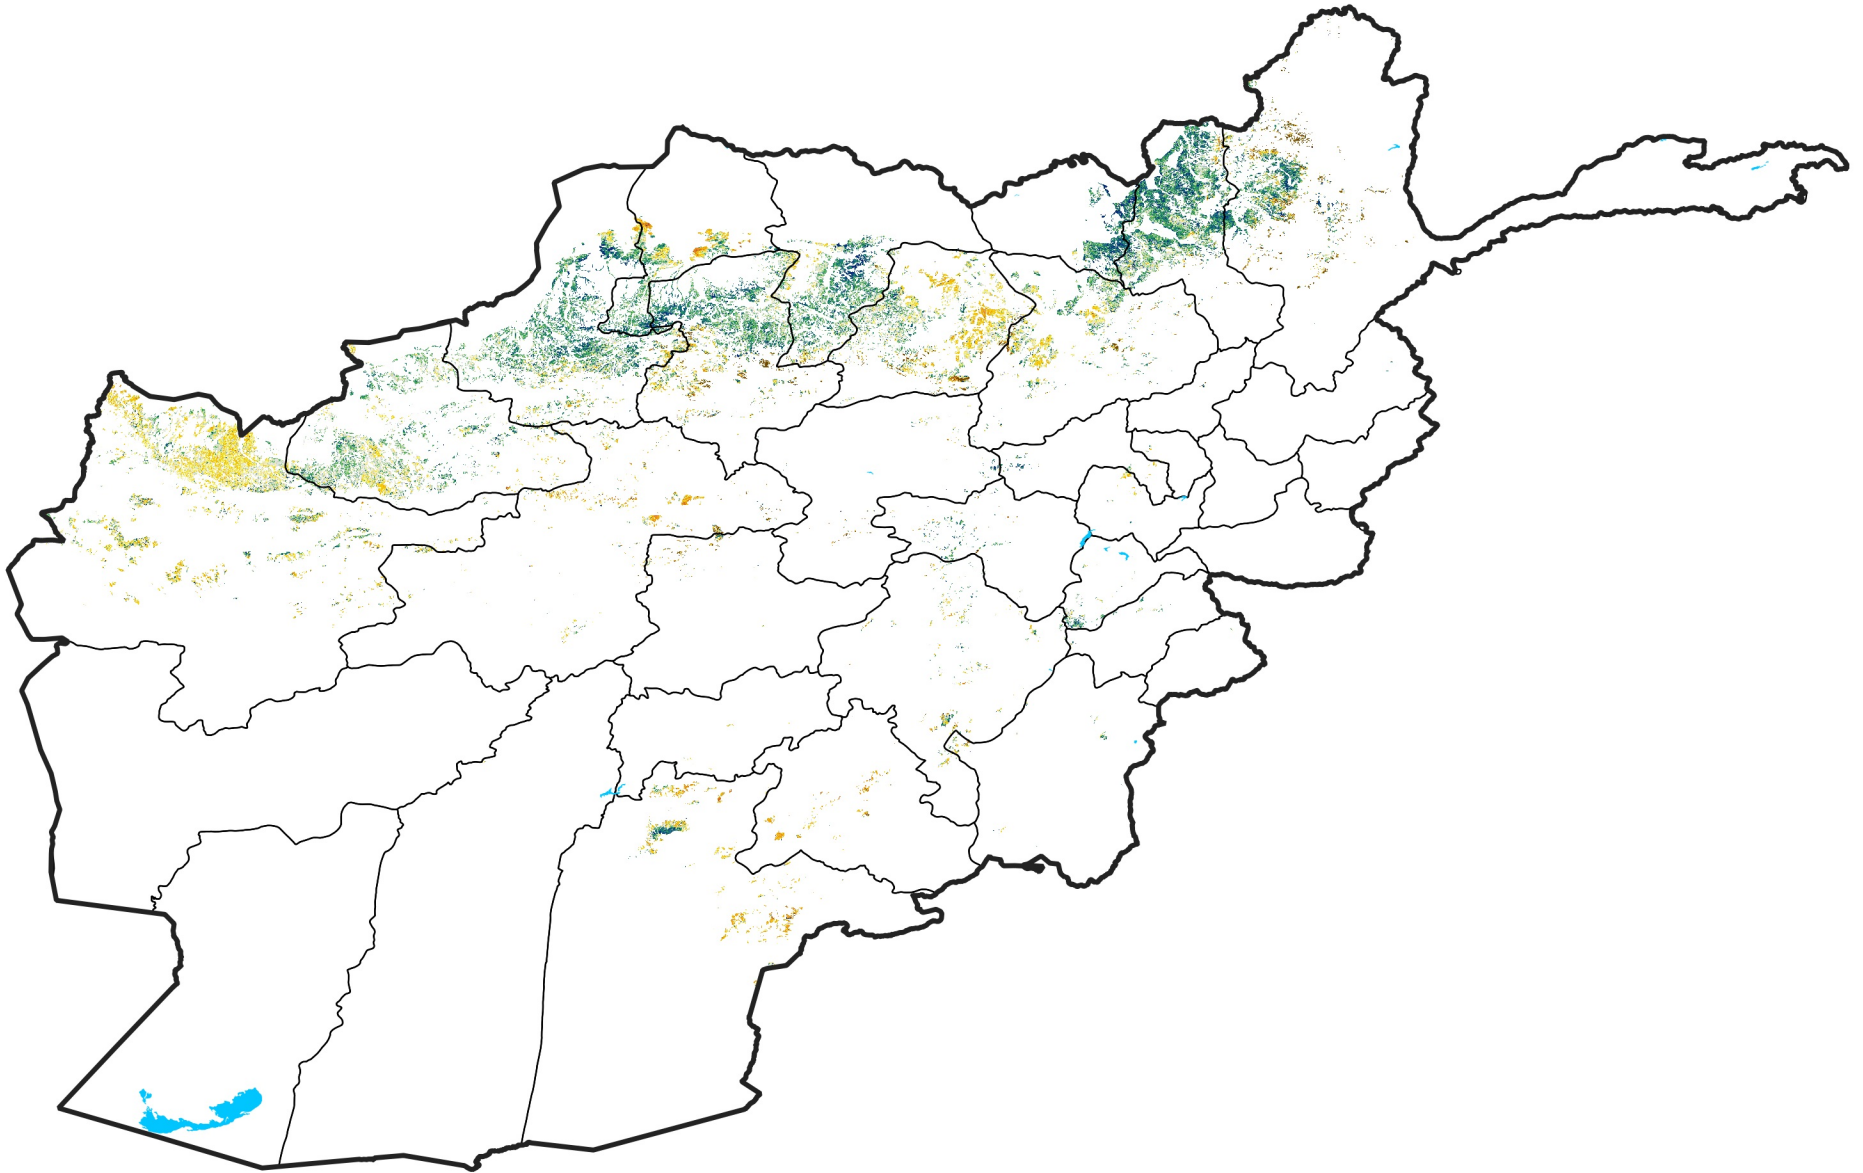

Afghanistan Rainfed Agricultural Areas

Percent of Mean NDVI

2022 / mean (2003 - 2022)

Period 34 / December 01 - 10, 2022

Percent of Normal